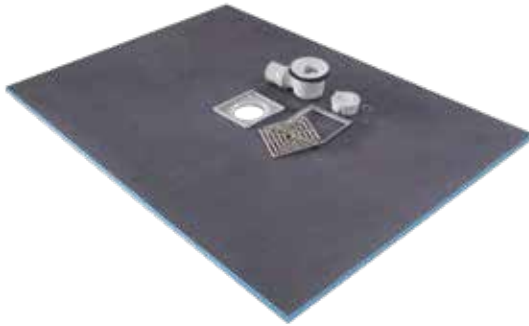

WET ROOM FORMERS

Our wet room former kit consists of strong, but lightweight, shower tray and drainage system. Both components are coordinated with each other and form one unit, creating a level access showering system.

Our wet room kits are ideal for all modern, tiled, wet room areas. These kits create a level access shower. This eliminates the step up into the shower, creating a walk-in shower, ideal for individuals with disabilities or mobility issues.