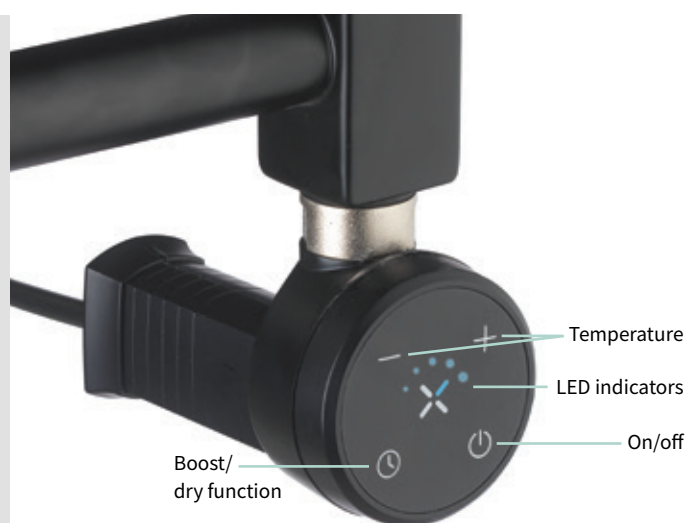

MP48X1140MBELEC

£619

600W
Class 1 IPX5
w 480 x h 1380mm

MP48X1380MBELEC

£715

400W
Class 1 IPX5
w 480 x h 1140mm

MP48X1140MWELEC

£620

600W
Class 1 IPX5
w 480 x h 1380mm

MP48X1380MWELEC

£715

400W
Class 1 IPX5
w 480 x h 1140mm

MP48X1140FELEC

£750

600W
Class 1 IPX5
w 480 x h 1380mm

MP48X1380FELEC

£815

Why Choose Electric?

Our MPRO Electric towel warmers are supplied with a control dial, instead of a traditional valve, which includes innovative features:

- 5 temperature settings ranging from 30°C to 60°C.
- An electronic temperature sensor that guarantees precise temperature control
- Illuminated LED indicators display the set temperature level and the status of the heating
- Dryer/Boost on demand function allows the setting of a higher heating power for two hours, after which the element returns to the previous setting
- In the event of a power failure the element remembers the previous settings therefore making it suitable for connection to external timers

You can rely on the safety of our MPRO Electric towel warmers:

- The element is equipped with frost protection and double protection against overheating
- The display shows warning indicators in case of malfunction
- An active safety feature in case the rail runs dry
- Low power consumption in a standby mode

Boost/
dry function

Temperature

LED indicators

On/off