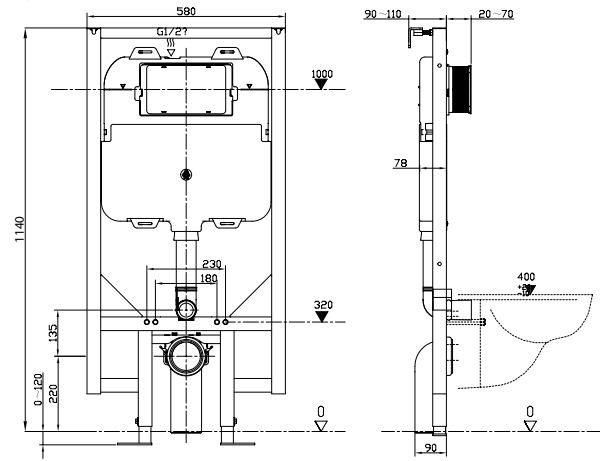

Included as standard

Our wall hung toilet support frames all include:

- Water saving dual flush cistern
- Epoxy power coated steel frame, tested to take up to 400kg weight
- Large feet for easy rear fixing (specially designed for UK timber floor)
- Supplied complete with all fittings for installation
- Easy install wall brackets for vertical or horizontal fixing
- Adjustable feet with rubber sound deadening pads
- Full UK specification to Class 2
- Easy install wall brackets for vertical or horizontal fixing

0.82m Toilet Frame

0.82m Height Toilet Frame

Dual flush
Top & front flush
Maximum supply pressure 6 bar
Compatible with our wide range of flush plates
WRAS Approved Product

WCF82X50+2

£440

0.98m Toilet Frame

0.98m Height Toilet Frame

Dual flush
Front flush only
Maximum supply pressure 6 bar
Compatible with our wide range of flush plates
WRAS Approved Product

WCF98X50+2

£455

1.12m Toilet Frame

1.12m Height Toilet Frame

Dual flush
Front flush only
Maximum supply pressure 6 bar
Compatible with our wide range of flush plates
WRAS Approved Product

WCF118X50+2

£450

Ultra Slim 1.14m Toilet Frame

Ultra Slim 1.14m Height Toilet Frame

Dual flush
Front flush only
Maximum supply pressure 6 bar
Compatible with our wide range of flush plates
WRAS Approved Product

WCF118X50-VS+2

£470