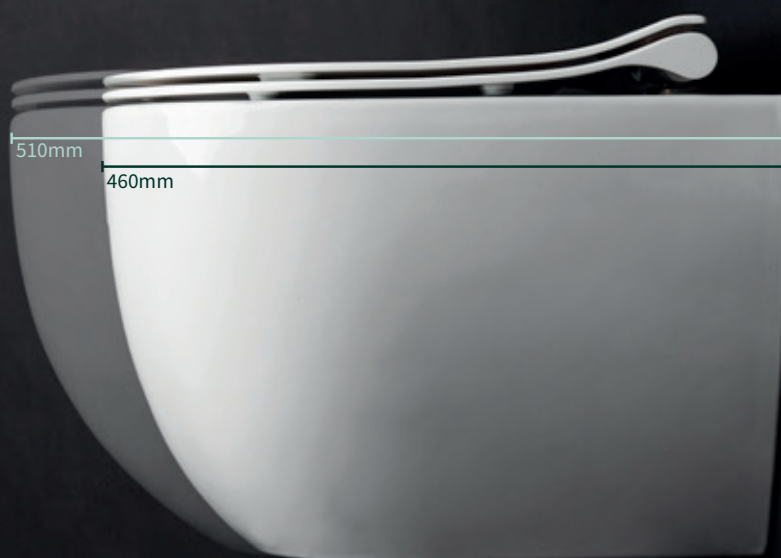

Short Projection Wall Hung Toilets

Matt White Wall Hung Short Projection Toilet

Rimless, reduced projection toilet
Soft close and quick release seat
Will flush at Eco saving 3/4.5L
Complete with concealed fixings
Requires support frame and cistern
w 370 x d 460 x h 325mm

Toilet	GL6115CWM	£715
Seat	GL6106WM	£245
		£960

Gloss White Wall Hung Short Projection Toilet

Rimless, reduced projection toilet
Soft close and quick release seat
Will flush at Eco saving 3/4.5L
Complete with concealed fixings
Requires support frame and cistern
w 370 x d 460 x h 325mm

Toilet	GL6115CW	£495
Seat	GL6106W	£165
		£660

Wall Hung Toilets

Gloss White Wall Hung Toilet

Rimless toilet
Soft close and quick release seat
Will flush at Eco saving 3/4.5L
Complete with concealed fixings
Requires support frame and cistern
w 365 x d 510 x h 345mm

Toilet	GL6116CW	£565
Seat	GL6105W	£165
		£730

Back to Wall Toilets

Matt White Back to Wall Toilet

Rimless toilet
Soft close and quick release seat
Will flush at Eco saving 3/4.5L
Complete with floor fixings
Requires concealed cistern
w 365 x d 510 x h 425mm

Toilet	GL6117CWM	£755
Seat	GL6105WM	£235
		£990

Gloss White Back to Wall Toilet

Rimless toilet
Soft close and quick release seat
Will flush at Eco saving 3/4.5L
Complete with floor fixings
Requires concealed cistern
w 365 x d 510 x h 425mm

Toilet	GL6117CW	£575
Seat	GL6105W	£165
		£740

Rimless Design

The smart rimless design creates not only a better looking toilet but a cleaner and more hygienic toilet as there is nowhere for bacteria, limescale or grime to accumulate.

Additionally, the fully glazed internal waterways feature means Glide II toilets deliver complete cleanliness.

Space Saving