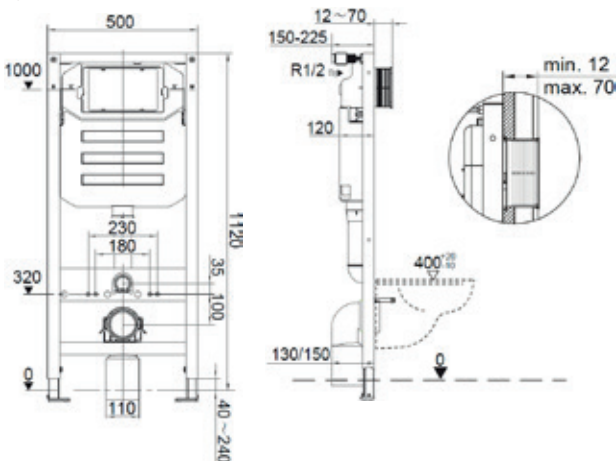

Included as standard

Our wall hung toilet support frames all include:

- Water saving dual flush cistern
- Epoxy power coated steel frame, tested to take up to 400kg weight
- Large feet for easy rear fixing (specially designed for UK timber floor)
- Supplied complete with all fittings for installation
- Easy install wall brackets for vertical or horizontal fixing
- Adjustable feet with rubber sound deadening pads
- Full UK specification to Class 2
- Easy install wall brackets for vertical or horizontal fixing

0.82m Toilet Frame

0.82m Height Toilet Frame

Dual flush
Top & front flush
Maximum supply pressure 6 bar
Compatible with our wide range of flush plates
WRAS Approved Product

WCF82X50+2

£440

0.98m Toilet Frame

0.98m Height Toilet Frame

Dual flush
Front flush only
Maximum supply pressure 6 bar
Compatible with our wide range of flush plates
WRAS Approved Product

WCF98X50+2

£455

1.12m Toilet Frame

1.12m Height Toilet Frame

Dual flush
Front flush only
Maximum supply pressure 6 bar
Compatible with our wide range of flush plates
WRAS Approved Product

WCF118X50+2

£450

Ultra Slim 1.14m Toilet Frame

Ultra Slim 1.14m Height Toilet Frame

Dual flush
Front flush only
Maximum supply pressure 6 bar
Compatible with our wide range of flush plates
WRAS Approved Product

WCF118X50-VS+2

£470