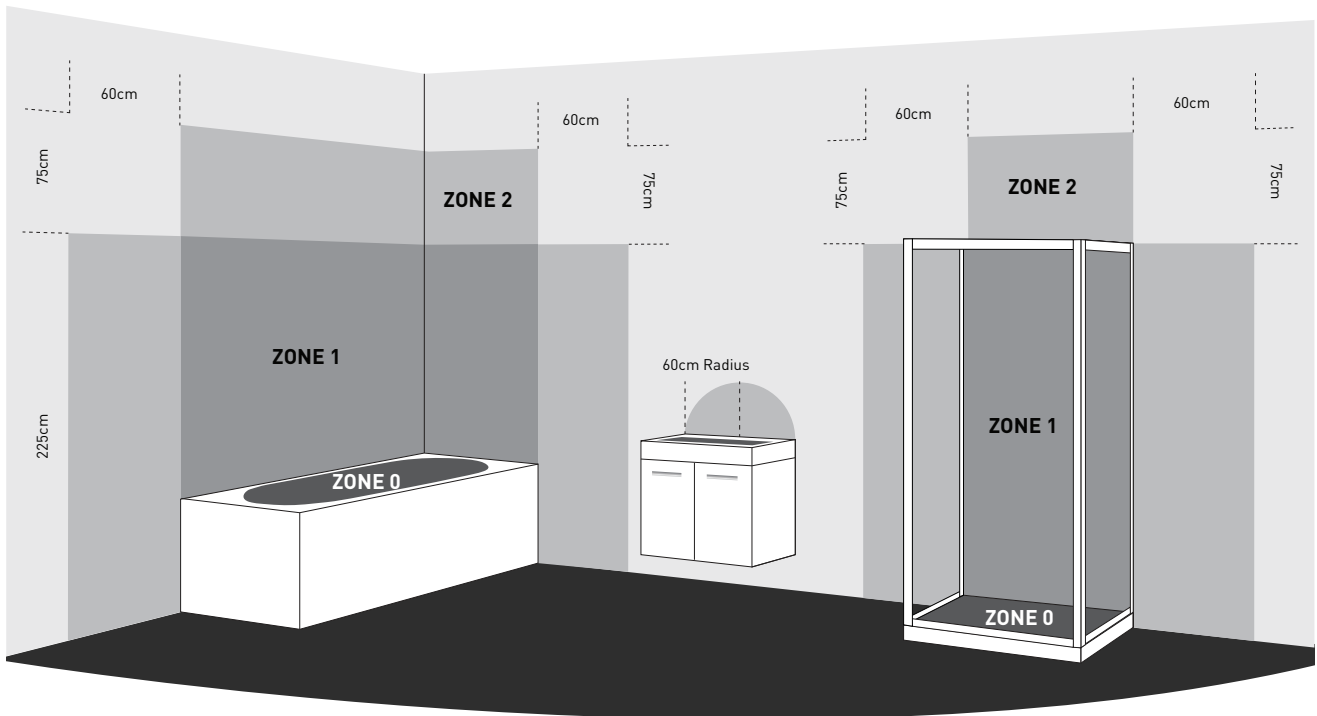

Electrical Information

The diagram below is supplied as a guide to Bathroom Zones as referred to in IP ratings of the over mirror lamps and electric heating elements. Please refer to the latest edition of BS 7671:2008(2011) to ensure conformity.

It is important to install light fittings and electric Towel Warmer elements in the correct bathroom zone i.e. the zone referred to in the IP rating of the element. This is not an installation guide and reference should be made to the latest edition of the IET Wiring Regulations or a qualified electrician member of NICEIC or IET.

Zone 0 is inside the bath or shower tray itself. Any appliance used in this zone must be rated at least IP67 which is total immersion proof.

Zone 1 is the area above the bath or shower tray to a height of 2.25m from the floor. In this zone a minimum rating of IP44 is required and elements must also be protected by a 30mA residual current device (RCD) to protect the circuit. The electrical connection to the power supply for these appliances must be in Zones 2/3 of the bathroom in compliance with BS 7671:2008(2011) - IEE Wiring Regulations.

Zone 2 is an area stretching 0.6m outside the perimeter of the bath and to a height of 2.25m from the floor. In this zone an IP rating of at least IP44 is required. In addition it is good practice to consider the area around a washbasin, within a 60cm radius of any tap to be considered as zone 2.

Crosswater IP44 lamps come without a pull switch, and are designed to be operated via an existing and suitable room light switch.

Failure to have electrical products installed and certificated by a qualified electrical engineer will invalidate any product guarantee.

For full details reference should be made to the latest copy of the IEE wiring regulations and all applicable British Standard and European norm specifications.