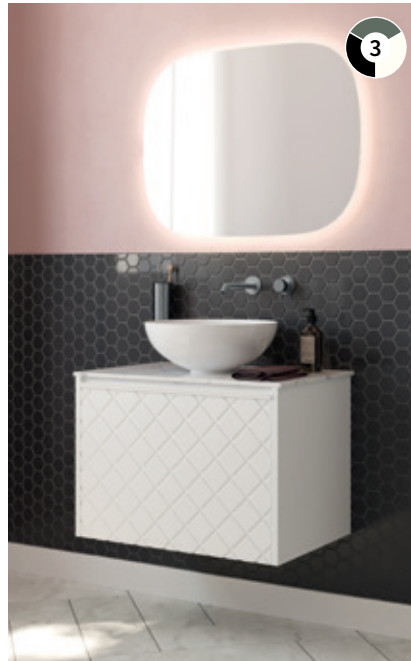

What's Your Style?

Whatever your style preference, Crosswater offers a wide range of contemporary and traditional bathroom ranges with matching basin mixers, bath fillers showers and accessories in to help you create your own perfect bathroom space.

p. 6

VERGO

p. 14

p. 24

p. 30

p. 38

p. 54