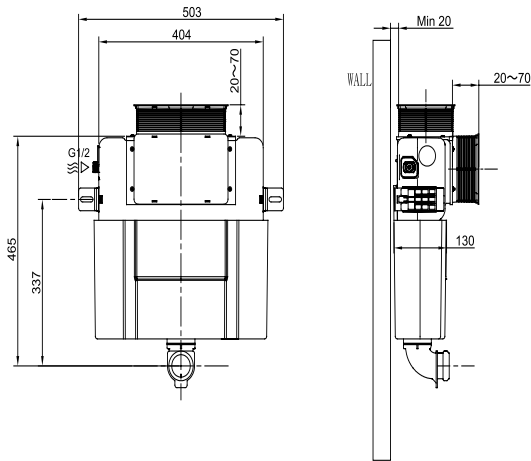

Included as standard

Our concealed toilet cisterns all include:

- UK sized inlet and outlet pipe work
- Water saving dual flush cistern – factory set at 6/3 litre adjustable to 4.5/3 litre
- Simple mechanical or cable connection method to ensure high performance
- Accessible isolating valve
- Compatible with our wide selection of flush plates

Standard Height Concealed Cistern

0.46m Height Concealed Cistern

Dual flush
Top & front flush
Compatible with our wide range of flush plates
Maximum supply pressure 6 bar
w 404 x d 465 x h 140mm
WRAS Approved Product

WCC47X46+2

£190