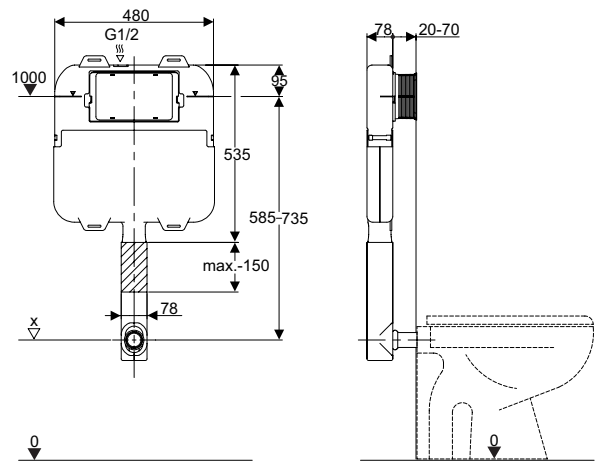

WCC57X46+2

£265

FLUSH PLATES

2 Year Guarantee*
Peace of mind

MPRO

**Chrome**

Mechanical operation
ABS
w 236 x h 152mm

TEFLUSHC+ £90