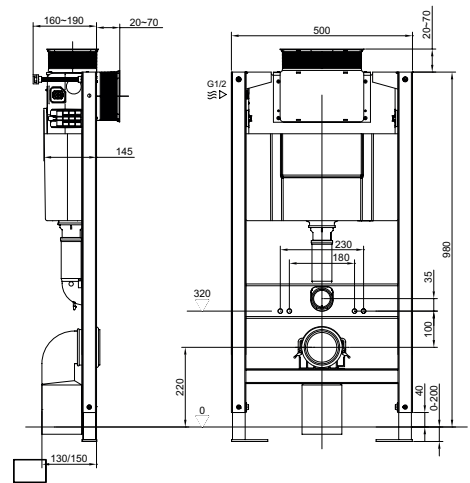

0.98m Toilet Frame

0.98m Height Toilet Frame

Dual flush
Front flush only
Maximum supply pressure 6 bar
Compatible with our wide range of flush plates
WRAS Approved Product

WCF98X50+2

£455