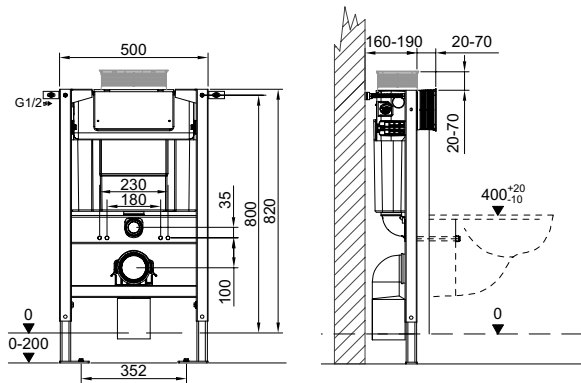

Included as standard

Our wall hung toilet support frames all include:

- Water saving dual flush cistern
- Epoxy power coated steel frame, tested to take up to 400kg weight
- Large feet for easy rear fixing (specially designed for UK timber floor)
- Supplied complete with all fittings for installation
- Easy install wall brackets for vertical or horizontal fixing
- Adjustable feet with rubber sound deadening pads
- Full UK specification to Class 2
- Easy install wall brackets for vertical or horizontal fixing

0.82m Toilet Frame

0.82m Height Toilet Frame

Dual flush
Top & front flush
Maximum supply pressure 6 bar
Compatible with our wide range of flush plates
WRAS Approved Product

WCF82X50+2

£440