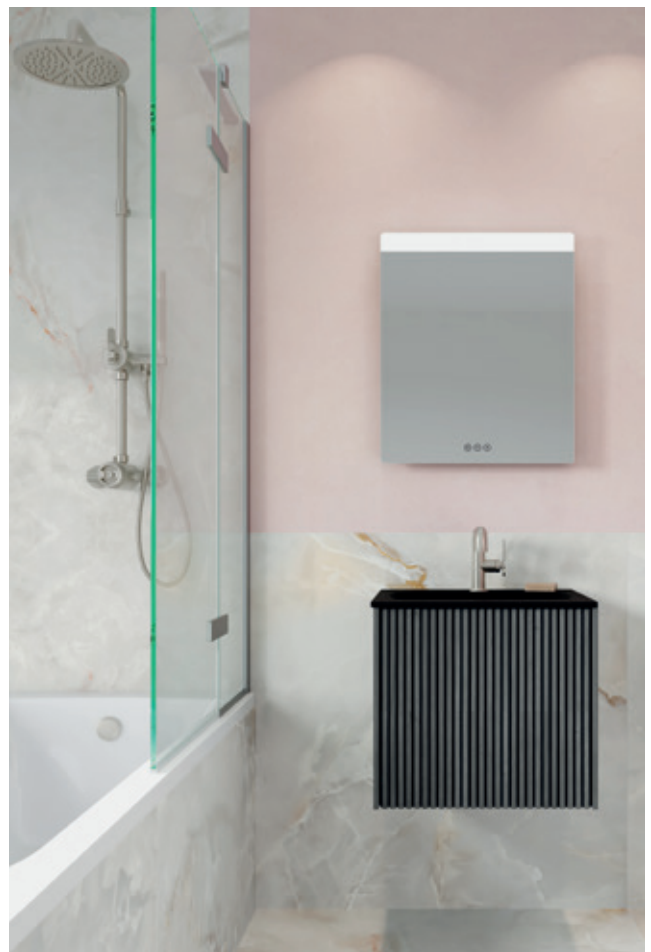

Our glass basins are handcast from low iron soda lime silicate glass. Each basin conforms to EN572-9:2005 and EN 14688:2009.

Maximum water temperature 70 °C