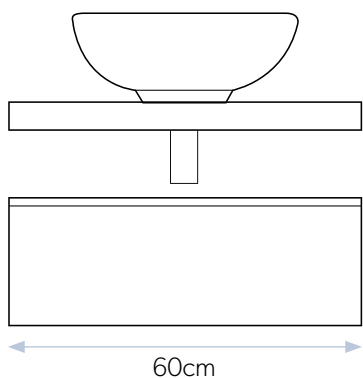

### Key features

Available in configurations from 60cm wide.

Available in three finishes: Matt White, Greystone and Sherwood Oak.

Compatible with all of our ceramic vessel basins.

Handle-free, push to open drawers.

Shown with Verve 60 cabinet

BASIN SHELVES

Matt White 60cm Blend shelf and Matt White 60cm wide Drawer Unit

Blend 60cm Drawer Unit with Ceramic wall mounted basin (page 15)

With **Blend** the number of configurations is only limited by your imagination. Below you can find examples to inspire you.