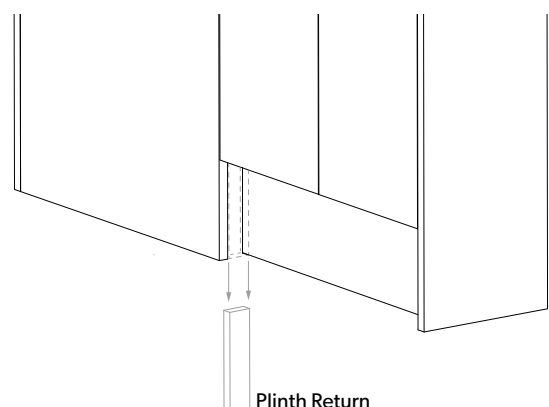

Our products are constructed from a range of materials that are variable in nature. Paint and printed finishes may be subject to batch variation.

In the event of any issues, we stock a comprehensive range of spares and will endeavour to use this service in the first instance.

HiB Novum bathroom furniture is intended for domestic use only.

Ensure adequate ventilation is maintained in the bathroom. Timber products will be adversely affected by excessive moisture.

HiB Novum bathroom furniture is not suitable for use in a saunas, steam rooms, shower cubicles or wet rooms.

GUIDANCE

Always seal all cut edges with a silicone or polyurethane sealant.

Countertops

When cutting a countertop to size, allow a minimum of a 4mm overhang each side of the furniture unit.

All square edge laminate countertops are supplied with a length of edging.

When cutting slimline laminate - compact grade countertops to size, we recommend placing the cut edge against a wall where possible.

Cladding Panels

When installing a BTW in a furniture run, allow for plinth returns when selecting a suitable plinth length (see diagram to right).

All end panels, infill panels and plinths are finished on all sides.

HiB recommends installing end panels, infill panels and plinths 2mm from the floor.