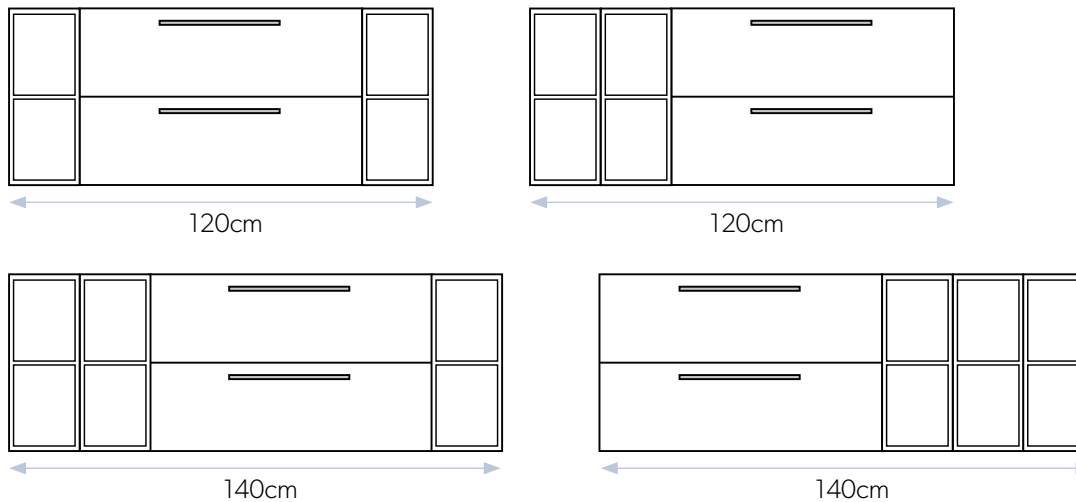

Examples paired with 80cm Tranquil unit