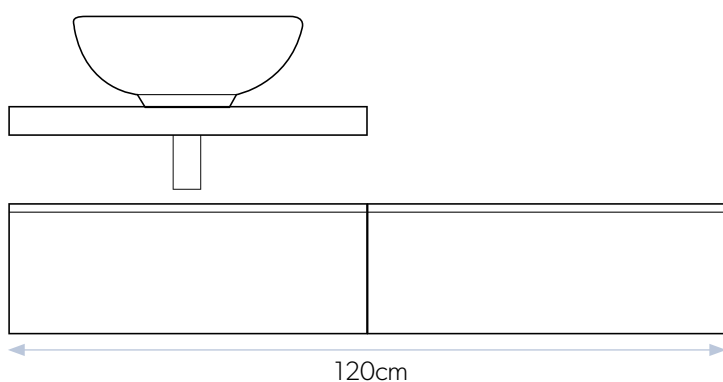

### Key features

Available in configurations from 60cm wide.

Available in three finishes: Matt White, Greystone and Sherwood Oak.

Compatible with all of our ceramic vessel basins.

Handle-free, push to open drawers.

Shown with Verve 60 cabinet

BASIN SHELVES

Matt White 60cm Blend shelf and Matt White 60cm wide Drawer Unit

Blend 60cm Drawer Unit with Ceramic wall mounted basin (page 15)

With **Blend** the number of configurations is only limited by your imagination. Below you can find examples to inspire you.