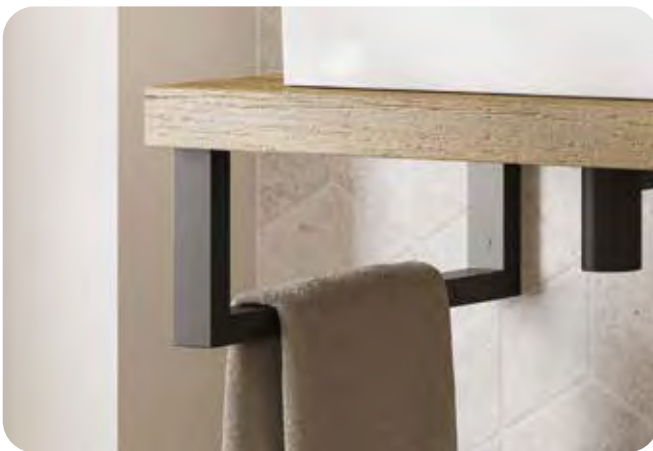

### Basin Shelf Wall Bracket

**Basin Shelf Wall Bracket**  
W4 x H20.5 x D44

Black  
N18BSWBBLK

€117