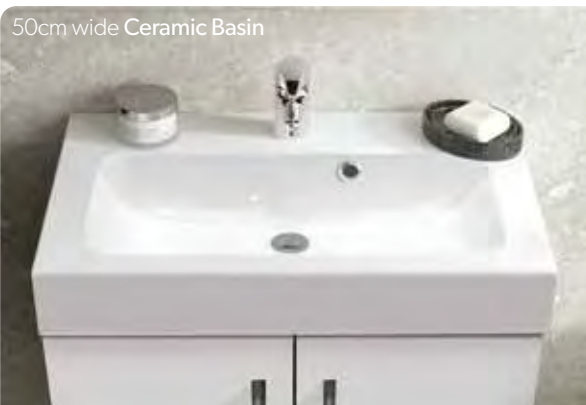

### Brassware

We recommend the **Atlas** range to complement this unit.

For the full range of Brassware see page 114

Gloss White 60cm wide with Basalt Slate Countertop and Ivy Ø33cm vessel basin (page 14)

### Key features

Choose wall hung or floor standing compact units in 50cm, 60cm and up to 100cm or 120cm widths in the wall hung ranges.

Available in two finishes: Gloss White and Gloss Anthracite

Choice of ceramic and mineral marble basins, or vessel basins and countertops.