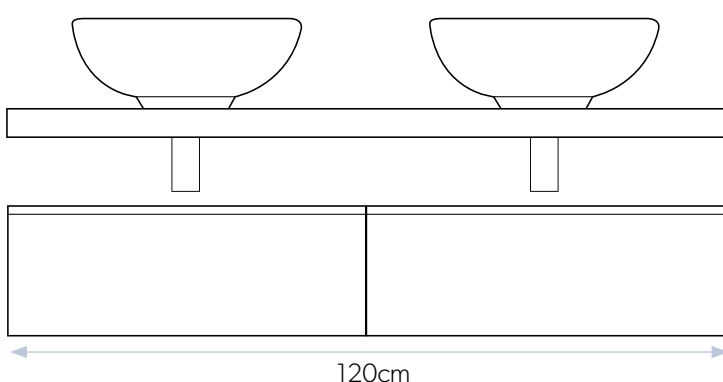

### Key features

Available in configurations from 60cm wide.

Available in three finishes: Matt White, Greystone and Sherwood Oak.

Compatible with all of our ceramic vessel basins.

Handle-free, push to open drawers.

Shown with Verve 60 cabinet

BASIN SHELVES

Matt White 60cm Blend shelf and Matt White 60cm wide Drawer Unit

Blend 60cm Drawer Unit with Ceramic wall mounted basin (page 15)

With **Blend** the number of configurations is only limited by your imagination. Below you can find examples to inspire you.