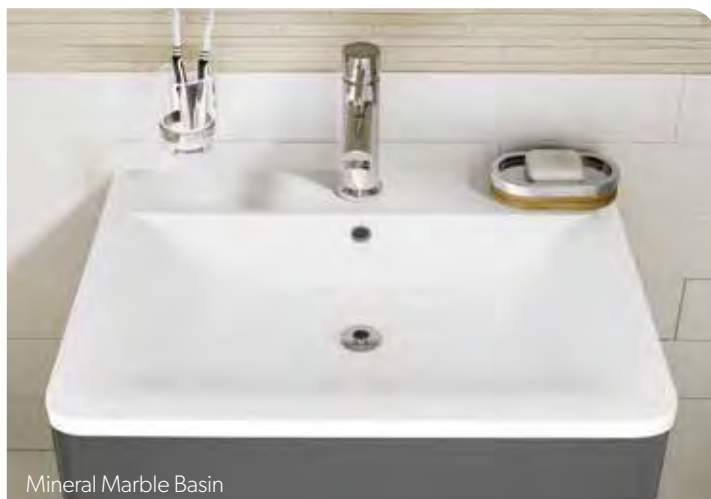

Push to open drawers