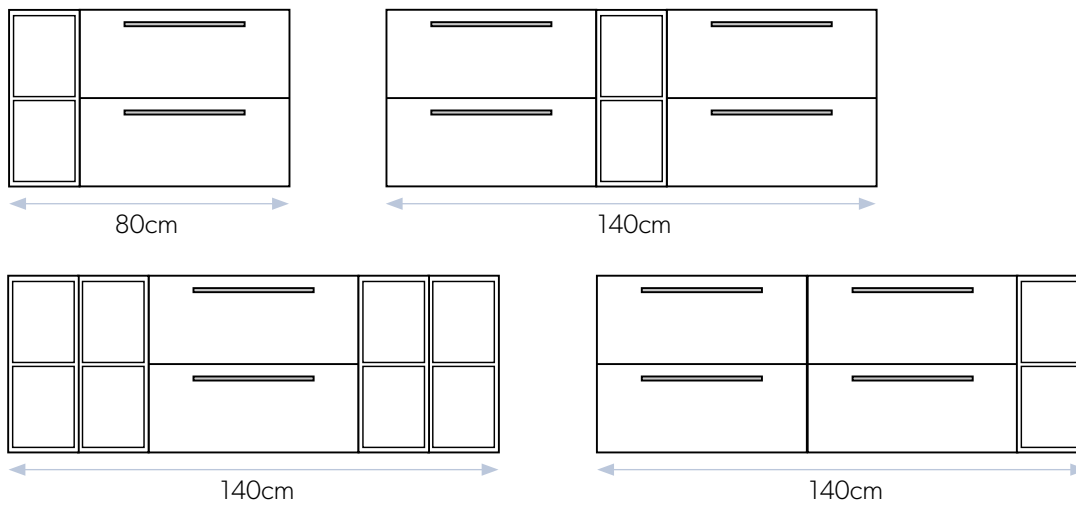

Examples paired with 60cm Tranquil unit