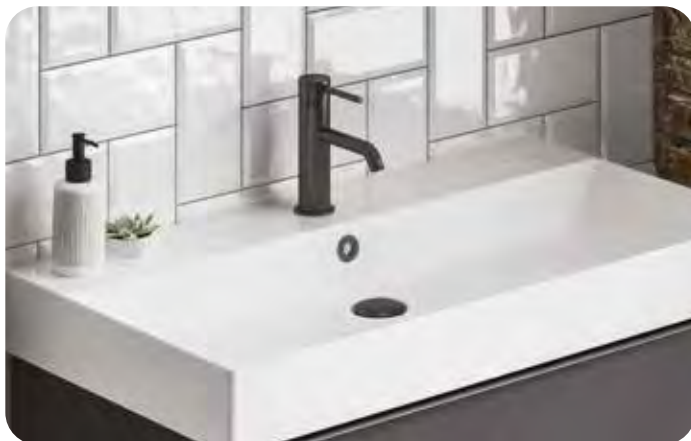

Basin option two (continued): Countertops

Countertops - 2.2cm Square Edge Laminate

	Dapple Grey	Basalt Slate	Natural Oak	Carrera Marble	
60cm wide W58.1 x H2.2 x D45.5	N16SCT60DGS	N16SCT60BSL	N16SCT60NAO	N16SCT60CAM	€223
85cm wide W83.1 x H2.2 x D45.5	N16SCT85DGS	N16SCT85BSL	N16SCT85NAO	N16SCT85CAM	€263
150cm wide W150 x H2.2 x D45.5	N16SCT150DGS	N16SCT150BSL	N16SCT150NAO	N16SCT150CAM	€328

Step three: Complete the look...

LED Underlighting with PIR Sensor (details page 128)

120cm Warm White NOWBLPIR120WWH	120cm Cool White NOWBLPIR120CLW	€105
200cm Warm White NOWBLPIR200WWH	200cm Cool White NOWBLPIR200CLW	€146