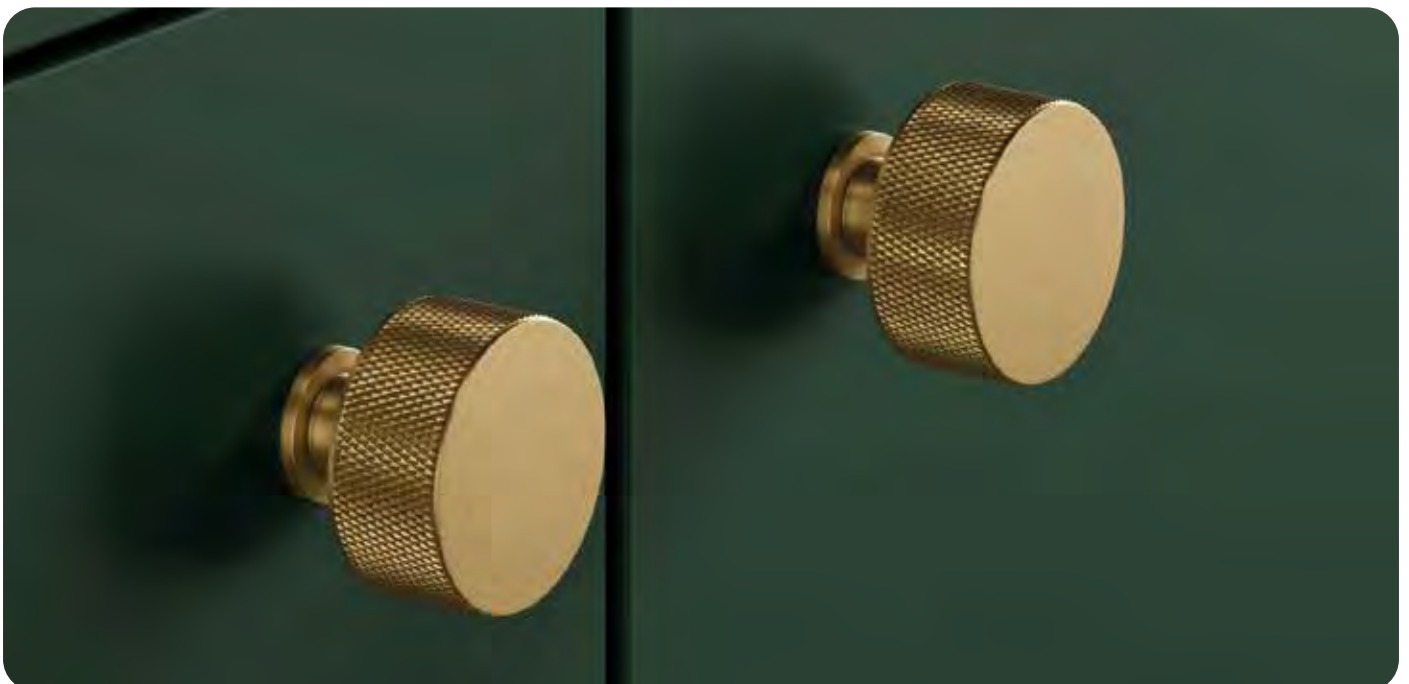

Brushed Brass  
NH04C160BBR

€60  
Each

**Holton Knob**  
W3.5 x H3.5 x D3.1

Chrome  
NH04D35CHR

Black  
NH04D35BLK

Brushed Brass  
NH04D35BBR

€33  
Each

Durer Tall Mono Mixer (page 120) with Eden Ø36cm Chevron Ceramic Basin (page 12)