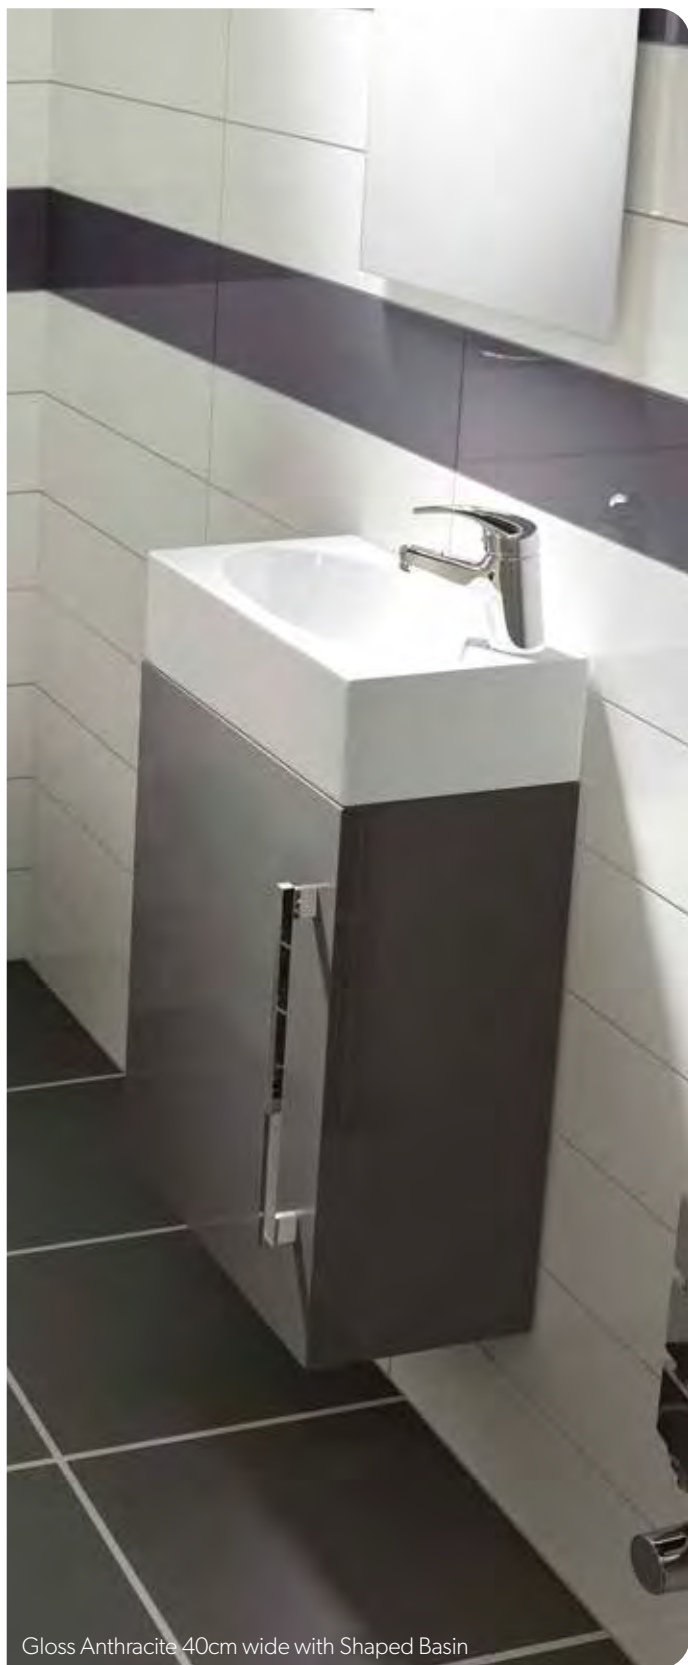

Gloss Anthracite 40cm wide with Shaped Basin

Key features

Choose wall hung or floor standing units.

Available in up to two finishes: Gloss White and Gloss Anthracite.

Choice of shaped or rectangular mineral marble basins.

Soft-close door(s) for that touch of luxury and gentle closure.

Chrome handles.

Complete the look with a co-ordinated back-to-wall unit.