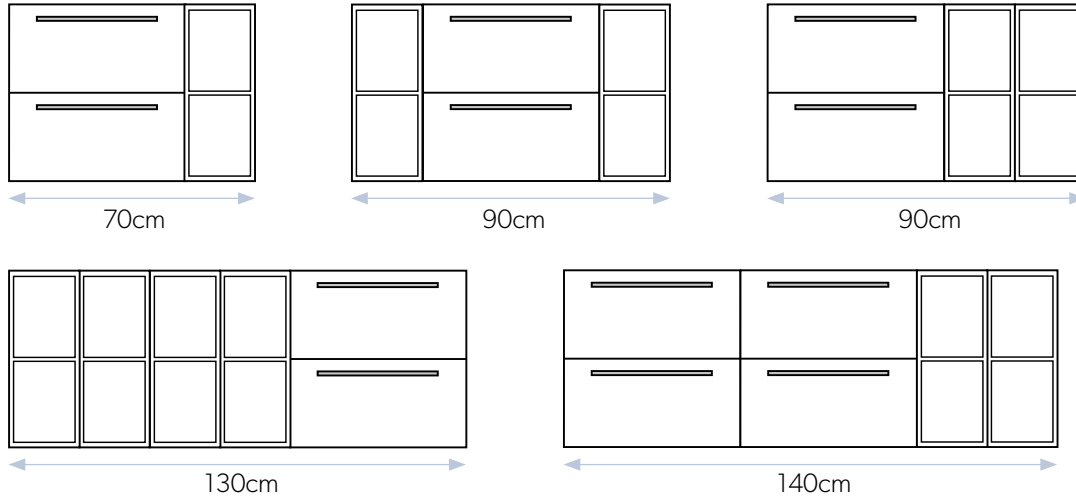

Link creates more than 30 possible combinations when paired with the 50, 60 or 80cm wall-hung **Tranquil** units.

Examples paired with 50cm Tranquil unit