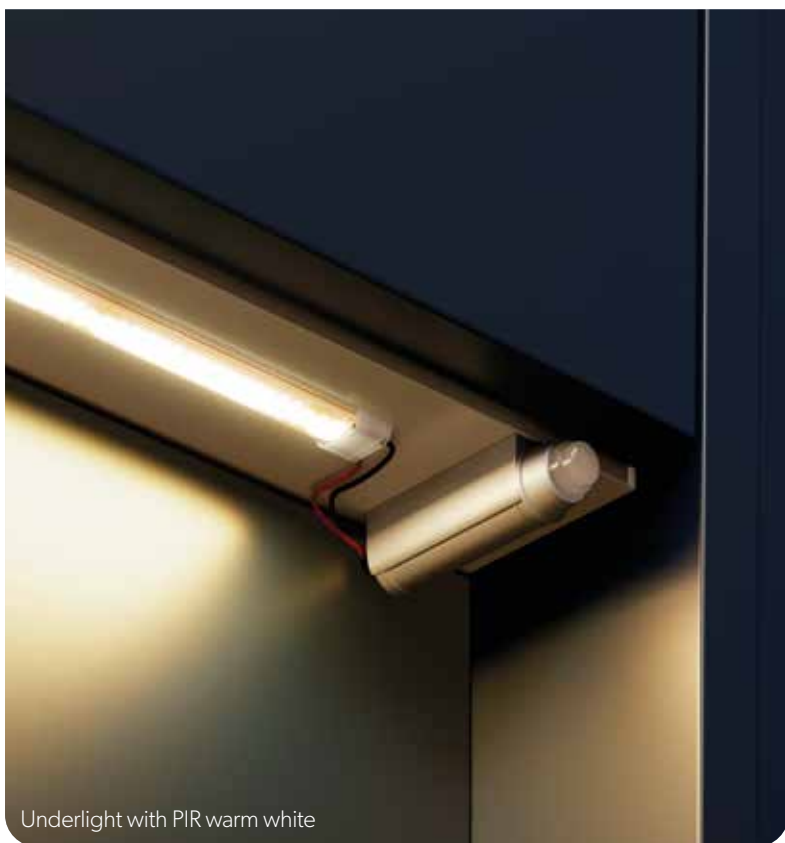

**Aero** Floor Standing Back to Wall Rimless WC

W36 x H40 x D52cm

NOFSBTWWC

€525

**Hinge Plate Covers Brushed Brass**

NOWC01HPBBR

€20

Genesis 60cm Basin Unit Midnight Blue