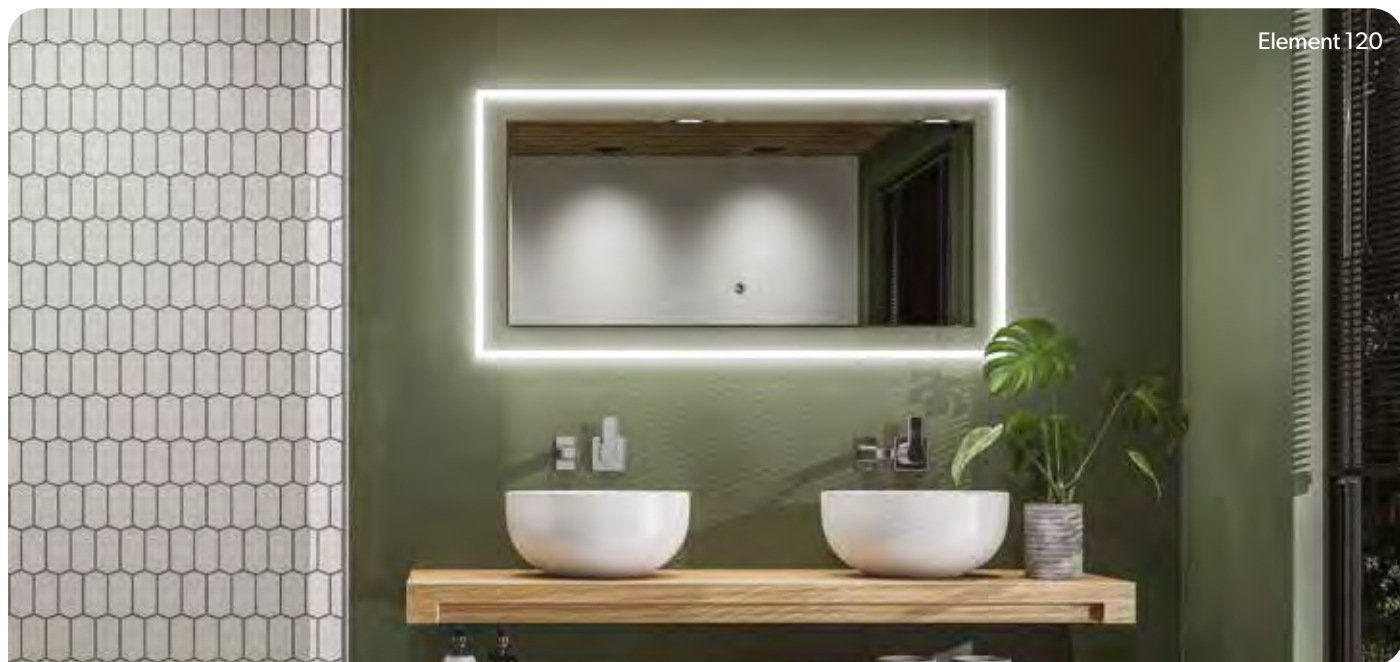

Air 120

78733000
70 x 120 x 2.5cm

€784

Ultra-slim frame and precision illumination

Scan for videos and further
information about our
Air mirror range.

Globe 120 - Warm White

GLOBE

Globe opens up a whole new world of style, in any size of bathroom. If you have a large space, consider landscape positioning. For more compact bathrooms, use it vertically to create a sense of airiness and light. A sensor-activated perimeter of ambient lighting adds a final finishing touch.

Key features

Colour temperature changing
LED illumination

Heated pad

Can be hung landscape or portrait

Touch free operation*

Globe 45 €517
78400000
80 x 45 x 4.5cm

Globe 50 €497
78500000
70 x 50 x 4.5cm

Globe 60 €540
78600000
60 x 80 x 4.5cm

Globe 90 €577
78610000
60 x 90 x 4.5cm

Globe 120 €749
78700000
60 x 120 x 4.5cm

Globe 140 €792
78710000
60 x 140 x 4.5cm

Scan for videos and further
information about our
Globe mirror range.

Globe 45 - Cool White

This creates a striking reflective effect and gives your bathroom a real wow factor.

Outline 80

Key features

- Cool white LED back-lit with top and bottom illumination
- Mirrored sides
- Heated pad
- Touch free operation