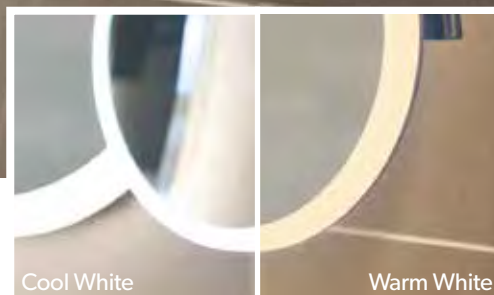

Cirque

Key features

Cirque

Colour temperature changing LED illumination

5x magnification

Touch switch

Libra

LED illumination

3x magnification

Illuminates when you pull it towards you and turns off when you fold it away

€461

€359

Scan for videos and further information about our Magnifying Mirror range.

CIRQUE AND LIBRA

LED MAGNIFYING MIRRORS

Cirque features clean defined lines, 5x magnification and innovative soft-glow LED illumination. The light is activated by a touch switch that, when held down, cycles through a spectrum of cool and warm white hues.

The **Libra** mirror has 3x magnification, illuminates when you pull it towards you and turns off when you fold it away.