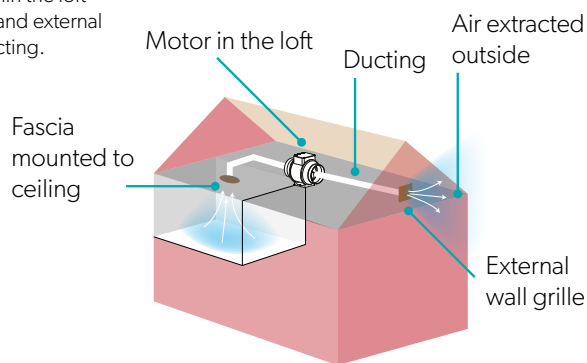

IPX4 rated

*Replacement lamps available from HiB

The inline motor is remotely sited within the loft space and is connected to the fascia and external wall grille by the supplied flexible ducting.

Scan for videos and further information about our **Cyclone** ceiling fans.