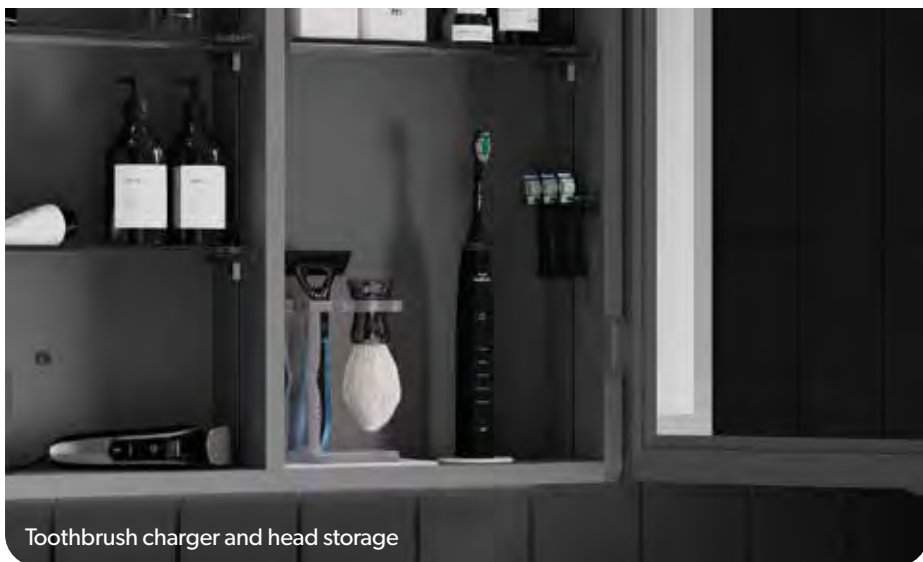

Isoe 80

Toothbrush charger and head storage

Scan for videos and further information about our Isoe cabinet range.