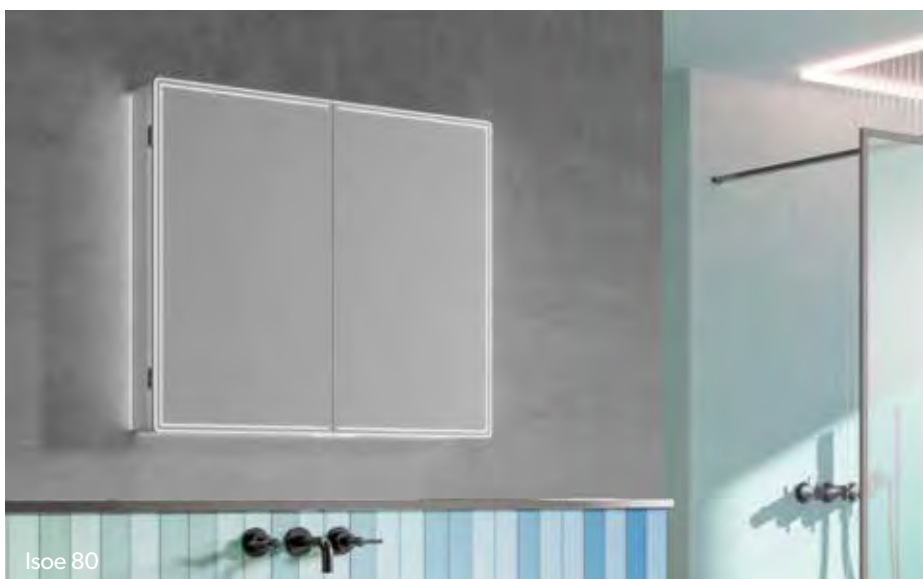

Isoe 60

€1132

€1292

€1378