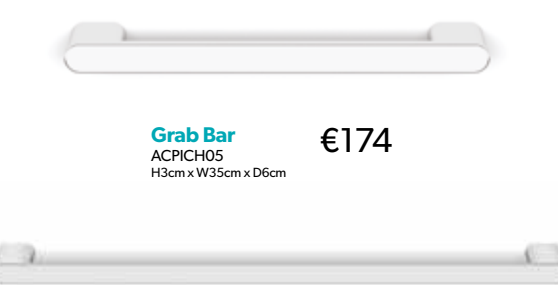

Toilet Roll Holder° €130
 With Shelf and Anti-Slip Mat
 ACTRHCH01
 H10cm x W14cm x D8cm

Robe Hook €60
 ACPICH02
 H5cm x W2cm x D4cm

Towel Ring €109
 ACPICH03
 H2cm x W21cm x D10cm

Soap Dispenser* €141
 ACPICH04
 H17cm x W8cm x D12cm