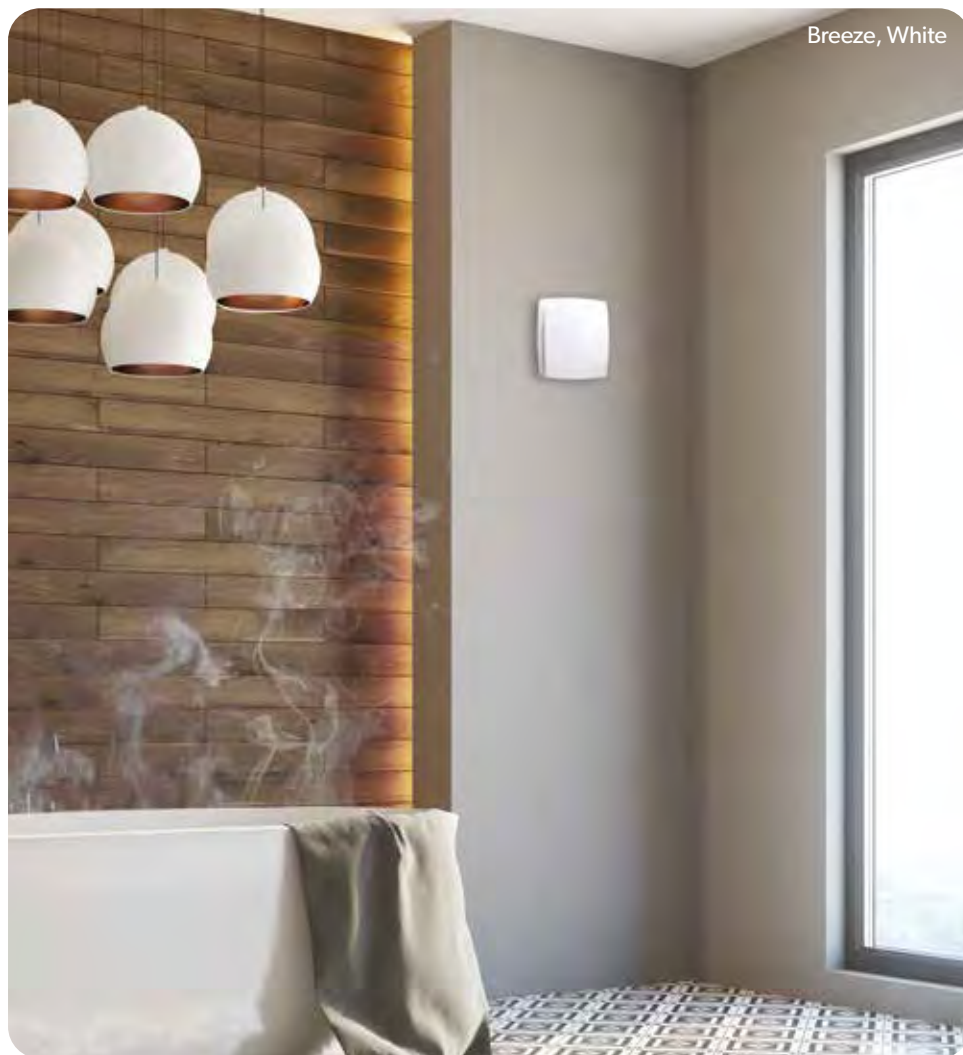

Key features

- Up to 97m³/hr extraction rate
- An ultra quiet level of 32dB
- Back draft damper
- Available in three colours, with timer or timer and humidity sensor
- White and Chrome fascias also have the option of a Safety Extra Low Voltage motor (SELV)
- IPX4 rated

Scan for videos and further information about our [Breeze](#) wall fans.