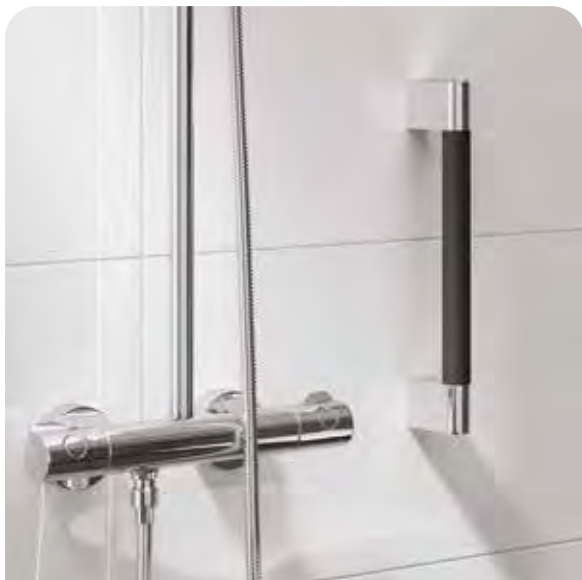

PAM002
H35cm x W73cm x D10cm (Maximum)

€430

Angled Grab Rail with Toilet Roll Holder and Shelf with Anti-Slip Mat (Right)

PAM003
H35cm x W73cm x D10cm (Maximum)

€430

Shelf with Anti-Slip Mat

ACCACH05
H1cm x W14cm x D10cm

€76

Shelf with Anti-Slip Mat

Sometimes the smaller accessories can make a big difference to the bathroom. This stunning multipurpose shelf with integrated anti-slip mat is designed to offer a convenient and practical solution with a premium finish.

ANGLED GRAB RAILS with Toilet Roll Holder and Shelf with Anti-Slip Mat

Grab Bar with Grip €230
ACCACH02
H3cm x W32cm x D7cm

Atto Grab Bar €188
ACATBK05 - Black
H3cm x W30cm x D6cm

Atto Grab Bar €174
ACATCH05 - Chrome
H3cm x W30cm x D6cm