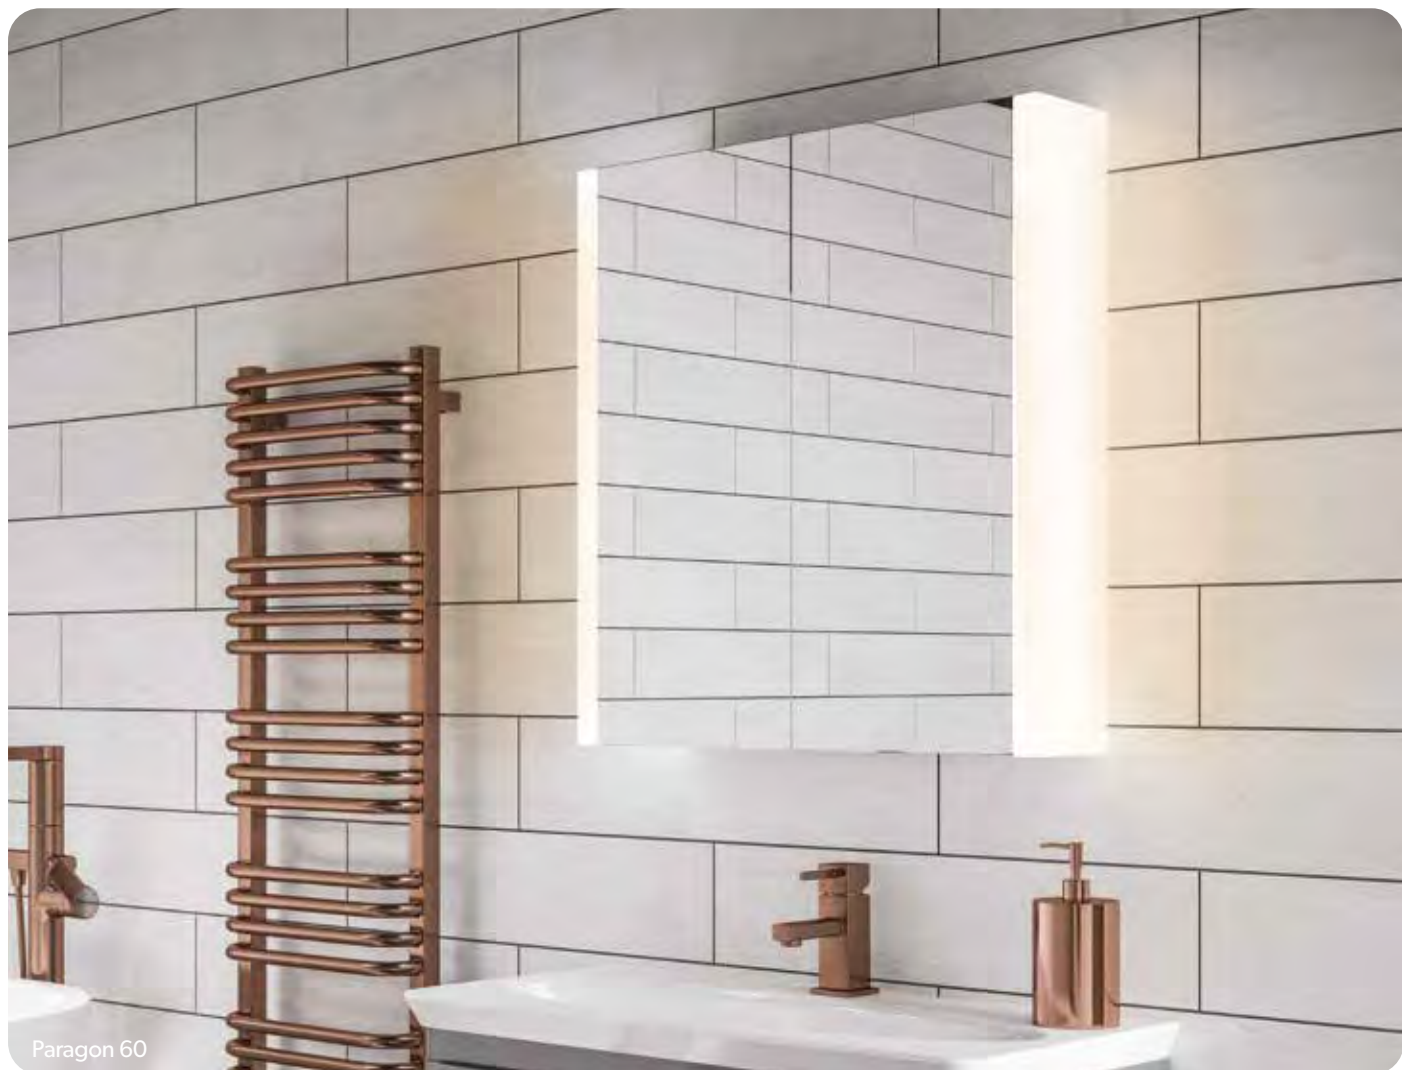

Edge 50
3 Shelves
49400
50cm x 70cm x 14cm

€906

Edge 60
3 Shelves
49500
60cm x 70cm x 14cm

€988

Edge 80
3 Shelves
49600
80cm x 70cm x 14cm

€1105

Edge 120
6 Shelves
49700
120cm x 70cm x 14cm

€1401

Edge is functional too, with built-in charging points and a heated pad to help reduce condensation. Soft-close hinges ensure your doors close gently and quietly every time.

Paragon 60

Key features

- Colour temperature changing LED illumination
- Heated pad in the mirrored door(s)
- 2 pin integrated charging socket(s)
- Double-sided mirrored door(s)
- Mirrored back panel
- Soft-close hinges
- Touch free operation*