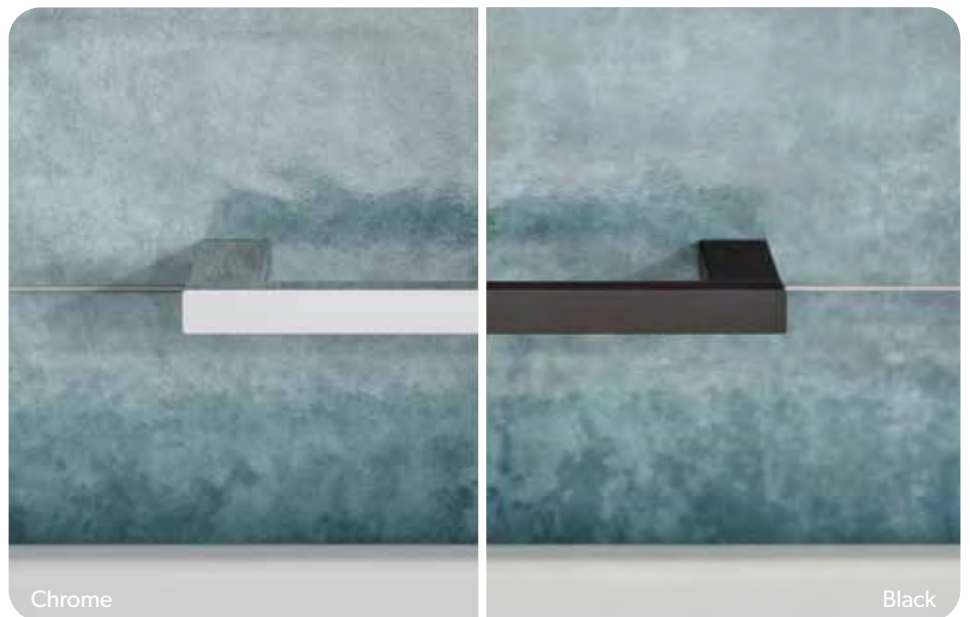

Keep your shower shining with our space efficient squeegee and holder.

Squeegee and Holder

€57

PAM001
Squeegee: H17cm x W24cm x D2cm
Squeegee Holder: H5.5cm x W4cm x D2cm

SQUEEGEE AND HOLDER

Grab Bar

Safety shouldn't mean compromising on style. Geometric design and a choice of polished chrome or contemporary black make this secure-fix grab bar the ideal choice for any bathroom.