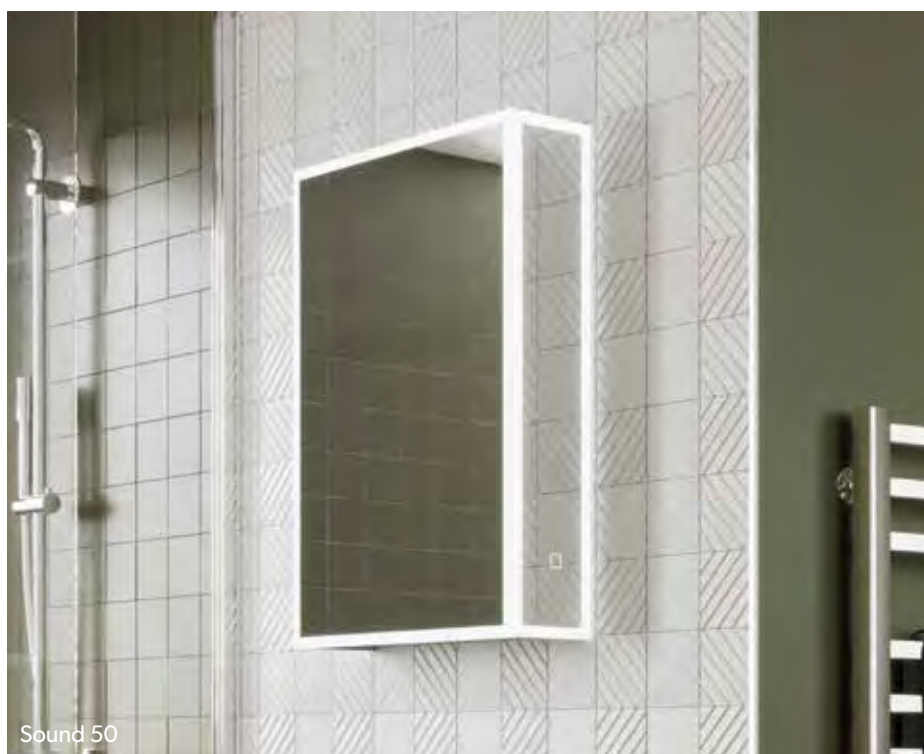

SOUND

Bluetooth® connectivity brings music to your bathroom

One for the entertainment lovers, the music fans and podcast enthusiasts, **Sound** allows you to listen to your favourite audio with ease, thanks to integrated speakers and Bluetooth® connectivity. Simple to operate using a touch switch, with a heated pad to reduce condensation, **Sound's** LED illumination and mirrored sides create a clean, minimalist aesthetic to complement every bathroom.

Time to sit back, relax and enjoy the best entertainment in your bathroom using **Sound**.

Bluetooth® connectivity

Key features

- Bluetooth® connectivity^B
- Integrated speakers
- Cool white LED illumination
- Heated pad in the mirrored door(s) to reduce condensation
- 2 pin integrated charging socket
- USB charging sockets
- Central divide on Sound 60 and 80 for more effective storage
- Adjustable glass shelving
- Soft-close hinges
- Mirrored sides
- Touch switch

^BOnly compatible smart phones and Bluetooth® devices

Sound 50

Sound 50
54800
50cm x 70cm x 14cm

€1115

Sound 60
54900
60cm x 70cm x 14cm

€1247

Integrated speakers and 2 pin integrated charging socket

Sound 80
55000
80cm x 70cm x 14cm