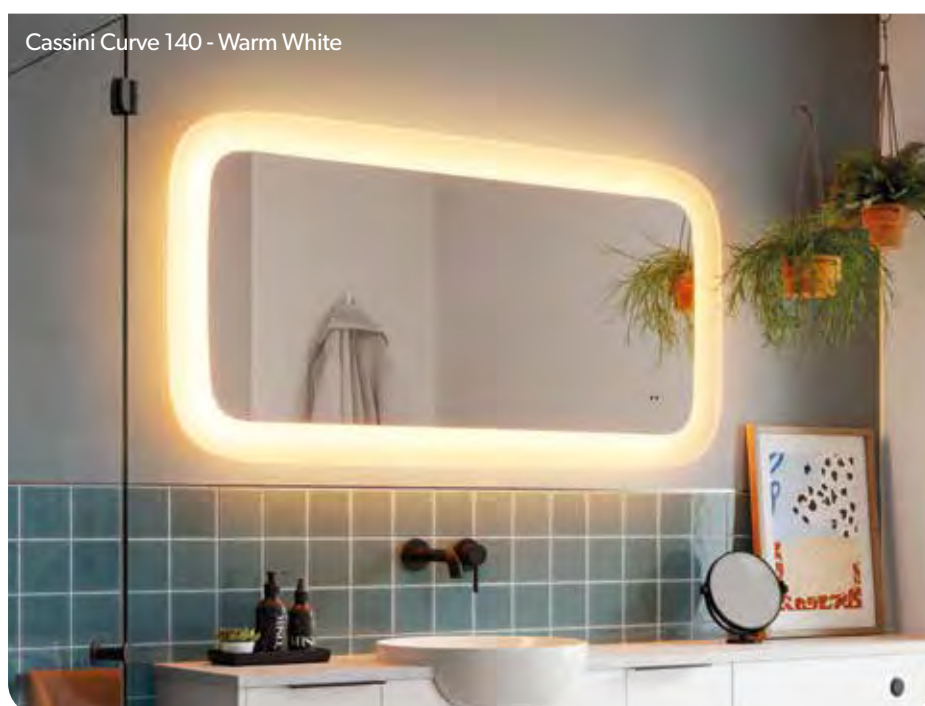

Cassini Round 80 - Cool White

Cassini Round 60

79590100
Ø60 x 3.7cm

€565

Cassini Round 80

79590200
Ø80 x 3.7cm

€614

Scan for videos and further
information about our
Cassini mirror range.