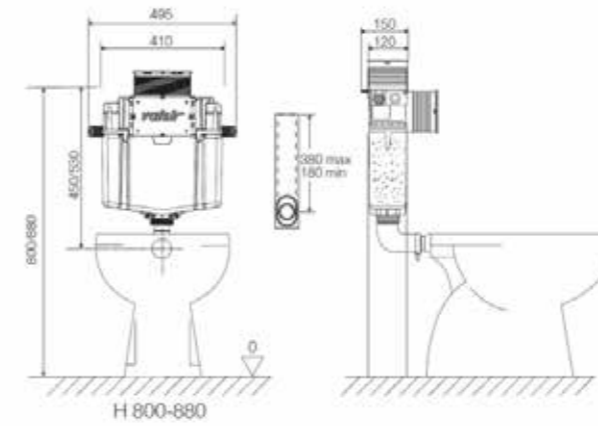

VALSIR WINNER S 800