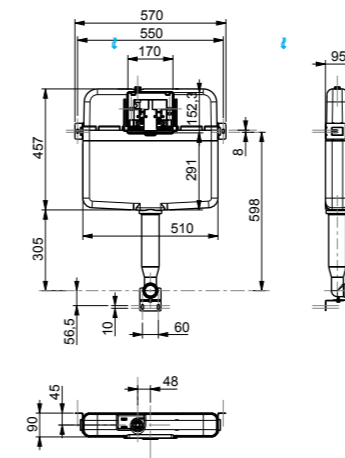

SCCP

CISTDC