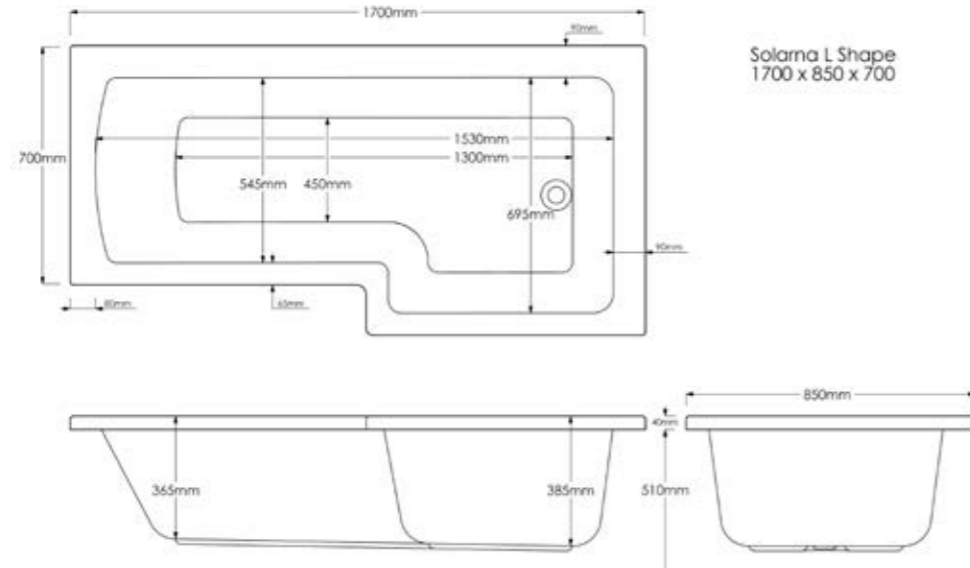

MILAN SINGLE ENDED - AQSSEI7

MILAN DOUBLE ENDED - AQSDEI7

MILAN SINGLE ENDED - AQSSEI8

MILAN DOUBLE ENDED - AQSDEI8

KURVO DOUBLE ENDED - AQRDEI7

KURVO ROUND SHOWER BATH

KURVO DOUBLE ENDED - AQRDEI78

MILAN SQUARE SHOWER BATH