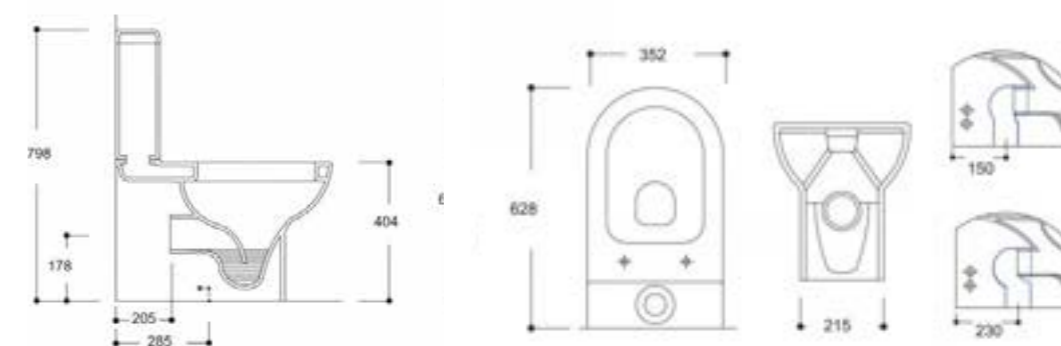

LINEA

LFSPCS

LBTWPS

LWHPS

AMELIA

UKB-508AC

UKB-508BAC

KOMPACT

KOPCS

KOBPCS

KOBTWPA

KOWHPA