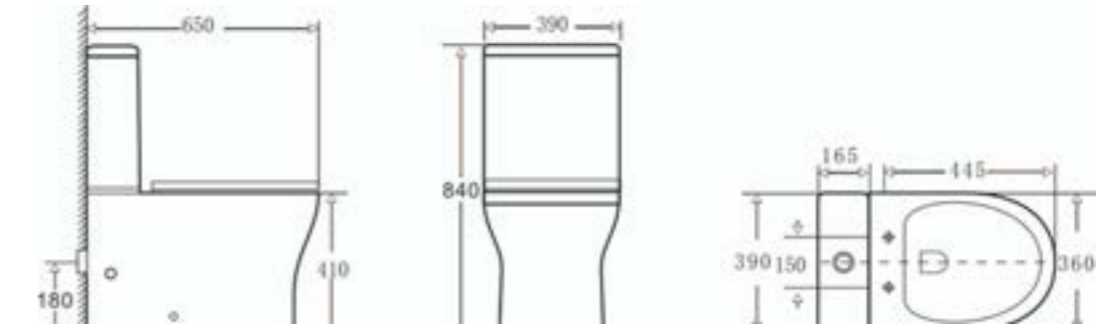

KOMPACT

SZPCS

KORPCS

SZWHPA

CARINA

CAPCS

SIENA

SCHPCS

SFSPCS

SBTWPS

SWHPS