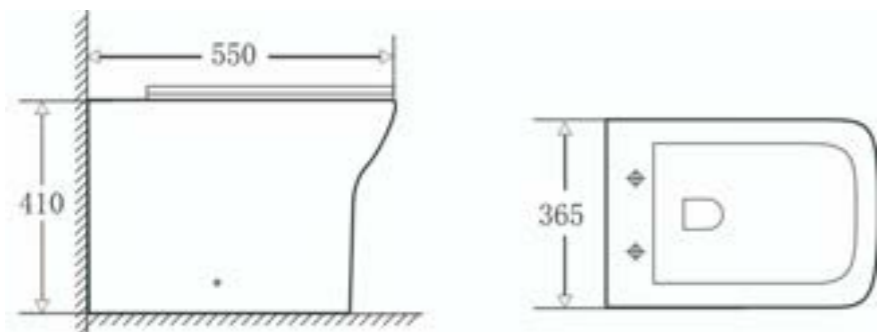

LINEA

LFSPCS

LBTWPS

LWHPS

AMELIA

UKB-508AC

UKB-508BAC

KOMPACT

KOPCS

KOBPCS

KOBTWPA

KOWHPA