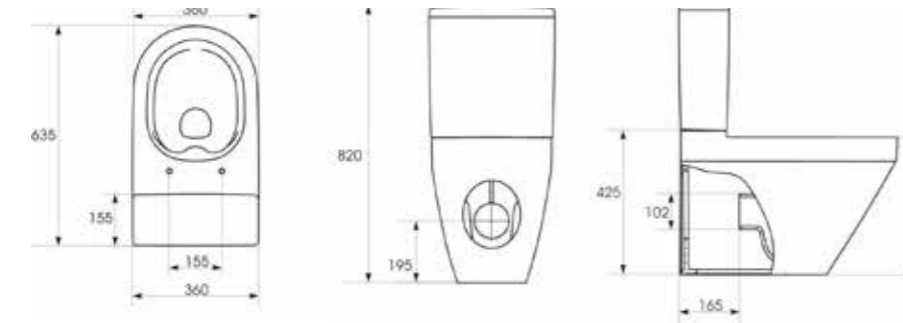

CREA

CRRFSPCS

CREA

ARTECA