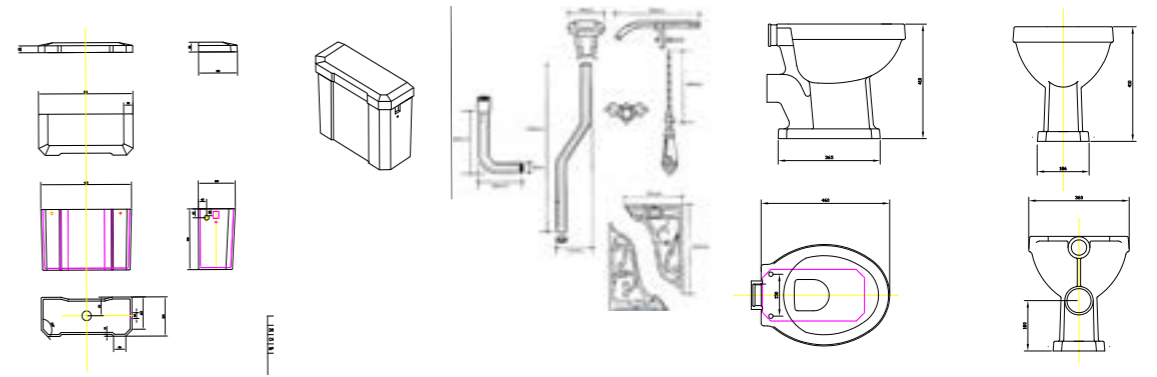

CASHEL

CLHPCS