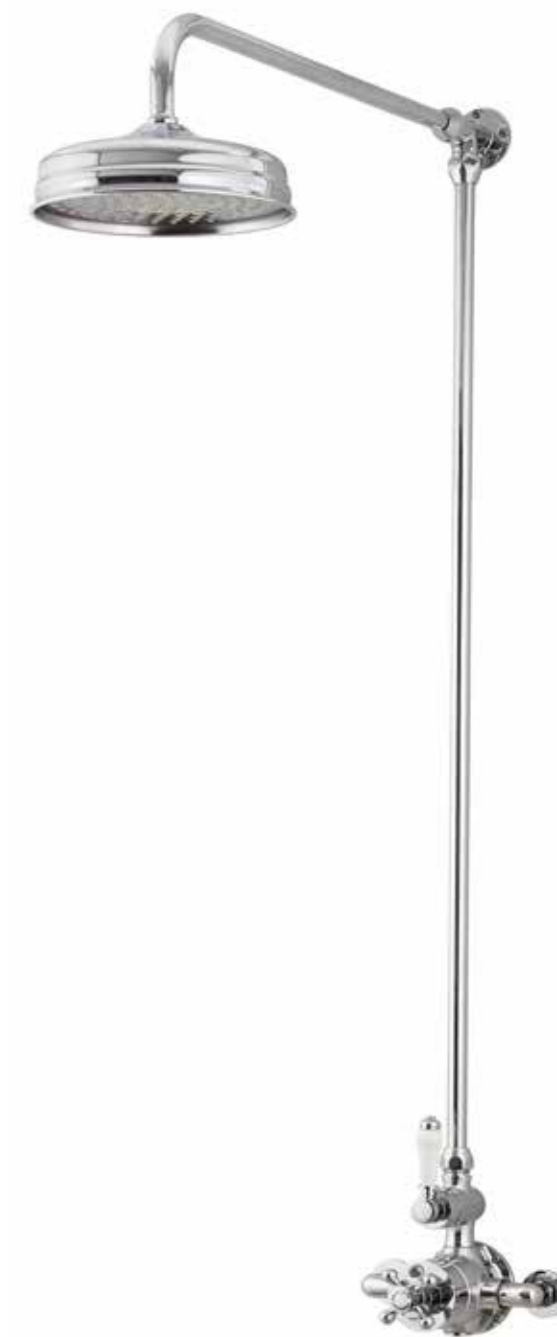

CASHEL THERMOSTATIC SHOWER VALVE SET 2 € 545

CTHESS2

Minimum Operating Pressure: 0.5+bar

Pipe Centres:150mm

All prices include VAT

Always consult your installer to ensure your site conditions meet minimum operating pressure requirements