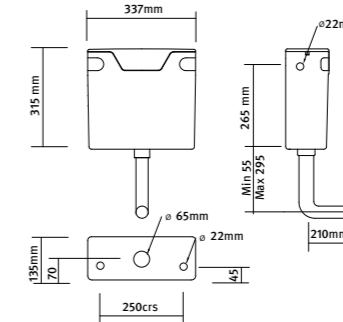

SCCP

CISTDC