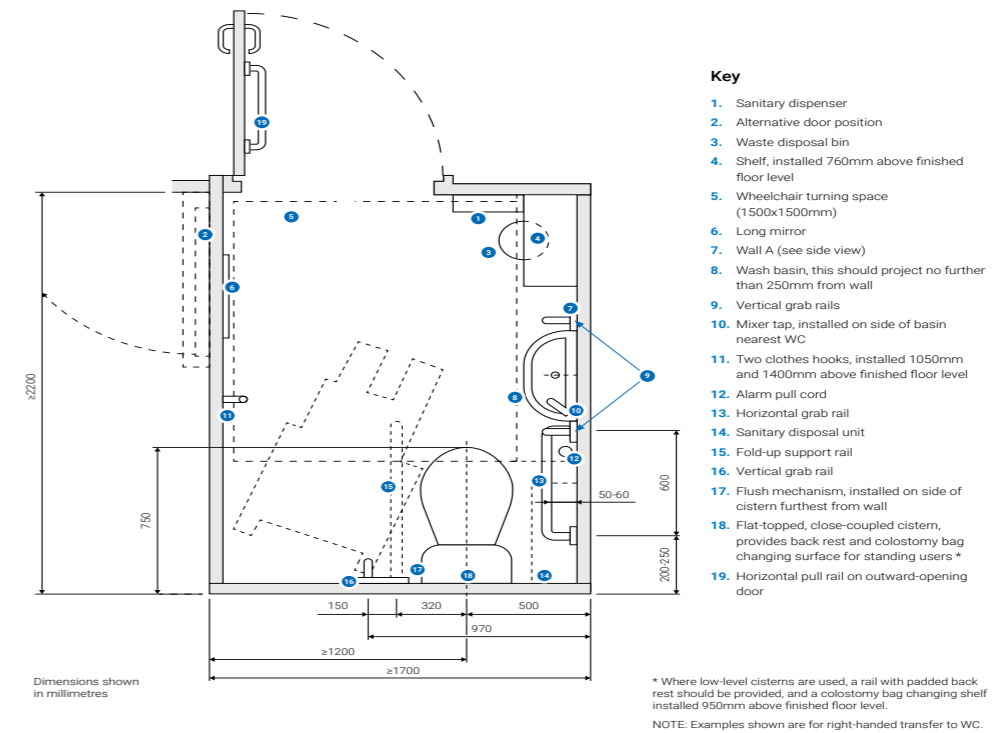

DOC M PACK TYPICAL LAYOUT

Doc M Installation – Side View