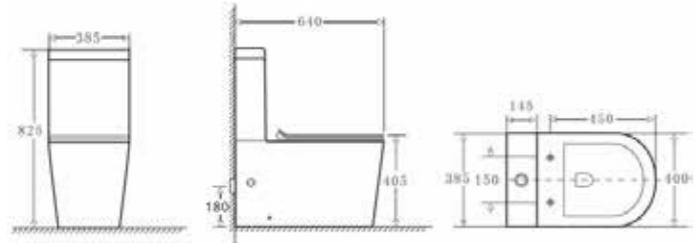

ELEGANCE FULLY SHROUDED