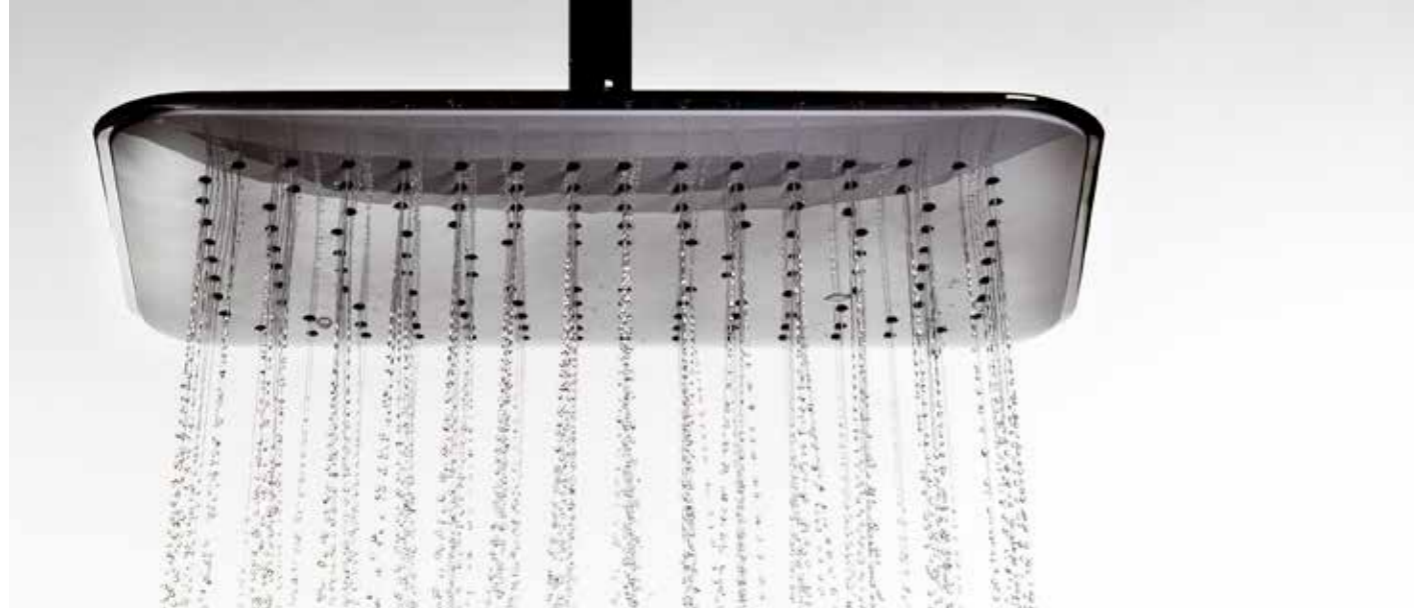

ABS SHOWER HEADS

SQUARE ROUNDED CORNERS SHOWER HEAD

356AD20X **€ 72**
200 x 200 mm
Chrome plated ABS
Self Cleaning Silicon Anti-limescale Jets

ROUND MINIMAL DELUXE SHOWER HEAD

356MD20X - Ø200 mm **€ 87**
356MD30X - Ø300 mm **€ 144**
Chrome plated ABS
Self Cleaning Silicon Anti-limescale Jets

SQUARE MINIMAL DELUXE SHOWER HEAD

356SD20X - 200x200mm **€ 87**
356SD30X - 300x300mm **€ 144**
Chrome plated ABS
Self Cleaning Silicon Anti-limescale Jets

STAINLESS STEEL SHOWER HEADS

SQUARE WITH ROUNDED CORNERS ULTRA SLIM SHOWER HEAD

357UFD40X **€ 349**
400 x 400 mm
Polished Stainless Steel
Self Cleaning Silicon Anti-Limestone jets.

ROUND ULTRA SLIM SHOWER HEAD

357UFD40X **€ 349**
Ø400 mm
Polished Stainless Steel
Self Cleaning Silicon antilimestone jets.

REMER
RUBINETTERIE