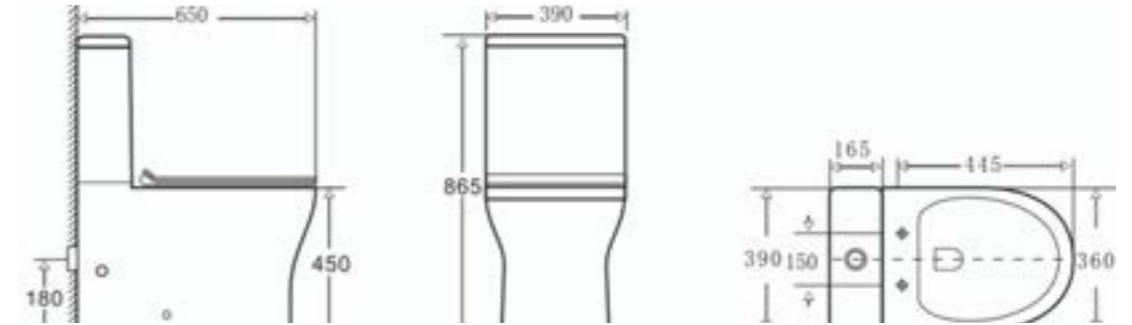

SIENA

SCHPCS