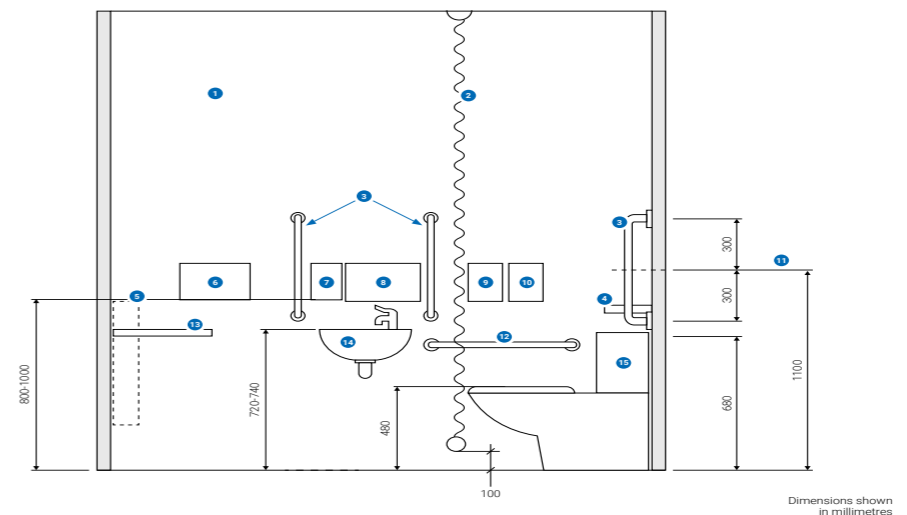

Key

1. Wall A (see plan view)
2. Alarm pull cord with two red bangles
3. Vertical grab rails installed above wash basin 500-700mm apart with basin positioned centrally below
4. Colostomy bag changing shelf, installed 950mm above finished floor level *
5. Sanitary dispenser, installed on wall adjacent to door, with coin slot positioned 750-1000mm above finished floor level
6. Automatic hand dryer
7. Soap dispenser
8. Paper towel dispenser
9. Toilet tissue dispenser
10. Alarm reset button
11. Centre of vertical grab rails should be 1100mm
12. Horizontal grab rail
13. Shelf, installed 760mm above finished floor level
14. Wash basin, mixer tap installed on side of basin nearest WC
15. Flat-topped, close-coupled cistern, provides back rest and colostomy bag changing surface for standing users *

* Where low-level cisterns are used, a rail with padded back rest should be provided, and a colostomy bag changing shelf, installed 950mm above finished floor level.
NOTE: Examples shown are for right-handed transfer to WC.