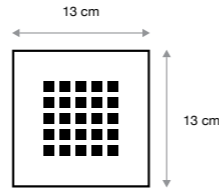

A	B	X (cm)	Y (cm)
80	100/120	41	40
90	90 120	45 41	45
100	100	50	50