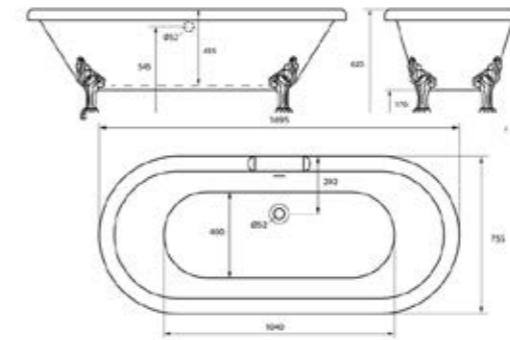

CASHEL

ARES

ADARE

APOLLO

KURVO SINGLE ENDED - AQRSE15

KURVO SINGLE ENDED - AQRSE16

KURVO SINGLE ENDED - AQRSEI7

KURVO DOUBLE ENDED - AQRDEI8