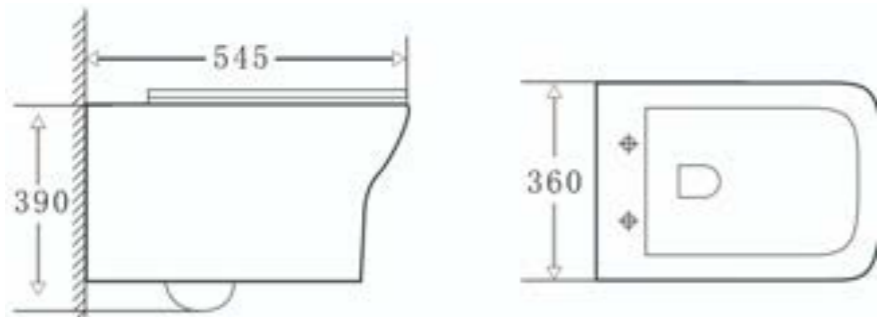

LINEA

LFSPCS

LBTWPS

LWHPS

AMELIA

UKB-508AC

UKB-508BAC

KOMPACT

KOPCS

KOBPCS

KOBTWPA

KOWHPA