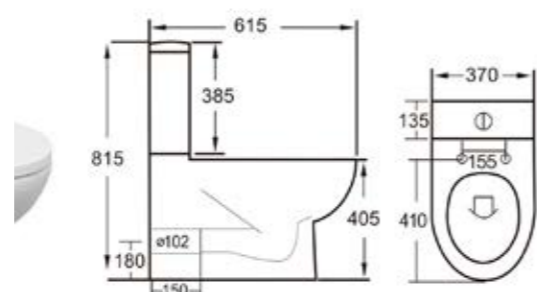

AMELIA

UKB-508AC

UKB-508BAC