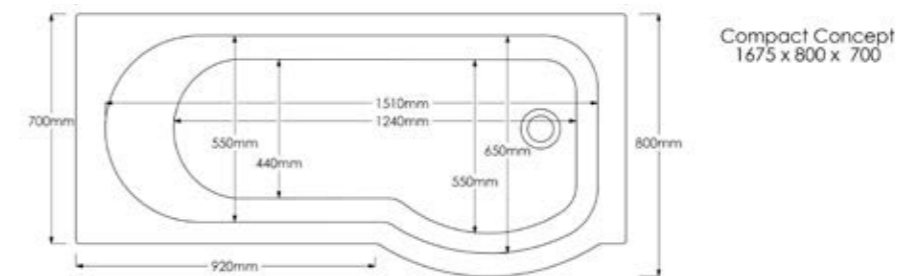

MILAN SINGLE ENDED - AQSSEI7

MILAN DOUBLE ENDED - AQSDEI7

MILAN SINGLE ENDED - AQSSEI8

MILAN DOUBLE ENDED - AQSDEI8

KURVO DOUBLE ENDED - AQRDEI7

KURVO ROUND SHOWER BATH

KURVO DOUBLE ENDED - AQRDEI78

MILAN SQUARE SHOWER BATH