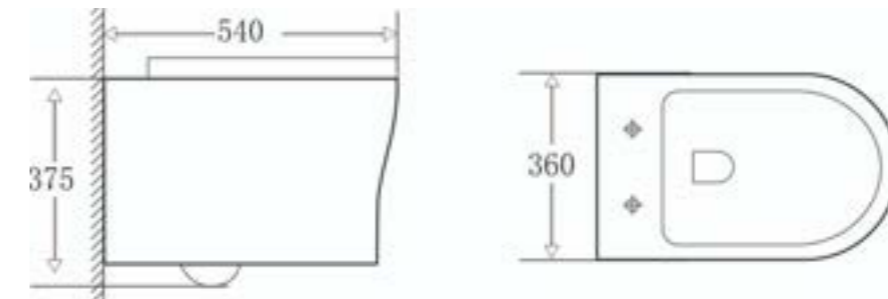

KOMPACT

SZPCS

KORPCS

SZWHPA

CARINA

CAPCS

SIENA

SCHPCS

SFSPCS

SBTWPS

SWHPS