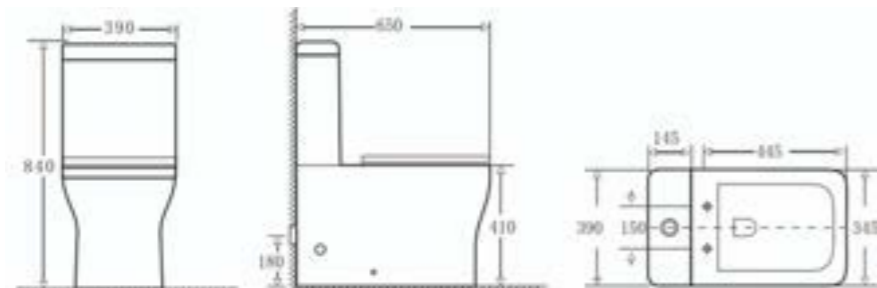

LINEA

LFSPCS