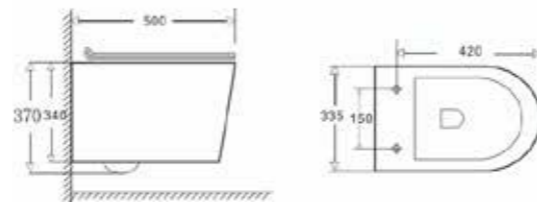

ELEGANCE WALL HUNG