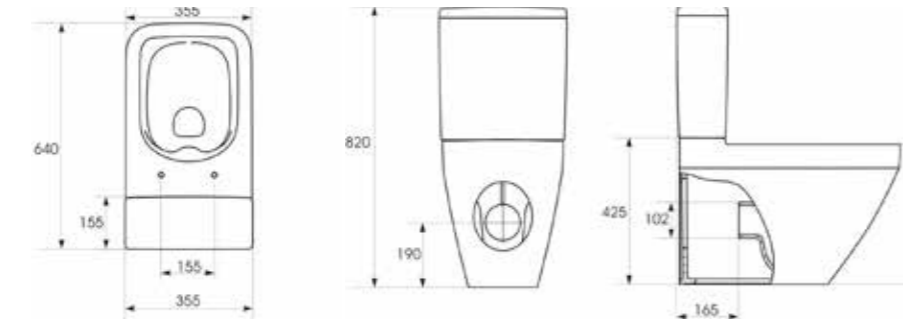

CREA

CROFSPCS

CREA

ARTECA