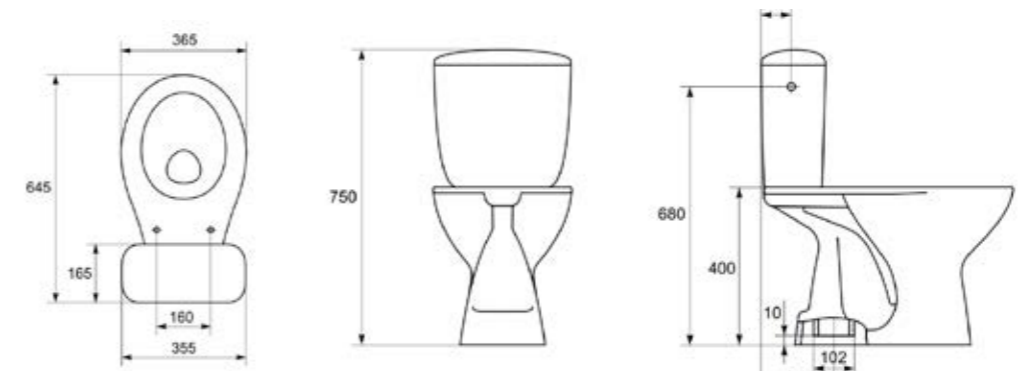

ARWHPA

ARTECA

ARPCS