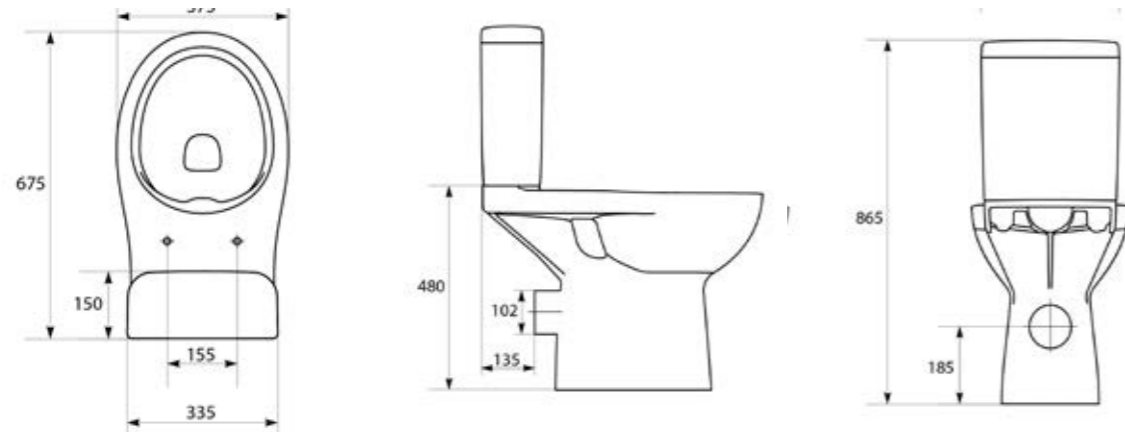

FREYA

CASHEL

CLHPCS

ELEGANCE FULLY SHROUDED

ELEGANCE WALL HUNG

CLPCS

NORVA

ADARE

ADPCS

ARB601

LEGEND

LEPCS

LEBA