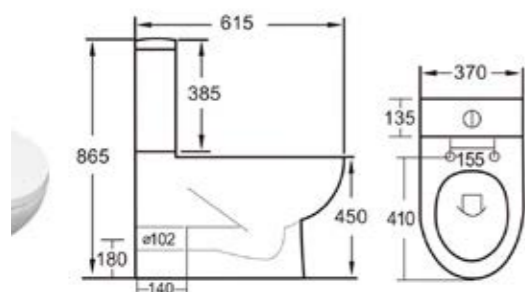

AMELIA

UKB-508AC

UKB-508BAC