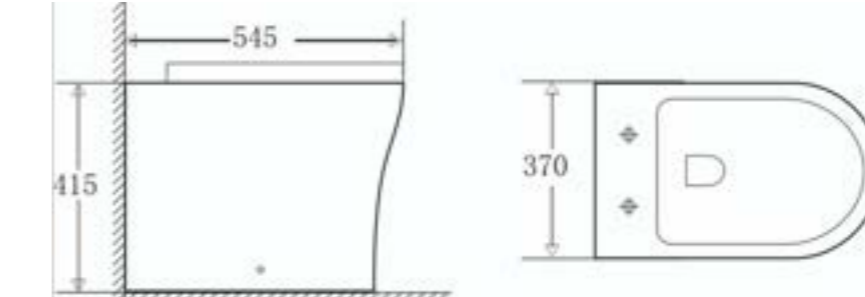

KOMPACT

SZPCS

KORPCS

SZWHPA

CARINA

CAPCS

SIENA

SCHPCS

SFSPCS

SBTWPS

SWHPS