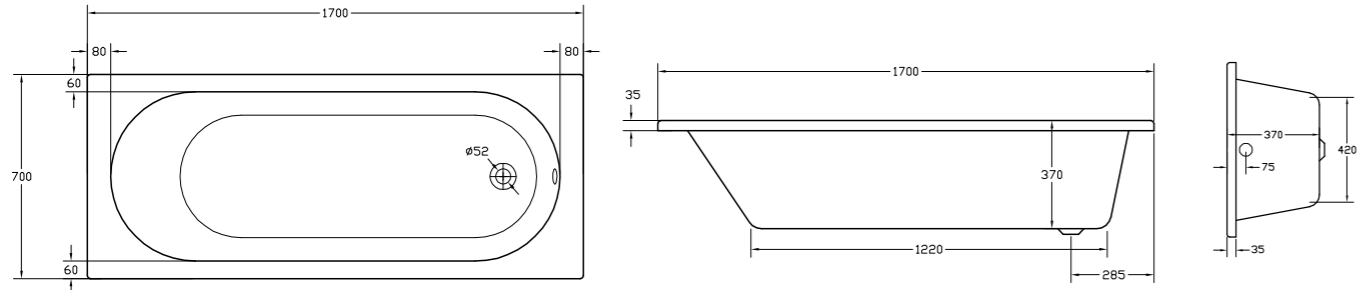

KURVO SINGLE ENDED - AQRSEI7