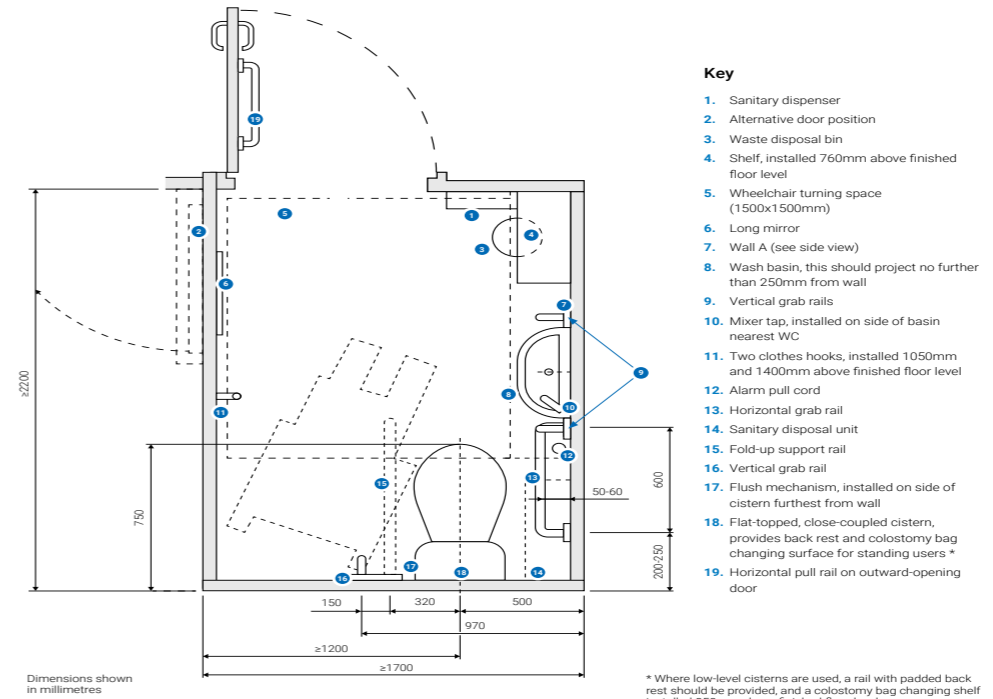

DOC M LAYOUT

1. **Key**
1. Sanitary dispenser
  2. Alternative door position
  3. Waste disposal bin
  4. Shelf, installed 760mm above finished floor level
  5. Wheelchair turning space (1500x1500mm)
  6. Long mirror
  7. Wall A (see side view)
  8. Wash basin, this should project no further than 250mm from wall
  9. Vertical grab rails
  10. Mixer tap, installed on side of basin nearest WC
  11. Two clothes hooks, installed 1050mm and 1400mm above finished floor level
  12. Alarm pull cord
  13. Horizontal grab rail
  14. Sanitary disposal unit
  15. Fold-up support rail
  16. Vertical grab rail
  17. Flush mechanism, installed on side of cistern furthest from wall
  18. Flat-topped, close-coupled cistern, provides back rest and colostomy bag changing surface for standing users *
  19. Horizontal pull rail on outward-opening door