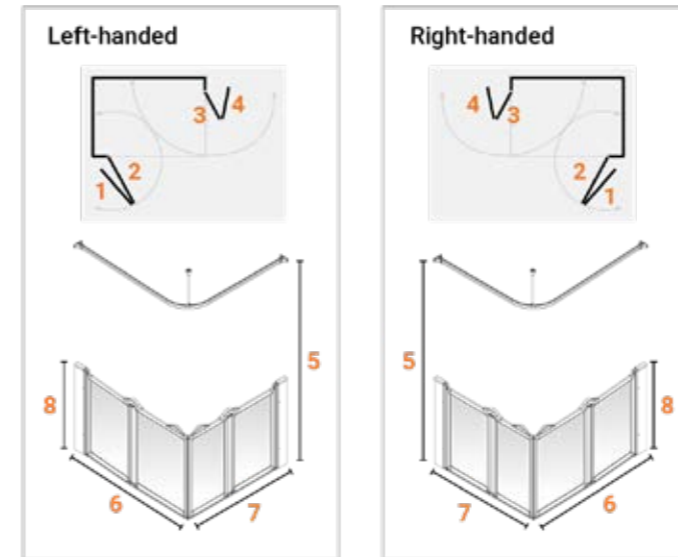

HALF HEIGHT SHOWER DOORS

Features

- + Handed & Non-handed
- + Suitable for shower trays
- + Bi-fold doors to ~'6' and ~'7' sides
- + L-shaped curtain rail supplied
- + Handles are included with Option E screens
- + Standard 1800mm wide x 1800mm drop shower curtains supplied

DIMENSIONS	HAND	1	2	3	4	5	6	7	8	CODE	Price
800 x 800mm	NH	332mm	377mm	377mm	332mm	1880mm	800mm	800mm	750mm	91041N	€ 1033
820 x 820mm	NH	342mm	387mm	387mm	342mm	1880mm	820mm	820mm	750mm	91043N	€ 1033
900 x 900mm	NH	382mm	427mm	427mm	382mm	1880mm	900mm	900mm	750mm	91045N	€ 1033
1000 x 700mm	Left	432mm	477mm	327mm	282mm	1880mm	1000mm	700mm	750mm	91047L	€ 1033
1000 x 700mm	Right	432mm	477mm	327mm	282mm	1880mm	1000mm	700mm	750mm	91047R	€ 1033
1000 x 800mm	Left	432mm	477mm	377mm	332mm	1880mm	1000mm	800mm	750mm	91319L	€ 1033
1000 x 800mm	Right	432mm	477mm	377mm	332mm	1880mm	1000mm	800mm	750mm	91319R	€ 1033
1000 x 1000mm	NH	432mm	477mm	477mm	432mm	1880mm	1000mm	1000mm	750mm	91048N	€ 1033
1200 x 700mm	Left	532mm	577mm	327mm	282mm	1880mm	1200mm	700mm	750mm	91053L	€ 1033
1200 x 700mm	Right	532mm	577mm	327mm	282mm	1880mm	1200mm	700mm	750mm	91053R	€ 1033
1200 x 820mm	Left	532mm	577mm	387mm	342mm	1880mm	1200mm	820mm	750mm	91054L	€ 1033
1200 x 820mm	Right	532mm	577mm	387mm	342mm	1880mm	1200mm	820mm	750mm	91054R	€ 1033
1200 x 900mm	Left	532mm	577mm	427mm	382mm	1880mm	1200mm	900mm	750mm	91056L	€ 1033
1200 x 900mm	Right	532mm	577mm	427mm	382mm	1880mm	1200mm	900mm	750mm	91056R	€ 1033
1200 x 1200mm	NH	532mm	577mm	577mm	532mm	1880mm	1200mm	1200mm	750mm	91055N	€ 1273

HALF HEIGHT SHOWER DOORS

Our complete range of half-height care shower screen solutions for both alcove and corner installations can help you create the perfect showering environment. With lifetime guarantees you can be assured of the best quality available.

Designed and developed with healthcare, installation and technical professionals this range of solutions for tray or wet room installations that provide ease of use, ease of installation and raise the bar on quality to ensure a longer life.

Please note: Bottom door seals are water barriers, not water proof. If using a curtain, it should be long enough to protect the doors seals.

Please note: Compensators are set at mid point giving 14.5mm in and out adjustment on one side. Screen width needs to be less than the length of the tray and provide adequate access for user. Screens only suitable for Pipe Duct Trays.

All prices include VAT