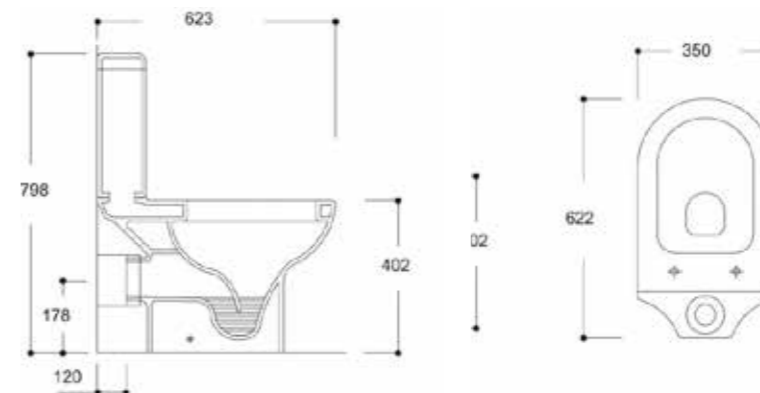

KOMPACT

KOPCS