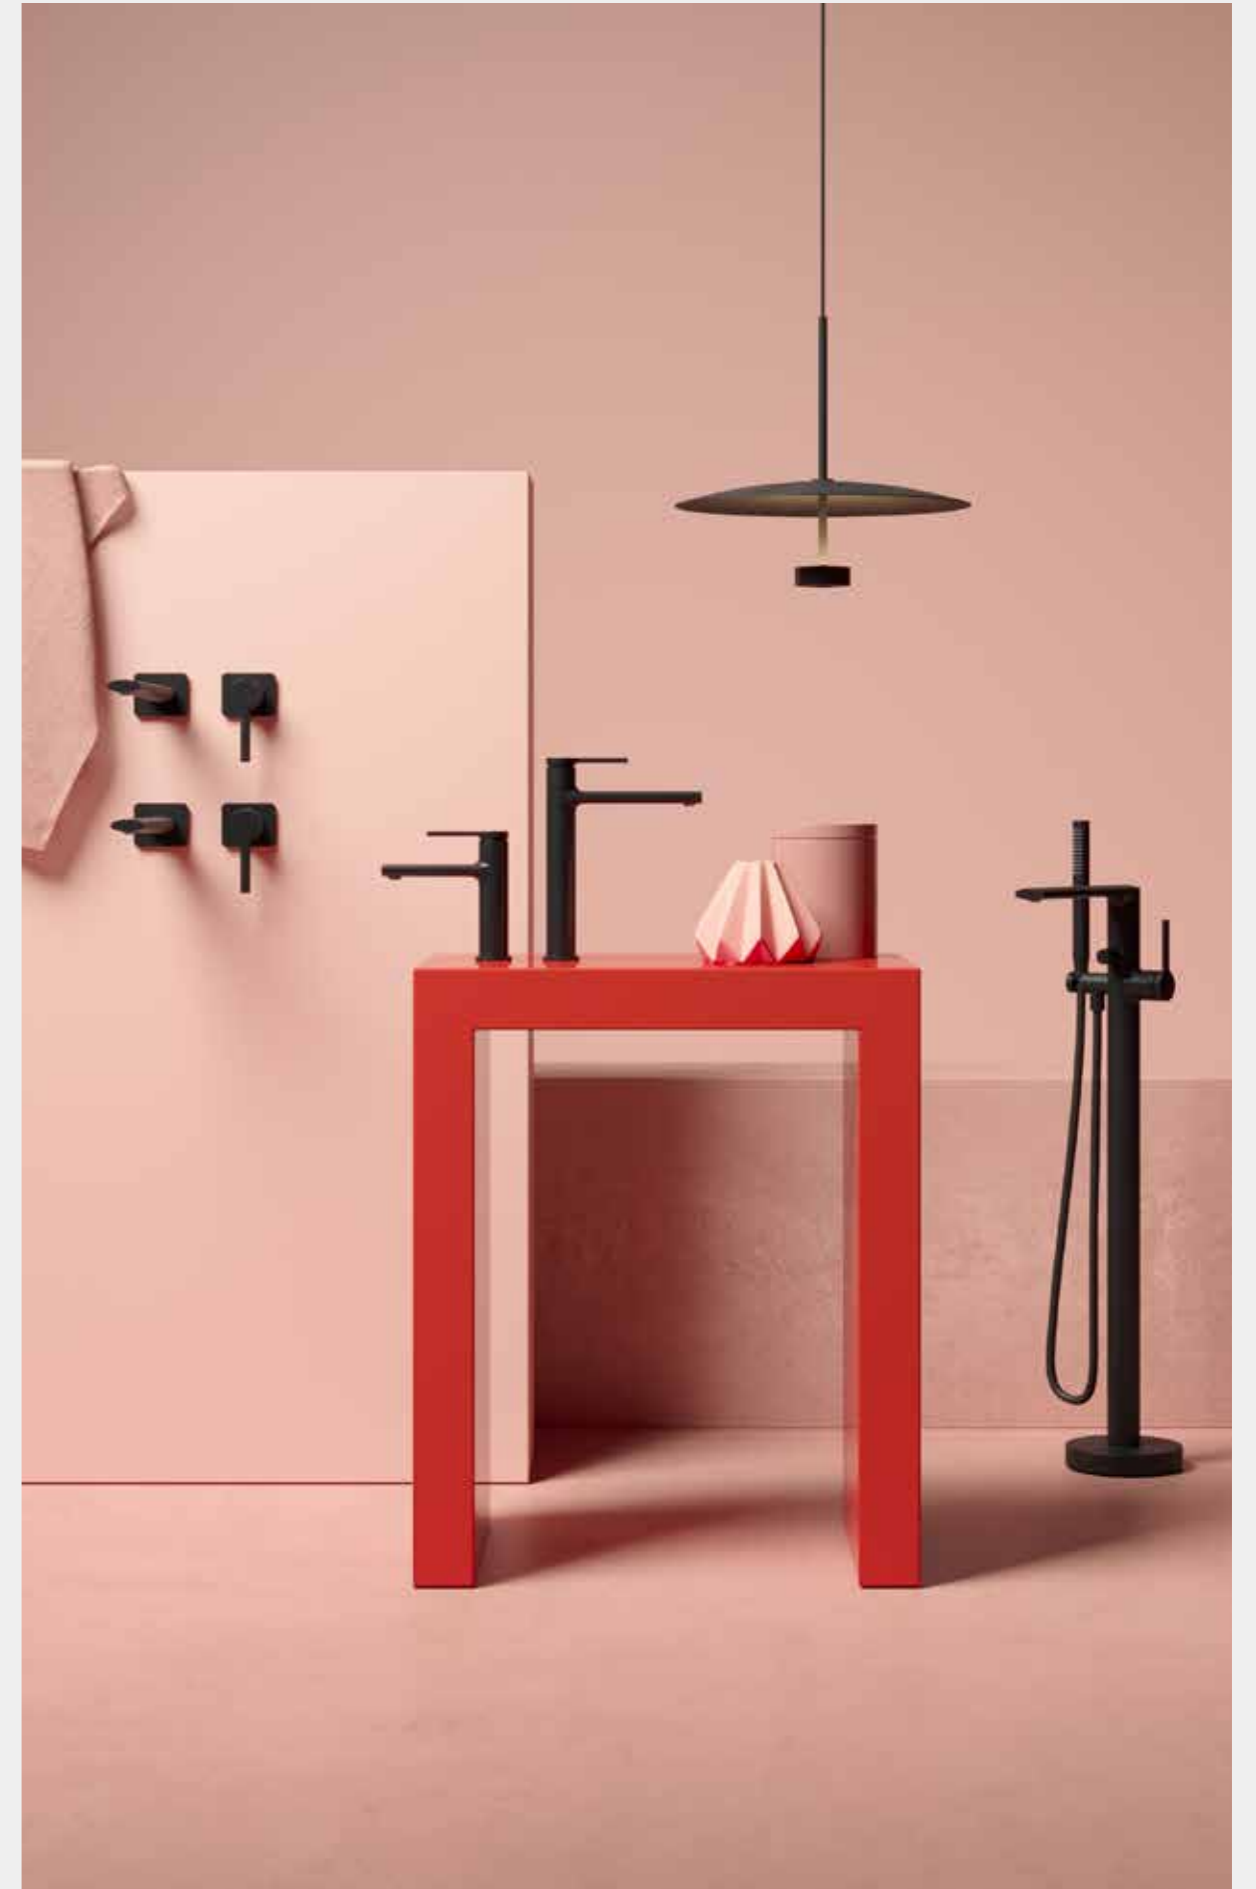

Ivy

The Elegant Collection.

The Ivy has stylish streamlined detailing with minimal headwork that adds a sleek & classic feel to your home.

Experience Ivy in Matt Black or Chrome

The Ivy Collection works well with **Shower Products** on the following pages; 76-79

Find matching **Accessories** too on page 40

This **Brassware Collection** is fitted with a **Water-saving Aerator** to help reduce water consumption

Warranty

THE IVY COLLECTION in all finishes includes an **Aqua 12 Year Warranty**

Warranty includes 2 years parts and labour, and the remaining period parts only.

- Indicates a Product has a **Maximum Flow Rate of 6 L/min**
- Indicates a Product has a **Maximum Flow Rate of 8 L/min**

Compliant with Unified Water Label - **Green Band**
See Page 5 for more information