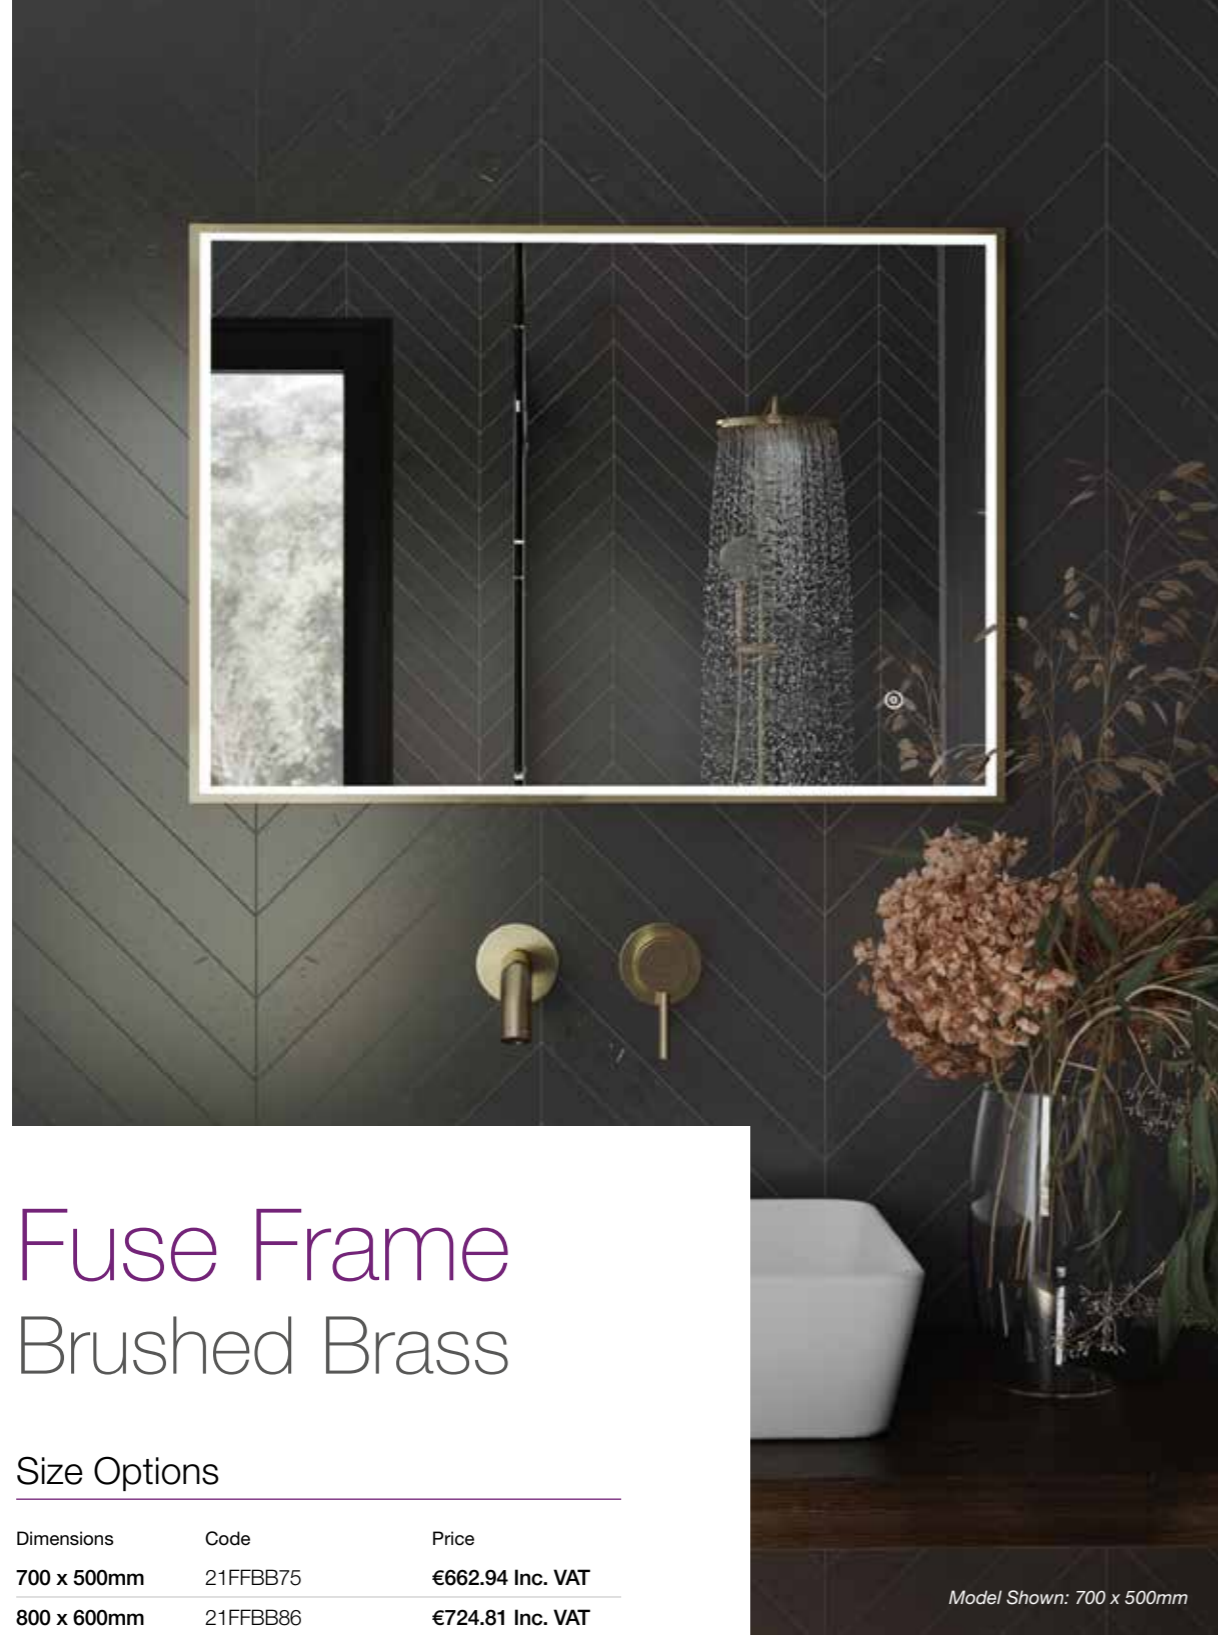

Landscape or Portrait Fitting

Model Shown: 800mm Diameter

Fuse Round

Size Options

Dimensions	Code	Price
600mm Diameter	16FR60	€338.37 Inc. VAT
800mm Diameter	16FR80	€432.37 Inc. VAT

Features

- Press and hold touch switch to adjust between cool and warm LED lighting
- Energy efficient LED lighting
- Heated demister pad
- Frameless mirror with controlled LED lighting
- Slimline 30mm wall projection
- IP44 rated

Fuse Frame Round Brushed Brass with Black Feature Strap

Size Options

Dimensions	Code	Price
700mm Diameter	22FFBBS70	€844.27 Inc. VAT

Features

- Press and hold touch switch to adjust between cool and warm LED lighting
- Stainless steel frame with brushed brass finish
- Heated demister pad
- With black feature strap
- IP44 rated

Fitting

22FFBBS70

Fuse Frame Brushed Brass

Size Options

Dimensions	Code	Price
700 x 500mm	21FFBB75	€662.94 Inc. VAT
800 x 600mm	21FFBB86	€724.81 Inc. VAT

Model Shown: 700 x 500mm

Landscape or Portrait Fitting

Features

- Press and hold touch switch to adjust between cool and warm LED lighting
- Stainless steel frame with brushed brass finish
- Heated demister pad
- Landscape or portrait fitting
- IP44 rated

Model Shown: 800 x 600mm