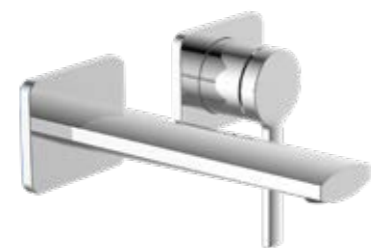

Wall Mounted Bath Filler

MB	CH
IV-WF-BL	IV-WF
€398.52 Inc. VAT	€324.72 Inc. VAT