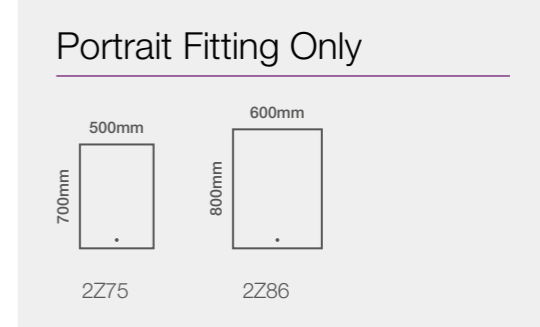

Model Shown: 800 x 600mm