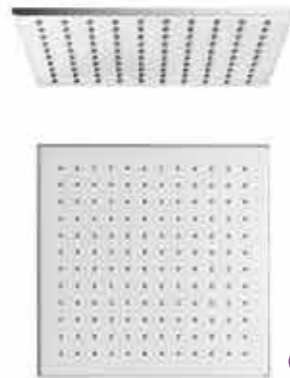

**Encore
Brass Showerhead 250mm**
Code: ES25
€191.42 Inc. VAT