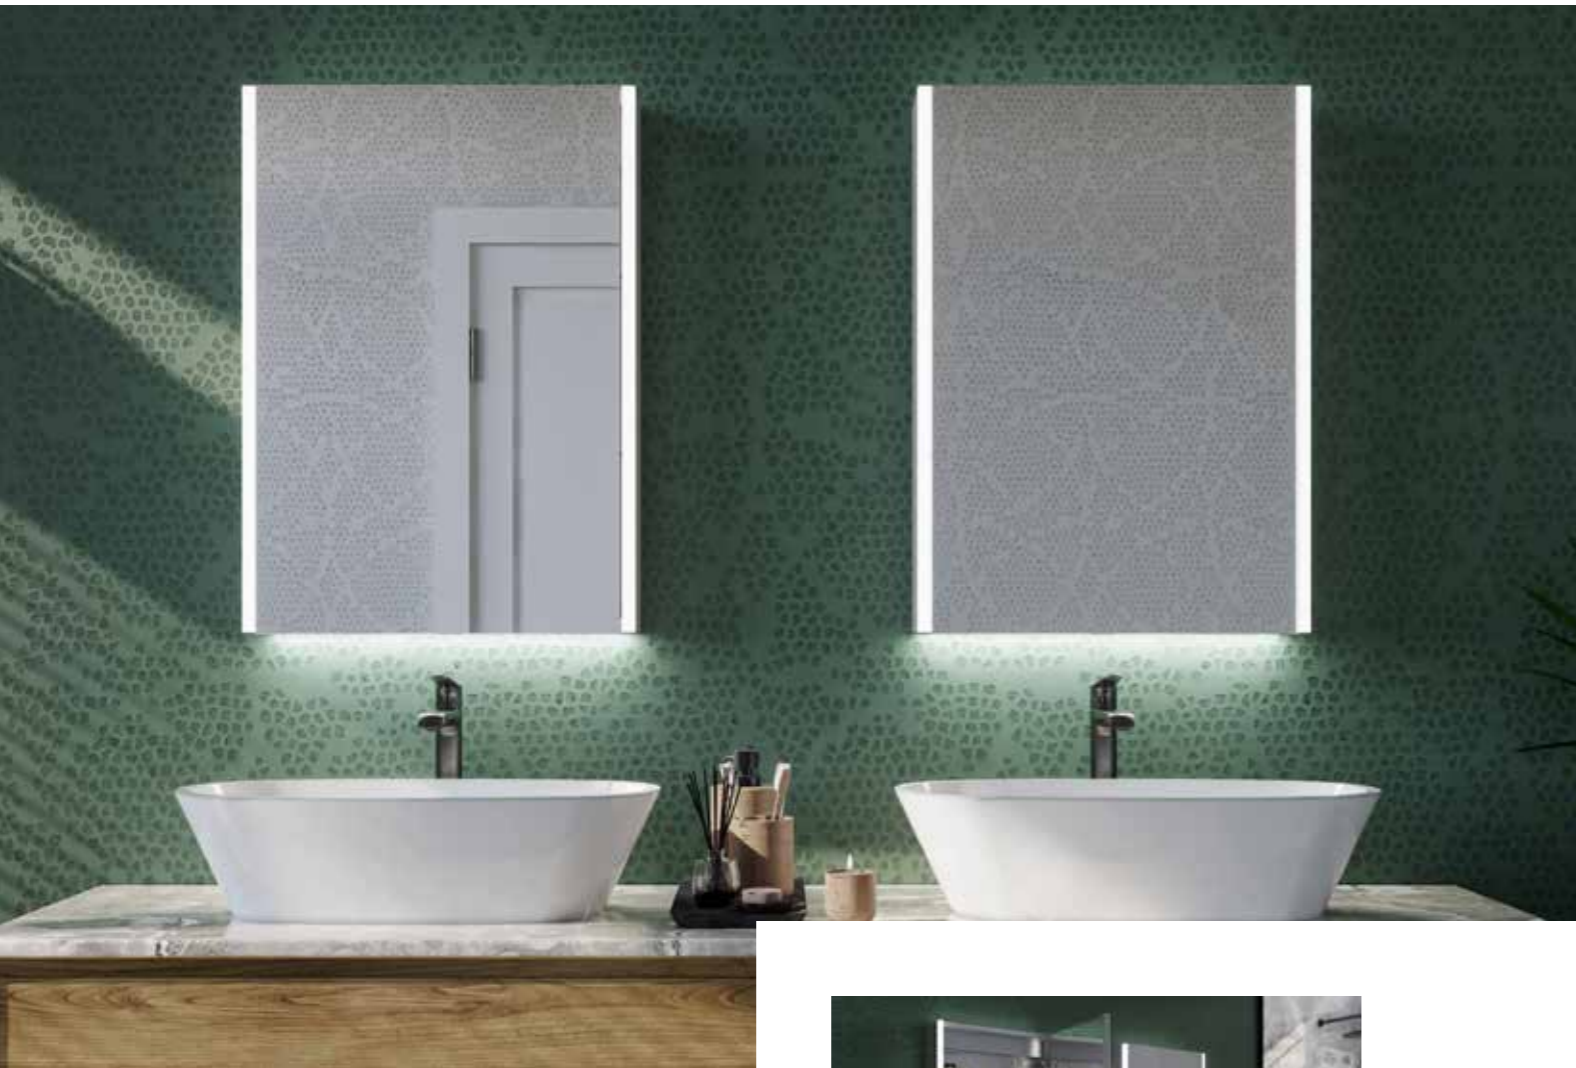

Music in
your mirror

Portrait Fitting Only

Storage Solution

Drift Mirrored Cabinet

Size Options

Dimensions	Code	Price
700 x 500mm	11D75	€868.49 Inc. VAT

Features

- Energy efficient LED lighting
- Heated demister pad
- Infrared on / off sensor
- Electric toothbrush & shaver charging socket
- 3 Glass shelves
- Under mirror light / nightlight
- GRASS soft close hinges
- IP44 rated