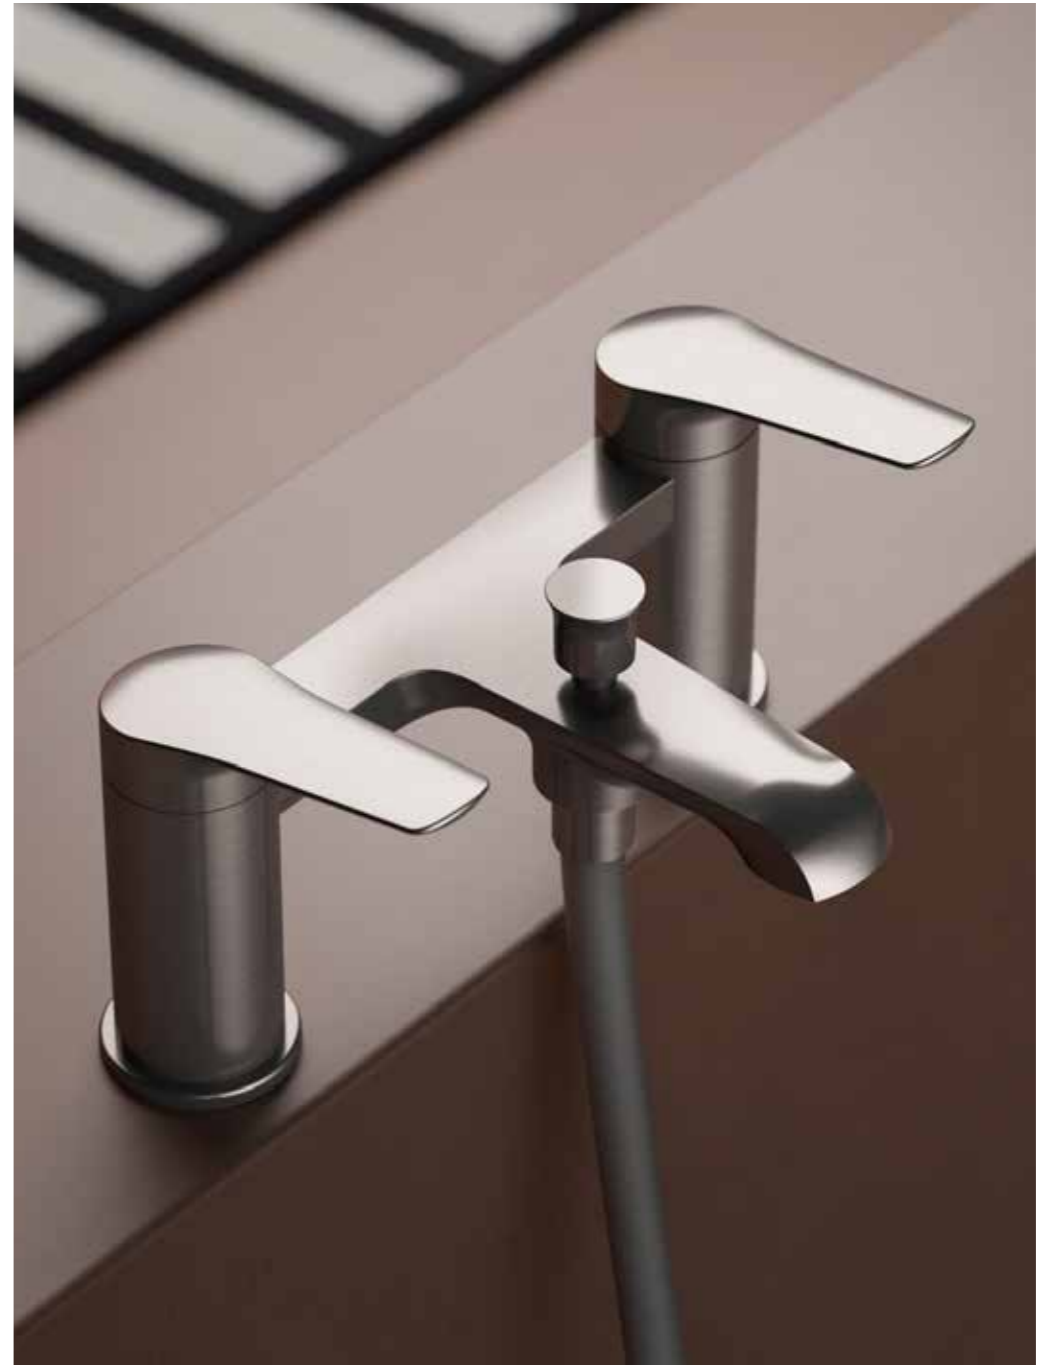

Timeless Collection

The Hanna Collection works well with Shower Products on Pages 76-79 and Accessories on Page 40

*The Hanna Collection is fitted with a **Water-saving Aerator** to help reduce water consumption*