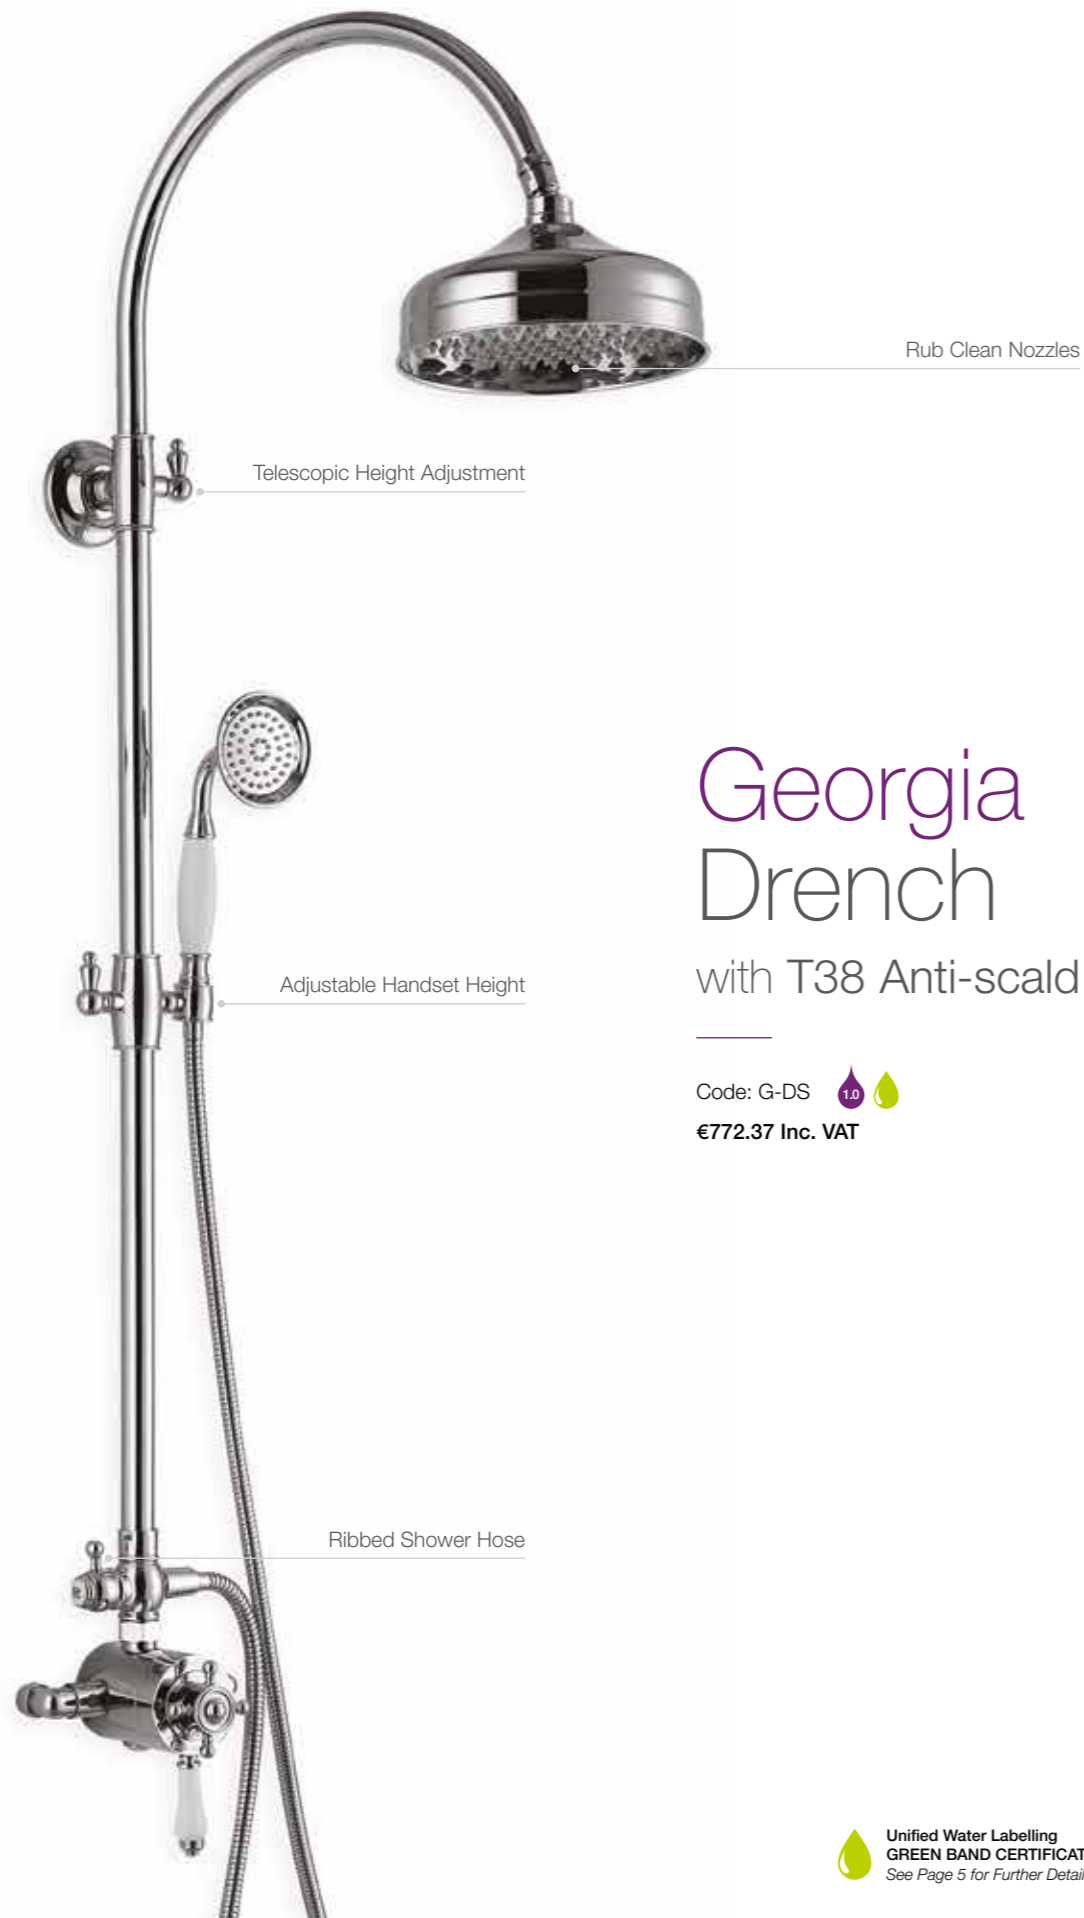

Code: R-MIN  0.5 
€811.83 Inc. VAT

Rain Glide

Code: R-GLI  0.5 
€864.87 Inc. VAT

Encore Waterfall Deluxe Shower Head

Size: 550mm x 230mm // Code: ESSDF50 
 €592.15 Inc. VAT

Encore
Waterfall
Deluxe
Cascade

Code: E-WFDC 
 €1,036.27 Inc. VAT

Encore
Waterfall
Deluxe
Minimal

Code: E-WFDM 
 €1,295.34 Inc. VAT

Encore
Waterfall
Deluxe
Glide

Code: E-WFDG 
 €1,388.60 Inc. VAT

Each kit is supplied complete with the Encore Waterfall Deluxe Showerhead pictured above.