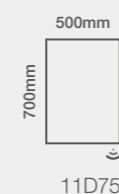

Portrait Fitting Only