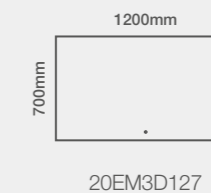

Portrait Fitting Only