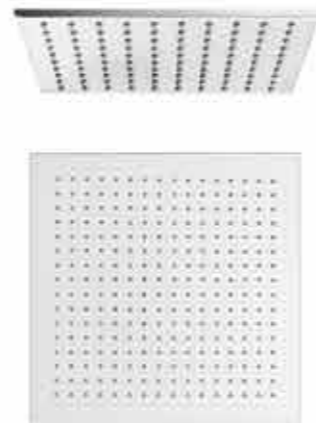

**Encore
Brass Showerhead 300mm**
Code: ES30
€341.28 Inc. VAT