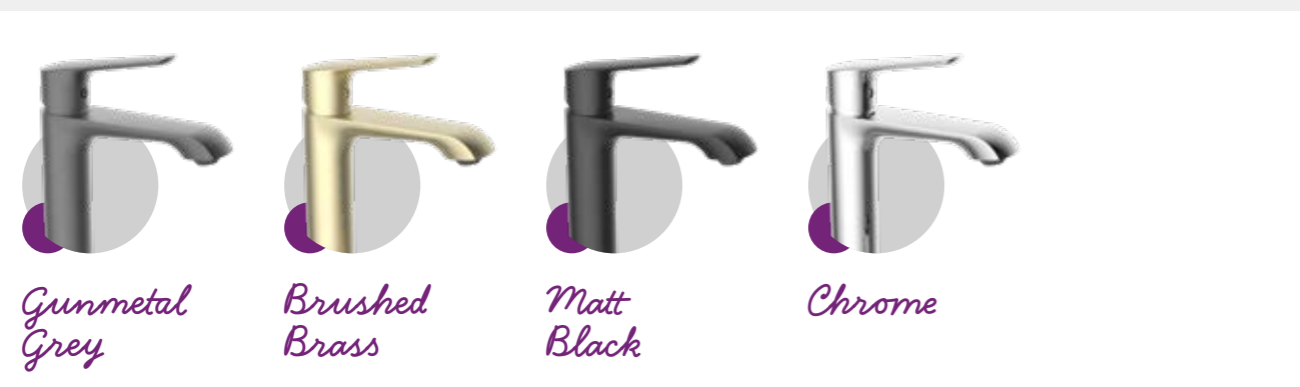

120mm Curved Ceiling Arm

Gunmetal Grey: RCA120-GG €48.48 Inc. VAT	●
Brushed Brass: RCA120-BB €48.48 Inc. VAT	●
Brushed Nickel: RCA120-BN €60.68 Inc. VAT	●
Matt Black: RCA120-BL €103.39 Inc. VAT	●
Chrome: RCA120 €34.60 Inc. VAT	●

Gunmetal Grey and Brushed Brass Wall Outlet & Handset Holder Kits will come with a pencil handset whereas Brushed Nickel, Matt Black & Chrome version will come with a push-button handset.

Hanna

BY AQUALLA

Hanna

The Timeless Collection.

Its distinctive spout is designed to fit perfectly into your bathroom, giving it a soft yet modern touch with a slightly elevated handle.

Experience Hanna in Gunmetal Grey, Brushed Brass, Matt Black or Chrome