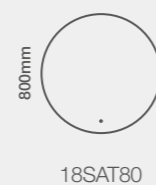

Fitting

Cruise Live[®]

Music in your mirror

Model Shown: 700 x 500mm

Size Options

Dimensions	Code	Price
700 x 500mm	7CL75	€572.42 Inc. VAT
800 x 600mm	7CL86	€631.63 Inc. VAT

Features

- Energy efficient LED lighting
- Heated demister pad
- Touch switch power control
- Electric toothbrush & shaver charging socket
- Bluetooth connectivity
- IP44 rated