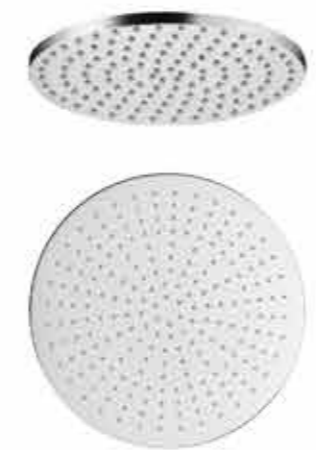

**Luca
Brass Showerhead 250mm**
Code: LS25
€166.06 Inc. VAT

**Luca Brass
Showerhead 300mm**
Code: LS30
€215.54 Inc. VAT

Your Choice

Showerheads

Rain Brass Showerhead 300mm
Code: RS30
€170.66 Inc. VAT

Georgia Brass Showerhead 200mm
Code: GS20
€150.28 Inc. VAT