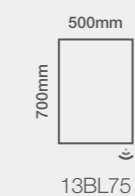

Portrait Fitting Only