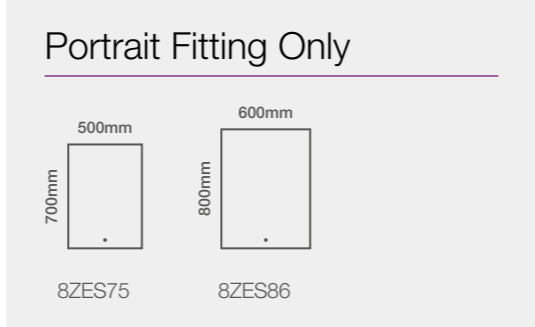

- Energy efficient LED lighting
- Heated demister pad
- Infrared on/off sensor
- IP44 rated

Landscape or Portrait Fitting

Model Shown:
800 x 600mm

Frame

Size Options

Dimensions	Code	Price
700 x 500mm	6FR75	€394.77 Inc. VAT
800 x 600mm	6FR86	€434.24 Inc. VAT

Landscape or Portrait Fitting

Features

- Energy efficient LED lighting
- Heated demister pad
- Black aluminium frame
- Touch switch power control
- IP44 rated

Zest

Size Options

Dimensions	Code	Price
700 x 500mm	8ZES75	€355.29 Inc. VAT
800 x 600mm	8ZES86	€394.77 Inc. VAT

Features

- Energy efficient LED lighting
- Heated demister pad
- Electric toothbrush & shaver charging socket
- Touch switch power control
- IP44 rated

Model Shown: 800 x 600mm

Zen

Size Options

Dimensions	Code	Price
700 x 500mm	2Z75	€315.82 Inc. VAT
800 x 600mm	2Z86	€355.29 Inc. VAT