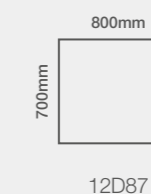

Portrait Fitting Only