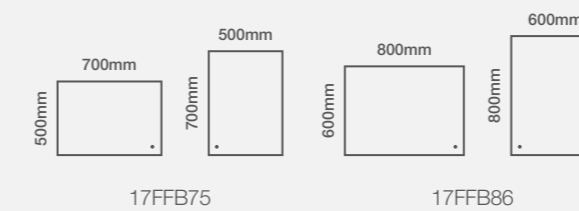

Features

- Energy efficient LED lighting
- Heated demister pad
- Black aluminium frame
- Touch switch power control
- IP44 rated