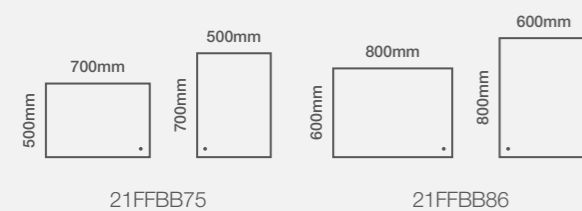

Fitting

22FFBBS70

Fuse Frame Brushed Brass

Size Options

Dimensions	Code	Price
700 x 500mm	21FFBB75	€662.94 Inc. VAT
800 x 600mm	21FFBB86	€724.81 Inc. VAT

Model Shown: 700 x 500mm

Landscape or Portrait Fitting