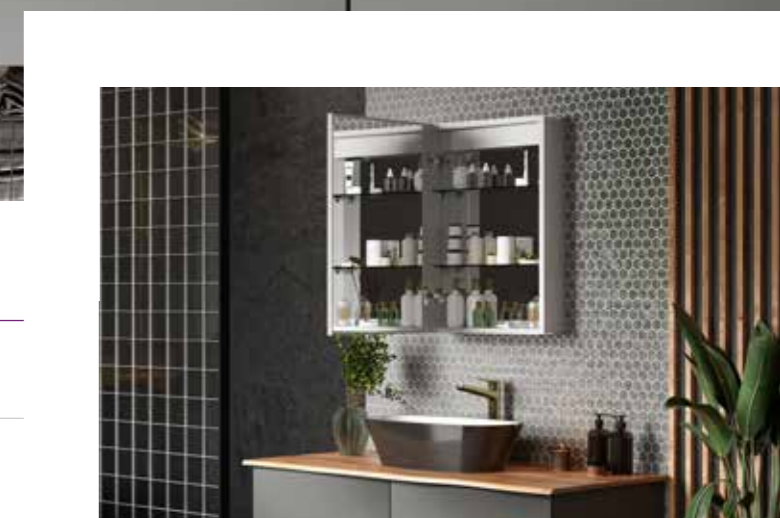

Shown wall mounted

Portrait Fitting Only

Storage Solution