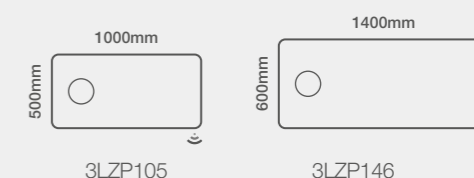

Model Shown: 1400 x 600mm

Landscape Fitting Only

Size Options

Dimensions	Code	Price
700 x 500mm	4BTLLP75	€592.15 Inc. VAT
800 x 600mm	4BTLLP86	€631.63 Inc. VAT
1200 x 600mm	4BTLLP126	€845.93 Inc. VAT

Features