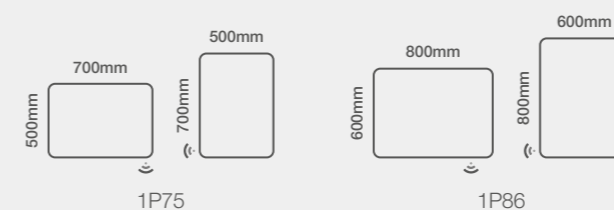

Portrait Fitting Only

Porto

Size Options

Dimensions	Code	Price
700 x 500mm	1P75	€434.25 Inc. VAT
800 x 600mm	1P86	€473.72 Inc. VAT

Landscape or Portrait Fitting

Features

- Energy efficient LED lighting
- Heated demister pad
- Electric toothbrush and shaver charging socket
- Infrared on/off sensor
- IP44 rated