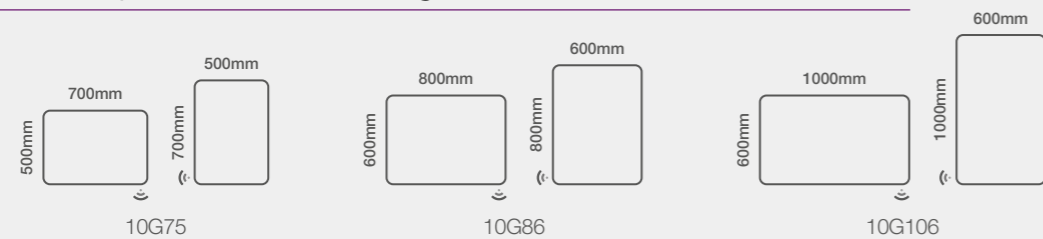

- Energy efficient LED lighting
- Heated demister pad
- Infrared on/off sensor
- IP44 rated

Landscape or Portrait Fitting

Model Shown:
800 x 600mm

Frame

Size Options

Dimensions	Code	Price
700 x 500mm	6FR75	€394.77 Inc. VAT
800 x 600mm	6FR86	€434.24 Inc. VAT

Landscape or Portrait Fitting

Features

- Energy efficient LED lighting
- Heated demister pad
- Black aluminium frame
- Touch switch power control
- IP44 rated

Zest

Size Options

Dimensions	Code	Price
700 x 500mm	8ZES75	€355.29 Inc. VAT
800 x 600mm	8ZES86	€394.77 Inc. VAT