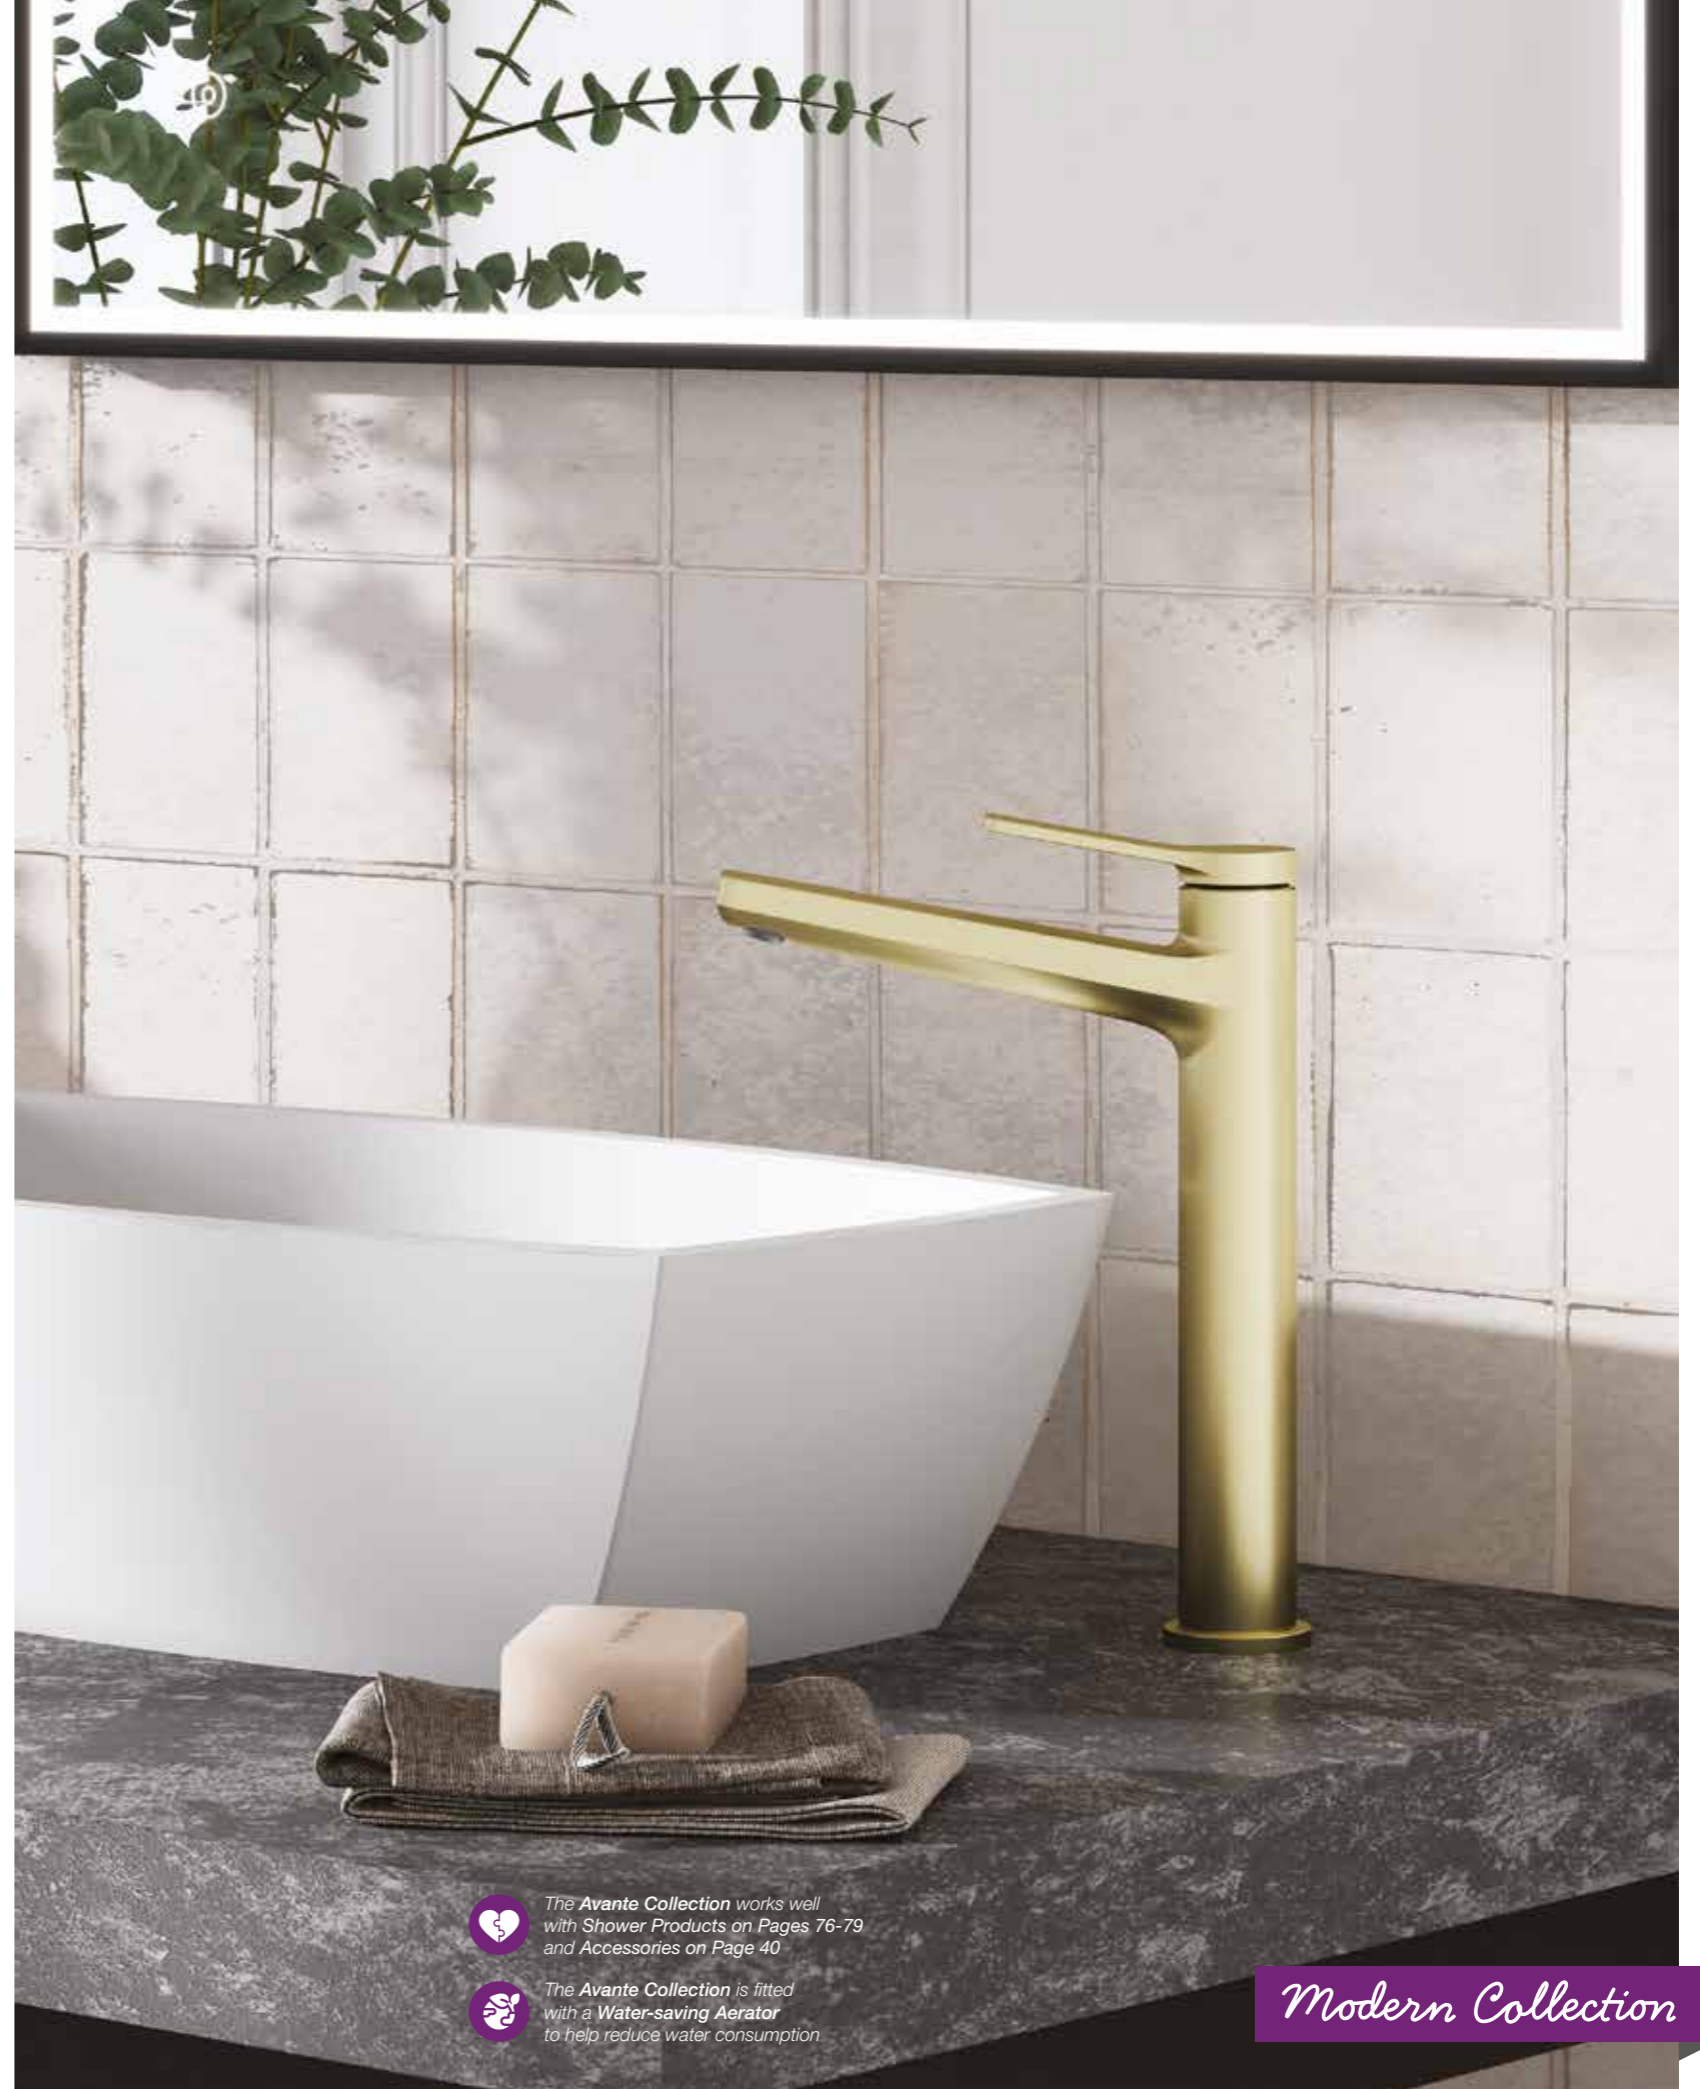

The Avante Collection works well with Shower Products on Pages 76-79 and Accessories on Page 40

The Avante Collection is fitted with a Water-saving Aerator to help reduce water consumption

Modern Collection