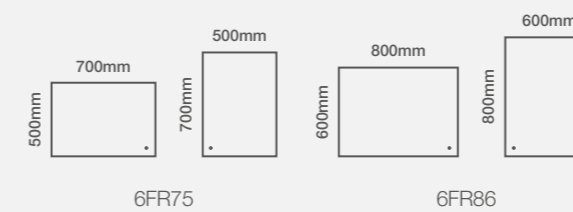

- Energy efficient LED lighting
- Heated demister pad
- Infrared on/off sensor
- IP44 rated

Landscape or Portrait Fitting

Model Shown:
800 x 600mm

Frame

Size Options

Dimensions	Code	Price
700 x 500mm	6FR75	€394.77 Inc. VAT
800 x 600mm	6FR86	€434.24 Inc. VAT

Landscape or Portrait Fitting

Features

- Energy efficient LED lighting
- Heated demister pad
- Black aluminium frame
- Touch switch power control
- IP44 rated

Zest

Size Options

Dimensions	Code	Price
700 x 500mm	8ZES75	€355.29 Inc. VAT
800 x 600mm	8ZES86	€394.77 Inc. VAT