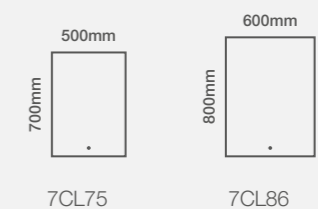

Portrait Fitting Only