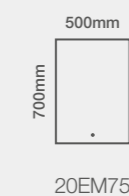

Portrait Fitting Only