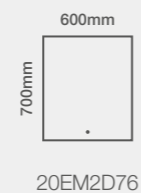

Portrait Fitting Only