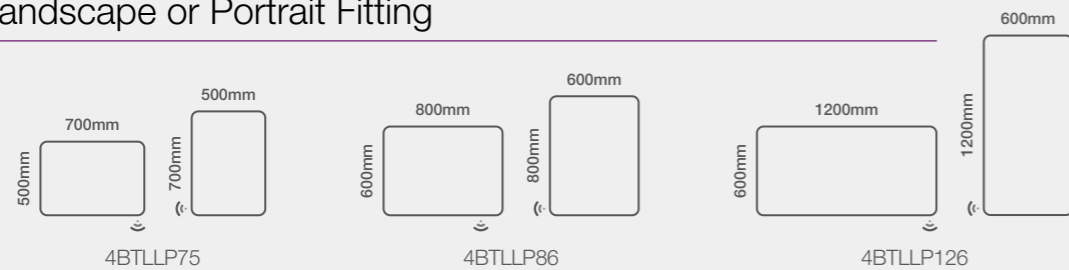

Landscape or Portrait Fitting

5LMP75

5LMP86

Landscape or Portrait Fitting

Model Shown:
800mm Diameter

Model Shown:
600mm Diameter

Music
in your
mirror

Linea Round Plus