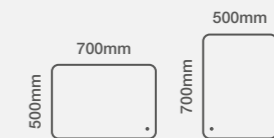

Landscape or Portrait Fitting

5LMP75