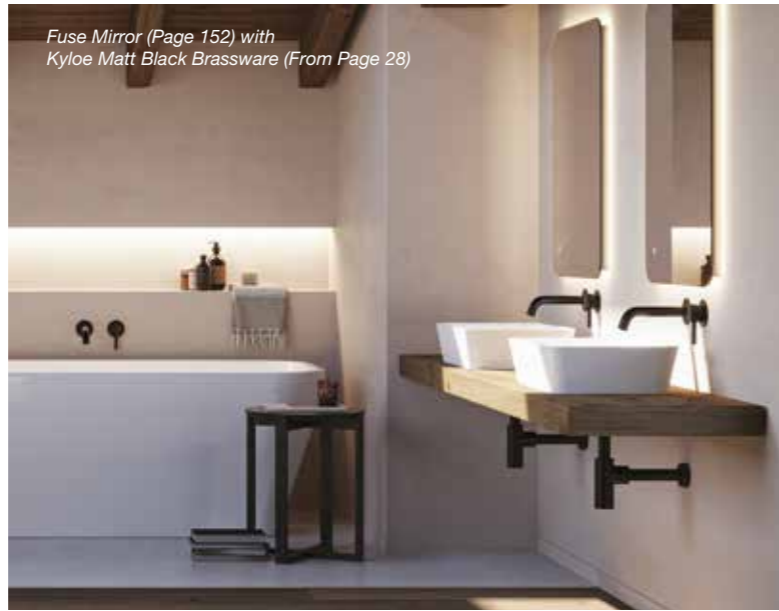

Kyloe Basin Mono Side Lever in Brushed Nickel - Page 28

Emerge Mirror Cabinet - Page 169

Stena Mirror - Page 162

Hanna Freestanding Bath Shower Mixer - Page 50

Ivy Basin Mixer in Matt Black - Page 74

Fuse Mirror (Page 152) with Kylie Matt Black Brassware (From Page 28)