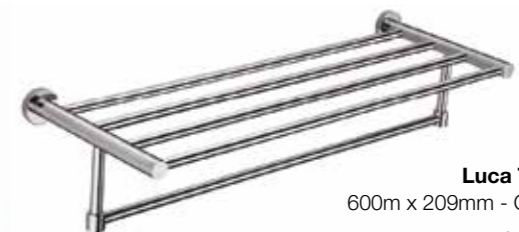

Luca Towel Rack
600m x 209mm - Code: L-TRA
€219.93 Inc. VAT