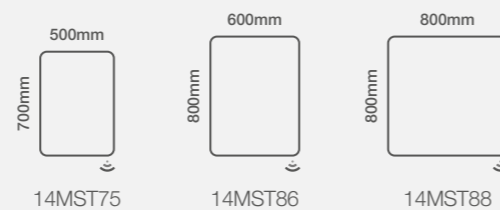

Portrait Fitting Only

Porto

Size Options

Dimensions	Code	Price
700 x 500mm	1P75	€434.25 Inc. VAT
800 x 600mm	1P86	€473.72 Inc. VAT

Landscape or Portrait Fitting

Features

- Energy efficient LED lighting
- Heated demister pad
- Electric toothbrush and shaver charging socket
- Infrared on/off sensor
- IP44 rated