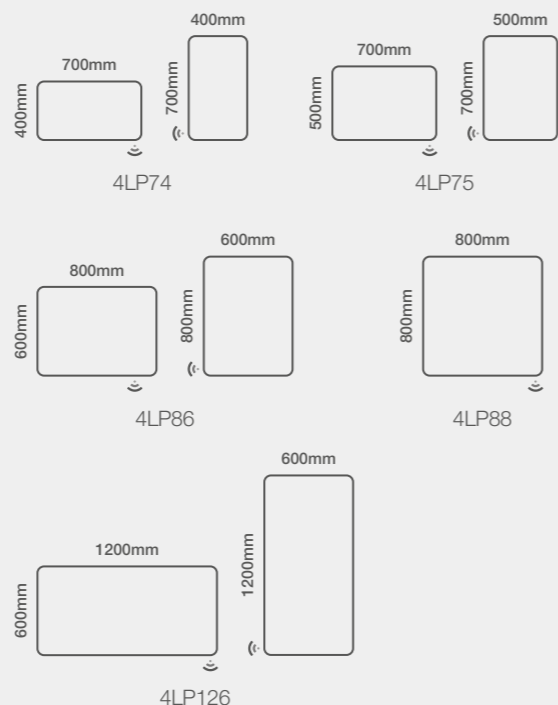

Landscape or Portrait Fitting

Linea Zoom Plus

Size Options

Dimensions	Code	Price
1000 x 500mm	3LZP105	€552.68 Inc. VAT
1400 x 600mm	3LZP146	€750.06 Inc. VAT

Features

- 5x Magnification in-built shaving mirror
- Energy efficient one piece LED lighting strip
- Aesthetically softer design
- Heated demister pad
- Infrared on/off sensor
- IP44 rated