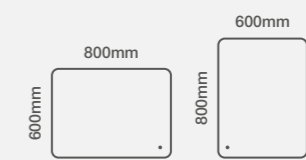

Size Options

Dimensions	Code	Price
700 x 500mm	4BTLLP75	€592.15 Inc. VAT
800 x 600mm	4BTLLP86	€631.63 Inc. VAT
1200 x 600mm	4BTLLP126	€845.93 Inc. VAT

Features

- Energy efficient one piece LED lighting strip
- Aesthetically softer design
- Heated demister pad
- Electric toothbrush and shaver charging socket
- Infrared on/off sensor
- Bluetooth connectivity
- IP44 rated

Size Options

Dimensions	Code	Price
700 x 500mm	5LMP75	€434.25 Inc. VAT
800 x 600mm	5LMP86	€473.72 Inc. VAT

Features

- **Press and hold touch switch to adjust between cool and warm LED lighting**
- Energy efficient one piece LED lighting strip
- Aesthetically softer design
- Heated demister pad
- IP44 rated

Landscape or Portrait Fitting

5LMP86

Landscape or Portrait Fitting