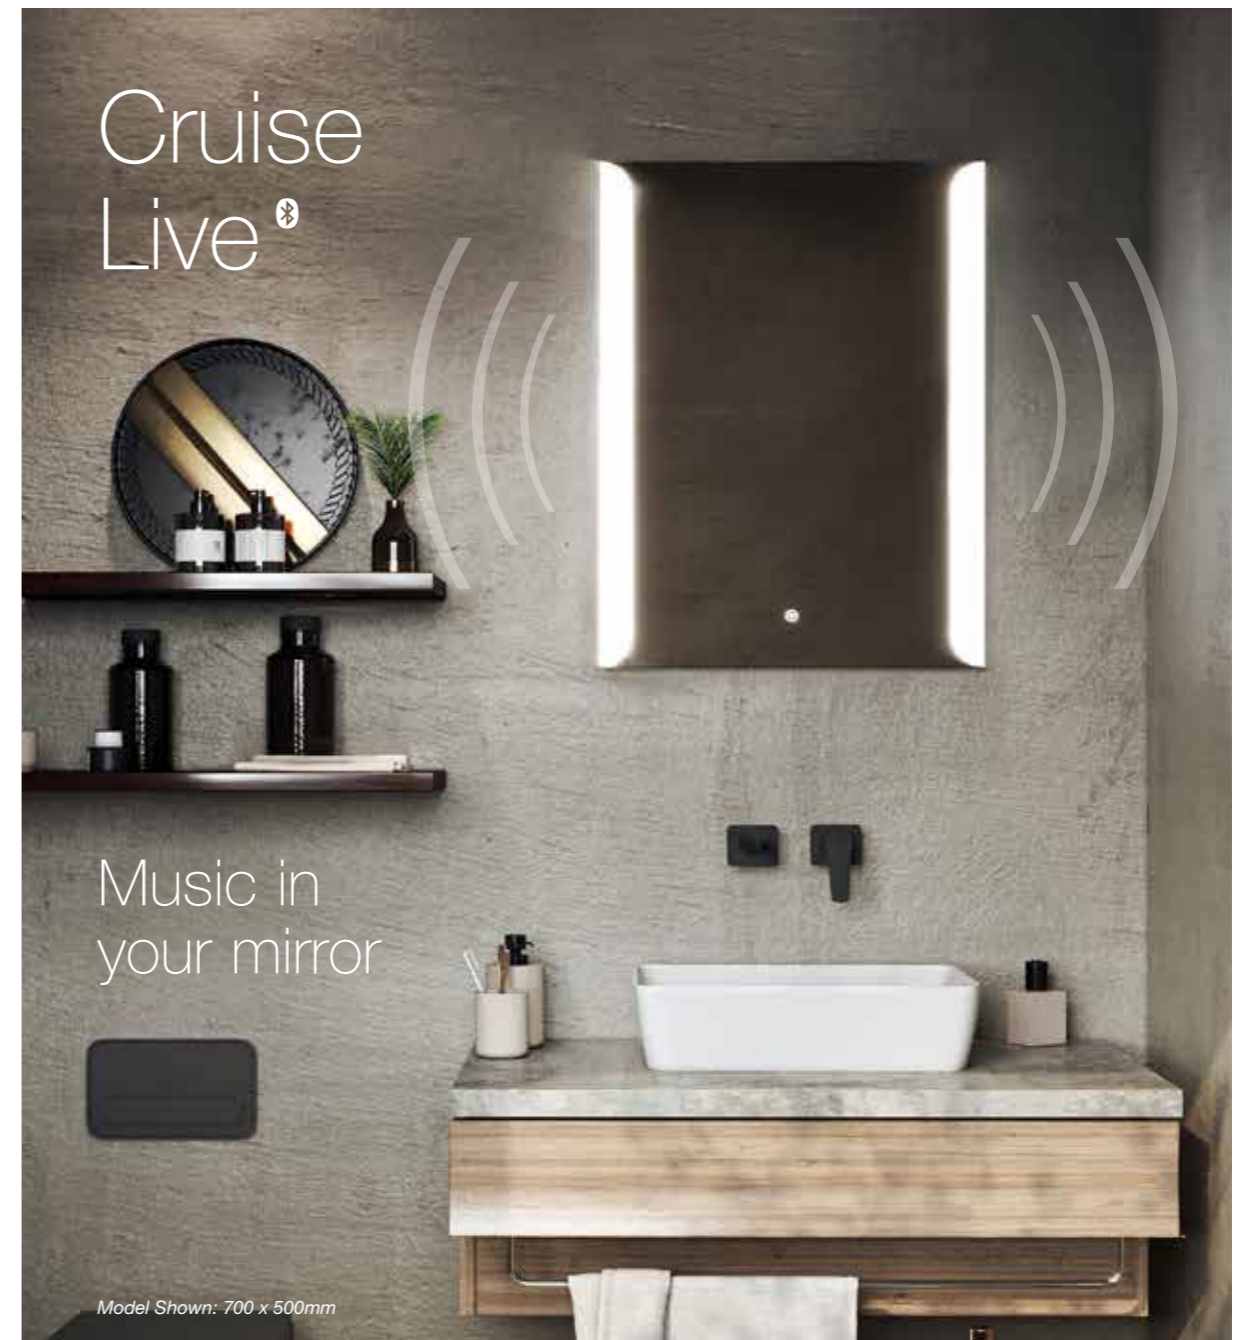

Fitting

Fuse Frame Round Black

with Black
Feature Strap

Size Options

Dimensions	Code	Price
700mm Diameter	22FFBR70	€569.74 Inc. VAT

Features

- Energy efficient LED lighting
- Heated demister pad
- Black aluminium frame
- Touch switch power control
- With black feature strap
- IP44 rated

Fitting

Saturn

Size Options

Dimensions	Code	Price
800mm Diameter	18SAT80	€563.96 Inc. VAT

Features

- Halo effect LED backlighting
- Sandblasted edging
- Touch switch power control
- Heated demister pad
- IP44 rated

Fitting

Cruise Live[®]

Music in your mirror

Model Shown: 700 x 500mm

Size Options

Dimensions	Code	Price
700 x 500mm	7CL75	€572.42 Inc. VAT
800 x 600mm	7CL86	€631.63 Inc. VAT

Features

- Energy efficient LED lighting
- Heated demister pad
- Touch switch power control
- Electric toothbrush & shaver charging socket
- Bluetooth connectivity
- IP44 rated