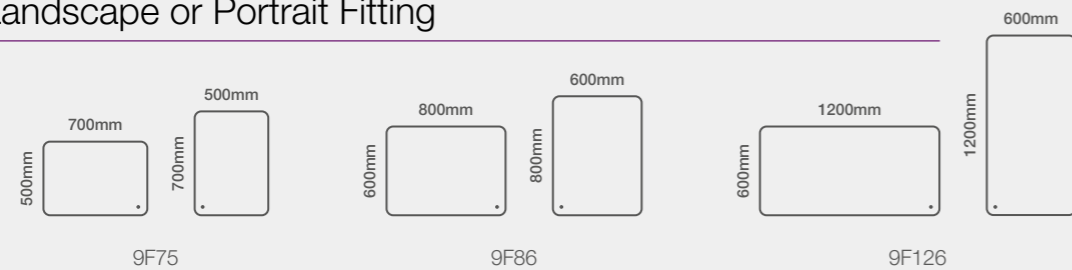

Fitting

Model Shown:
800 x 600mm

Fuse

Size Options

Dimensions	Code	Price
700 x 500mm	9F75	€394.77 Inc. VAT
800 x 600mm	9F86	€434.25 Inc. VAT
1200 x 600mm	9F126	€572.42 Inc. VAT

Features

- Press and hold touch switch to adjust between cool and warm LED lighting
- Energy efficient LED lighting
- Heated demister pad
- Frameless mirror with controlled LED lighting
- Slimline 33mm wall projection
- IP44 rated

Landscape or Portrait Fitting

Model Shown: 800mm Diameter

Fuse Round

Size Options

Dimensions	Code	Price
600mm Diameter	16FR60	€338.37 Inc. VAT
800mm Diameter	16FR80	€432.37 Inc. VAT

Features

- Press and hold touch switch to adjust between cool and warm LED lighting
- Energy efficient LED lighting
- Heated demister pad
- Frameless mirror with controlled LED lighting
- Slimline 30mm wall projection
- IP44 rated