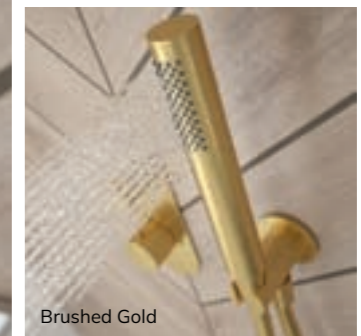

Chrome		USH0029 €165
--------	--	---------------------

Shower Handsets

Chrome

Matt Black

Brushed Gold

Brushed Nickel

NEW

ALITA Round Handset