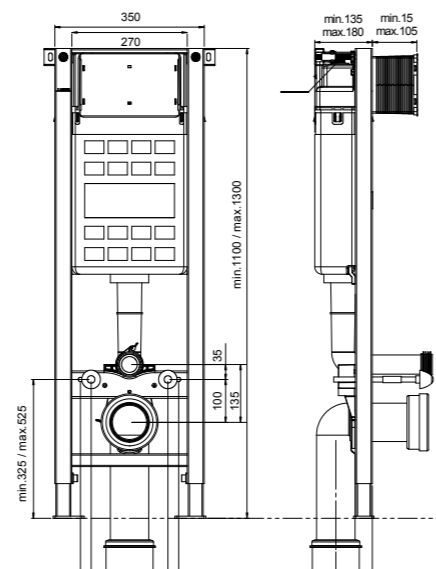

FASTFIX Frame for Wall Hung WCs

Includes pan connectors with front access, dual flush cistern and rectangular or circular flush plate [excluding wc pan]

W350 x H1100-1300 x D150-180mm

Chrome		T074113P43
White		T074113P44
Black		T074113P45
Chrome		T074113P47
White		T074113P48
Black		T074113P49