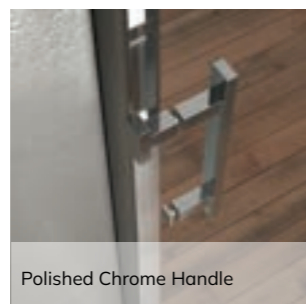

SHOWER ENCLOSURES & TRAYS

Polished Silver Aluminium Profiles

Easy-Glide Nylon And Brass Rollers

Easy Clean Safety Glass

Top Cover Cap

Push Down Bottom Rollers For Easy Cleaning

Metal Magnetic Door Closure

Concealment Strip