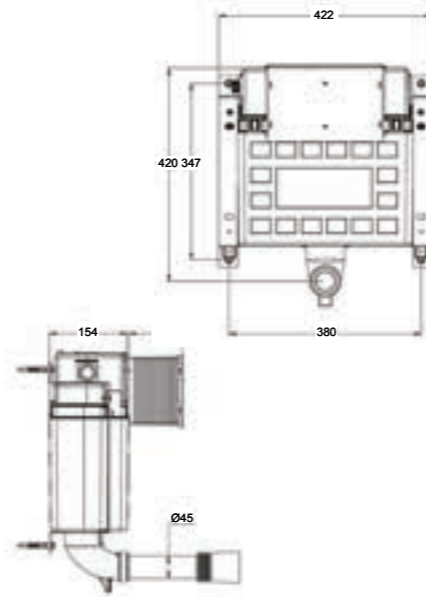

Concealed Cistern for Back To Wall WCs

Includes pan connectors with front access, dual flush cistern and rectangular or circular flush plate [excluding wc pan]

W420 x H420 x D155 - 185mm

Chrome		USW0147
White		USW0148
Black		USW0149
Chrome		USW0150
White		USW0151
Black		USW0152

FASTFIX Frame for Wall Hung WCs

Includes pan connectors with top and front access, dual flush compact cistern and rectangular or circular flush plate [excluding wc pan]

W420 x H780-880 x D155-185mm

Chrome		T064113P43
White		T064113P44
Black		T064113P45
Chrome		T064113P47
White		T064113P48
Black		T064113P49

Install Fascia Plate To Top Or Front