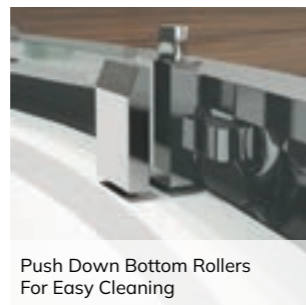

SHOWER ENCLOSURES & TRAYS

Polished Silver Aluminium Profiles

Easy-Glide Nylon And Brass Rollers

Easy Clean Safety Glass

Top Cover Cap

Push Down Bottom Rollers For Easy Cleaning

Metal Magnetic Door Closure

Concealment Strip