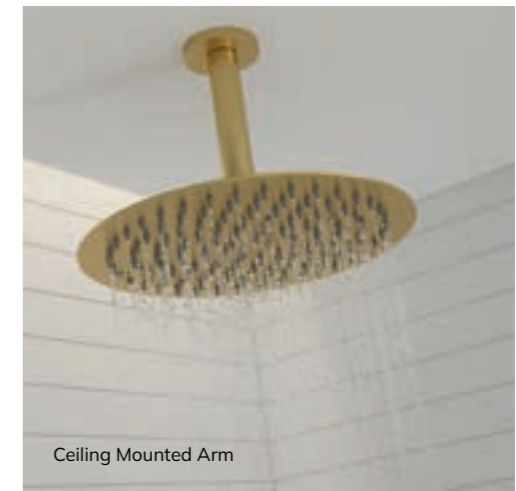

Choice of Wall or Ceiling Mounted Arm