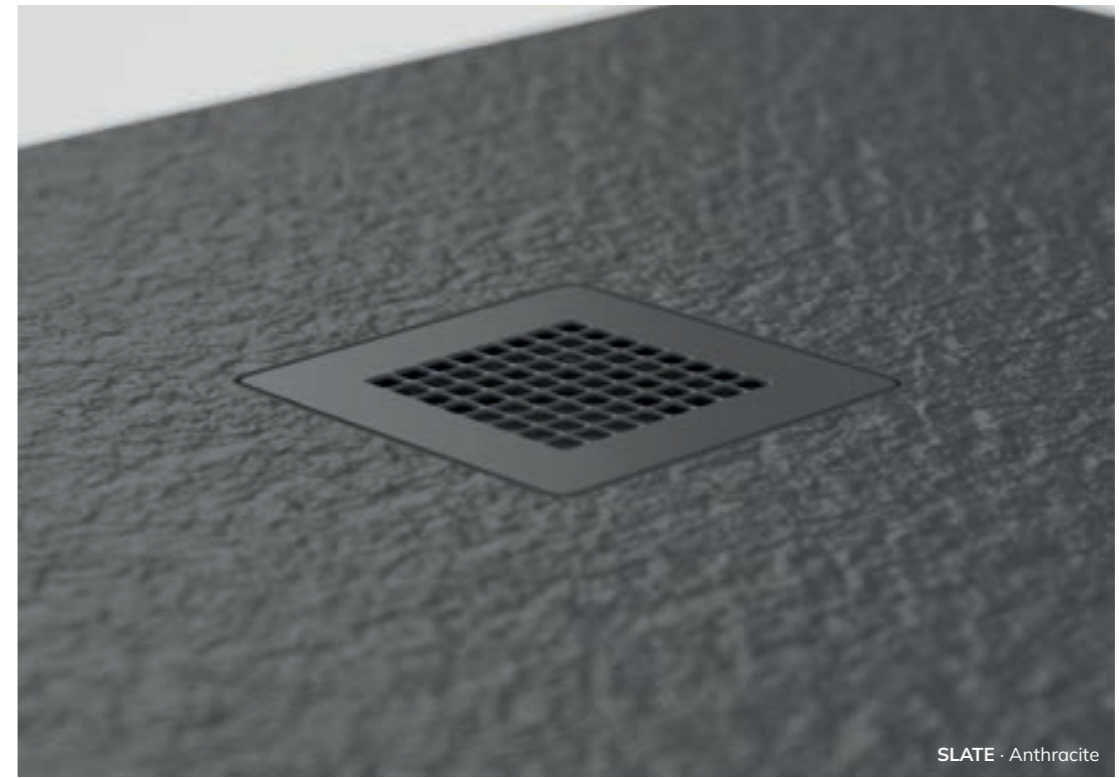

SLATE

White

Anthracite

Taupe

Black