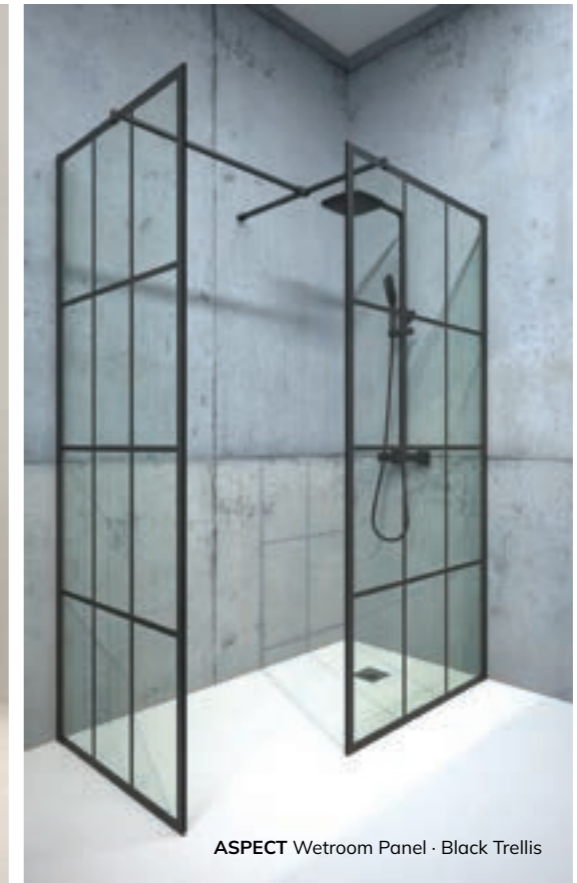

ASPECT Wetroom Panel - Matt Black

ASPECT Wetroom Panel - Chrome

ASPECT Wetroom Panel - White

ASPECT Wetroom Panel - Brushed Gold

ASPECT Wetroom Panel - Black Trellis

ASPECT Chrome Wetroom Panels

Size	Adjustment Min - Max	Code	
700	670 - 690	AWRP0700CP	€405
800	770 - 790	AWRP0800CP	€405
900	870 - 890	AWRP0900CP	€445
1000	970 - 990	AWRP1000CP	€460
1100	1070 - 1090	AWRP1100CP	€485
1200	1170 - 1190	AWRP1200CP	€510
1400	1370 - 1390	AWRP1400CP	€570
Includes overhead support bar			
Flipper Panel W300mm		ACWRFP	€285