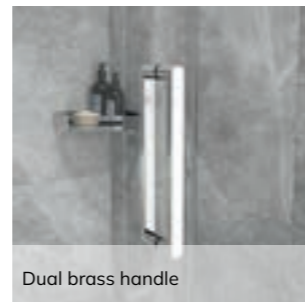

Dual brass handle