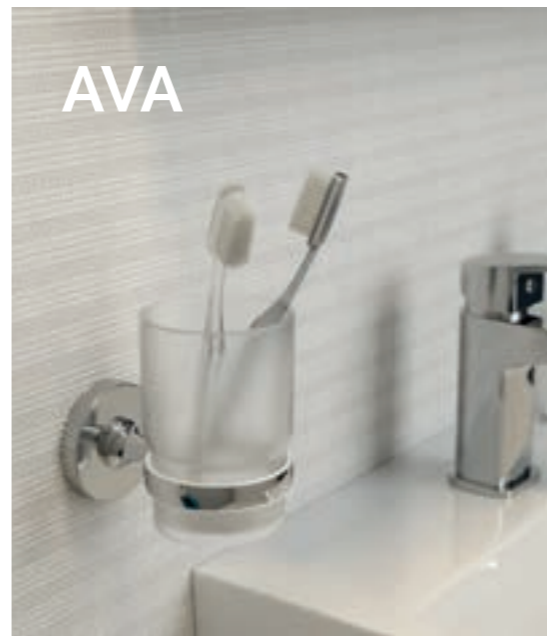

Towel Ring
UA0033 €65

Towel Rail 45cm
UA0034 €100

ARCANA

Toothbrush Holder €45
Chrome ● UA0025
Matt Black ● UA0030

Robe Hook €35
Chrome ● UA0022
Matt Black ● UA0027

Toilet Roll Holder €45
Chrome ● UA0021
Matt Black ● UA0026

Towel Ring €45
Chrome ● UA0023
Matt Black ● UA0028

Towel Rail 45cm €65
Chrome ● UA0024
Matt Black ● UA0029

Toothbrush Holder
UA0015 €45

Robe Hook
UA0012 €35

Toothbrush Holder
UA0020 €45

Robe Hook
UA0017 €35