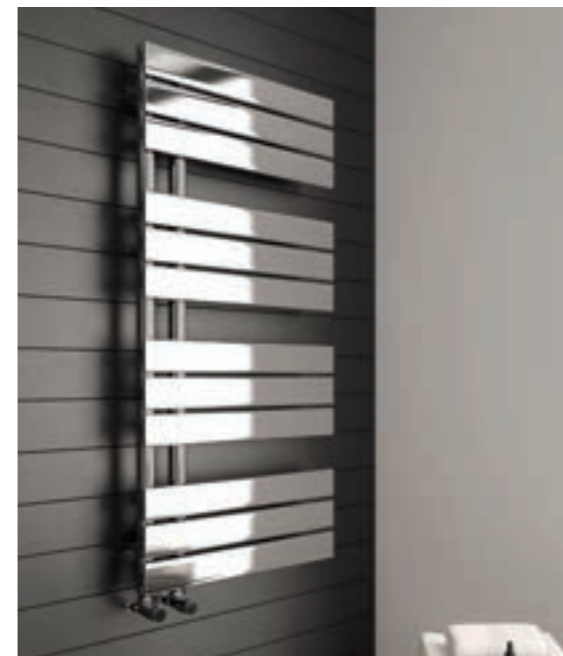

COMO

COMO

Flat tube
BTU 1620, pipe centre 80mm
H1126 x W550mm

- ☐ Chrome *CO1255CP* €640
- ☐ Anthracite *CO1255AT* €530