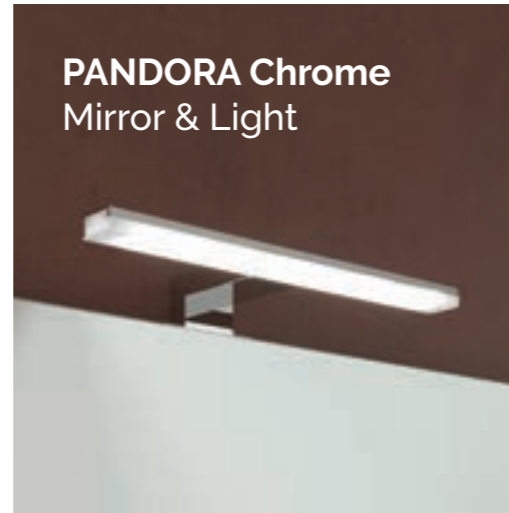

PANDORA Chrome
Mirror & Light