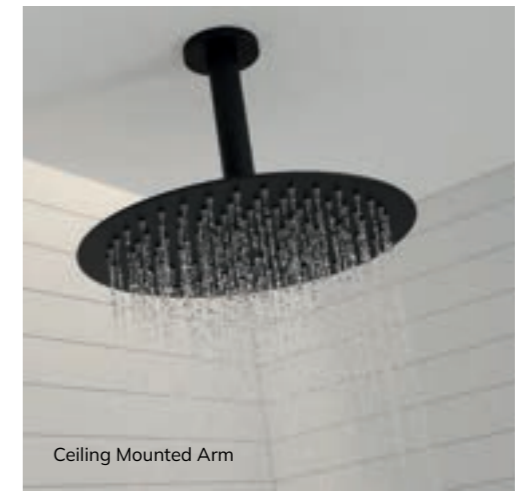

Choice of Wall or Ceiling Mounted Arm