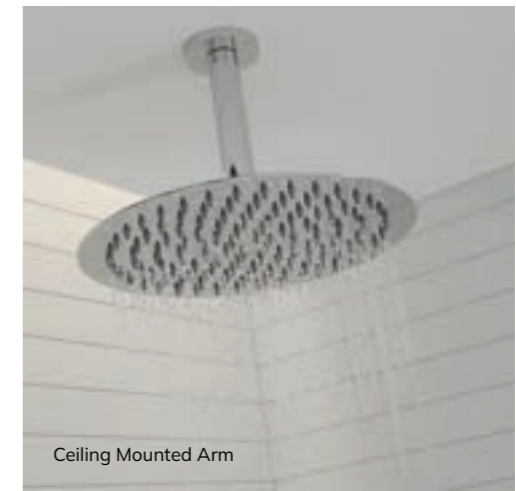

Choice of Wall or Ceiling Mounted Arm