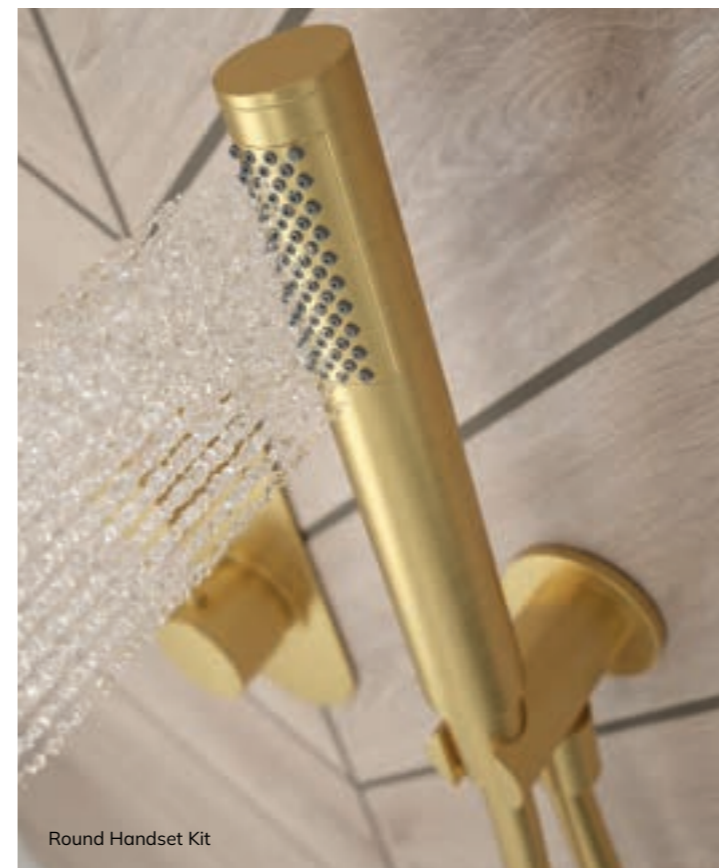

Choice of Wall or Ceiling Mounted Arm