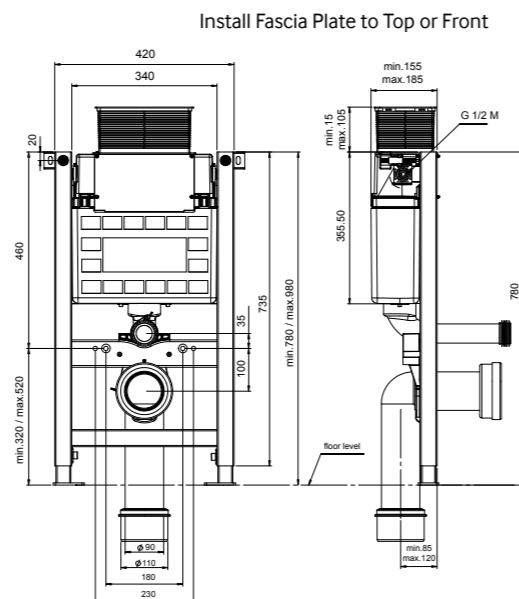

Concealed Cistern for Back To Wall WCs

Includes pan connectors with front access, dual flush cistern and rectangular or circular flush plate [excluding wc pan]

W420 x H420 x D155 - 185mm

Chrome		USW0147
White		USW0148
Black		USW0149
Chrome		USW0150
White		USW0151
Black		USW0152

FASTFIX Frame for Wall Hung WCs

Includes pan connectors with top and front access, dual flush compact cistern and rectangular or circular flush plate [excluding wc pan]

W420 x H780-880 x D155-185mm

Chrome		T064113P43
White		T064113P44
Black		T064113P45
Chrome		T064113P47
White		T064113P48
Black		T064113P49

Install Fascia Plate To Top Or Front

FASTFIX Frame for Wall Hung WCs

Includes pan connectors with front access, dual flush cistern and rectangular or circular flush plate [excluding wc pan]

W350 x H1100-1300 x D150-180mm

Chrome		T074113P43
White		T074113P44
Black		T074113P45
Chrome		T074113P47
White		T074113P48
Black		T074113P49

PRODUCT GUARANTEES

At SONAS Bathrooms our products have become the benchmark for others to follow. Our ranges are specifically tailored to meet the requirements of Homeowners, Installers and Trade Professionals.

All our products are manufactured to appropriate industry standards and where required to the necessary EN standards. For your additional peace of mind, we fully support our product guarantees with our technical support and spare parts after sales service.

In the event that you do encounter a problem with a SONAS product please contact us with the details of the fault and a proof of purchase from the SONAS dealer where the item was bought and we will do the rest. All after sales or technical queries can be emailed directly to customerservice@sonasbathrooms.com which will be answered by one of our in-house qualified plumbing advisors.

Ceramics