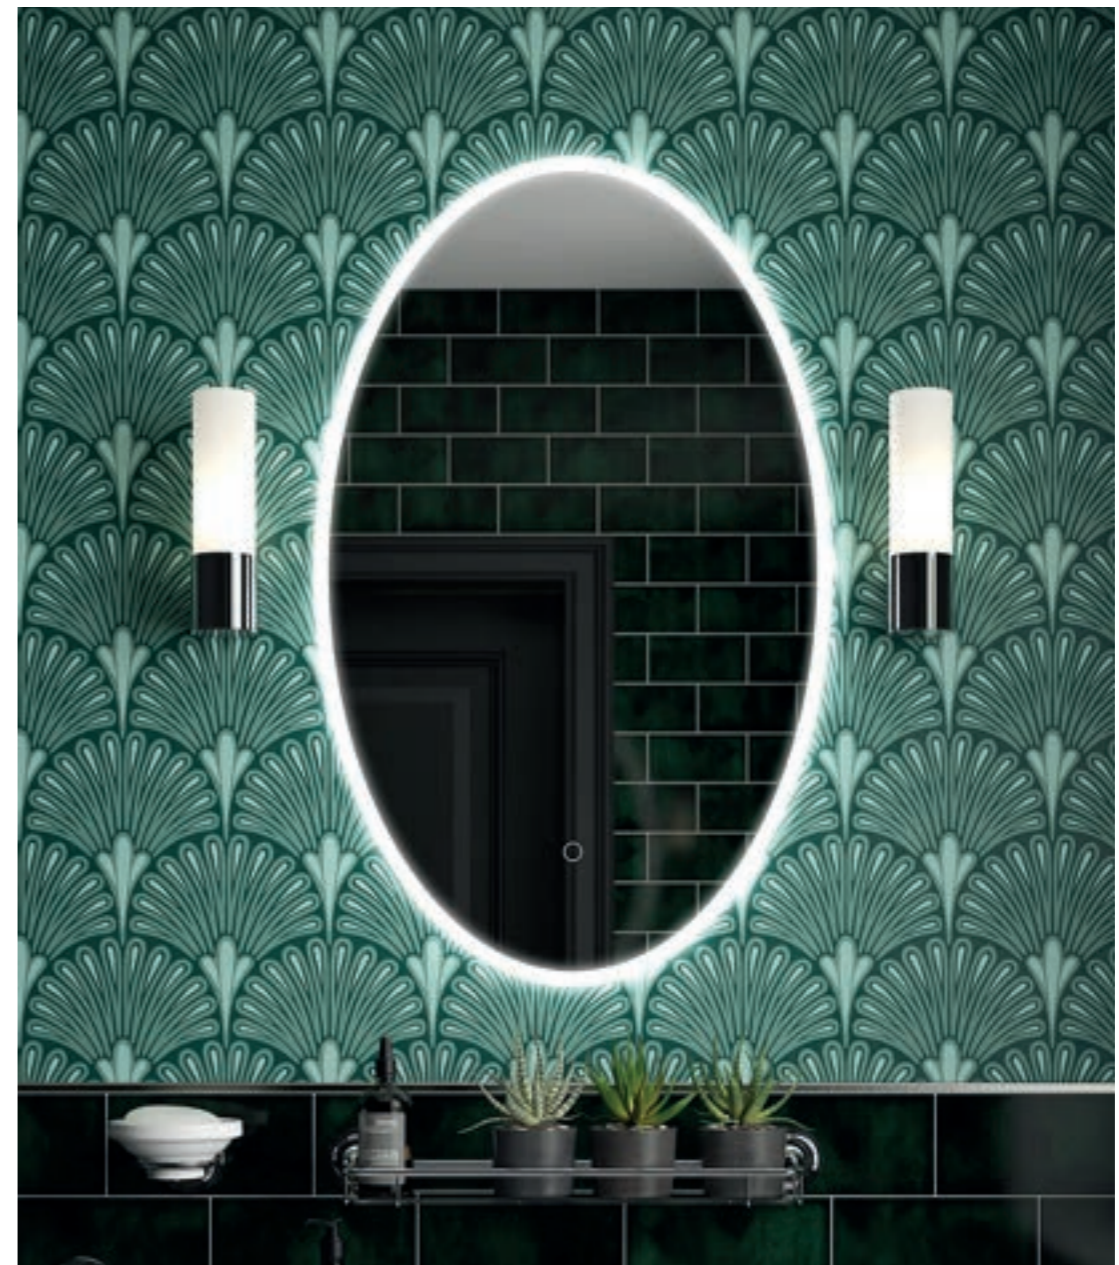

SANSA Mirrors

MIRRORS & LIGHTS

SANSA

SANSA

Features

- Energy efficient LED lights
- Touch switch
- Heated demister pad
- IP44

Round

Ø600mm	UM0014	€395
Ø800mm	UM0015	€520

Oval

W600 x H800mm	UM0018	€520

Rectangle

W500 x H700mm	SLM5070	€375
W600 x H800mm	SLM6080	€430
W1000 x H600mm	SLM60100	€610
W1200 x H600mm	SLM60120	€695

sonasbathrooms.com