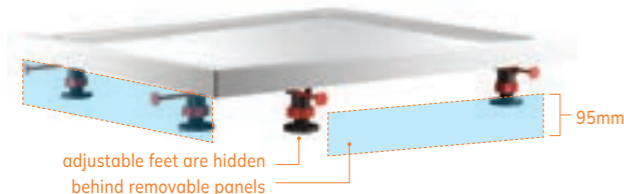

adjustable feet are hidden behind removable panels

KRISTAL
LOW PROFILE
SHOWER TRAYS

€155