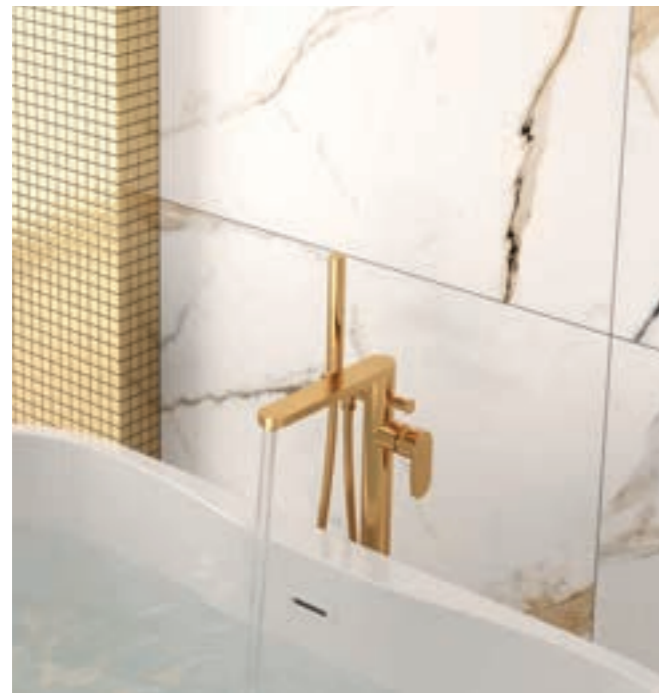

NORFOLK

Available in

TAPS

Cloakroom Basin Mixer
min. operating pressure: 0.2 bar

Chrome		UBR0095	€105
Matt Black		UBR0051	€135
Brushed Gold		UBR0073	€135

Basin Taps
min. operating pressure: 0.2 bar

Chrome		CORN111	€115

Bath Filler
min. operating pressure: 0.2 bar

Chrome		CORN003	€195
Matt Black		UBR0048	€230
Brushed Gold		UBR0070	€230

*This product requires a bath filler.
See page 254

Basin Mixer
min. operating pressure: 0.2 bar

Chrome		UBR0093	€120
Matt Black		UBR0047	€145
Brushed Gold		UBR0069	€145

Bidet Mixer
min. operating pressure: 0.2 bar

Chrome		CORN008	€120

Bath Shower Mixer
min. operating pressure: 0.2 bar

Chrome		CORN004	€225
Matt Black		UBR0049	€285
Brushed Gold		UBR0071	€285

4 Hole Bath Shower Mixer
min. operating pressure: 1 bar

Chrome		CORN009	€285
Matt Black		UBR0052	€320
Brushed Gold		UBR0074	€320

Freestanding Basin Mixer
min. operating pressure: 0.5 bar

Chrome		UBR0094	€195
Matt Black		UBR0050	€245
Brushed Gold		UBR0072	€245

Wall Mounted Basin Mixer
min. operating pressure: 0.5 bar

Chrome		UBR0105	€215
Matt Black		UBR0053	€245
Brushed Gold		UBR0075	€245

Floor Standing Bath Shower Mixer
min. operating pressure: 1 bar

Chrome		CORN001	€620
Matt Black		UBR0056	€640
Brushed Gold		UBR0078	€640

PLEASE NOTE*
Floor Standing bath shower mixer must be supplied to your installer at first fix stage.