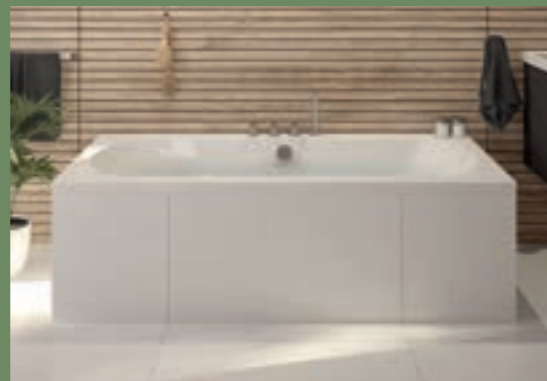

Corner/Offset Baths

The ideal solution for space saving. Corner/Offset baths do not require a long wall as straight baths do, so can be neatly tucked into corners where another bath may not fit. These baths are available in left or right-hand orientation.

Shower Baths

Shower Baths are the perfect balance of luxury and practicality. There are 2 styles to choose from: P-shape and L-shape. These baths are wider at the showering area for comfort when standing. Both are available in left or right-handed orientation.