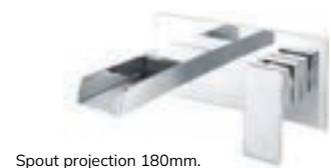

Spout projection 180mm. Basin waste not included with wall mounted basin mixer

Wall Mounted Basin Mixer

min. operating pressure: 0.5 bar

Chrome ☐ MYKBIN007 **€235**