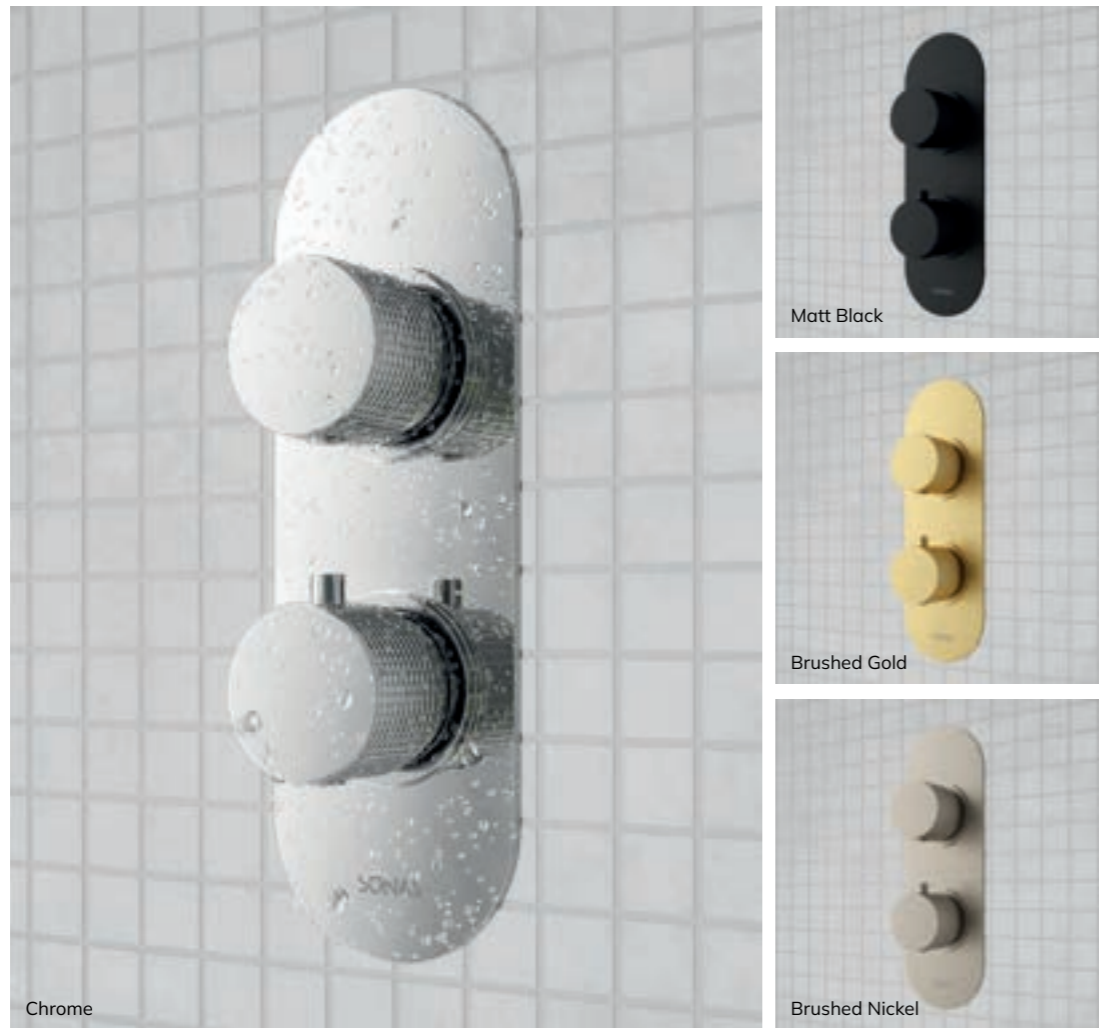

Concealed Thermostatic Shower Valves

Chrome

Matt Black

Brushed Gold

Brushed Nickel

NEW

ALITA Knurled

- Concealed Thermostatic Shower Valve
- Knurled Handles provide additional grip
- Min operating pressure: 0.5 bar

		2 Outlet	3 Outlet
Chrome	<i>USH0088</i>	€350	<i>USH0089</i> €450
Matt Black	<i>USH0090</i>	€395	<i>USH0091</i> €495
Brushed Gold	<i>USH0092</i>	€395	<i>USH0093</i> €495
Brushed Nickel	<i>USH0094</i>	€395	<i>USH0095</i> €495

ALITA Round

min. operating pressure: 0.5 bar

1 Outlet	<i>QRSV21CP</i>	€340
2 Outlet	<i>QRSV22CP</i>	€350

min. operating pressure: 0.5 bar

2 Outlet	<i>QRSV32CP</i>	€425
3 Outlet	<i>QRSV33CP</i>	€435

min. operating pressure: 0.5 bar

2 Outlet	<i>USH0018</i>	€455

ALITA Square

min. operating pressure: 0.5 bar

1 Outlet	<i>QSQSV21CP</i>	€340
2 Outlet	<i>QSQSV22CP</i>	€350

min. operating pressure: 0.5 bar

2 Outlet	<i>QSQSV32CP</i>	€425
3 Outlet	<i>QSQSV33CP</i>	€435

min. operating pressure: 0.5 bar

2 Outlet	<i>USH0019</i>	€455

Manual Shower Valves

Min. operating pressure: 0.5 bar

Manual shower valve
with DIVERTER
CCC612CR €160

Manual shower valve
CCC602CR €105

Manual shower valve
with DIVERTER
NOR612CR €160

Manual shower valve
NOR602CR €105