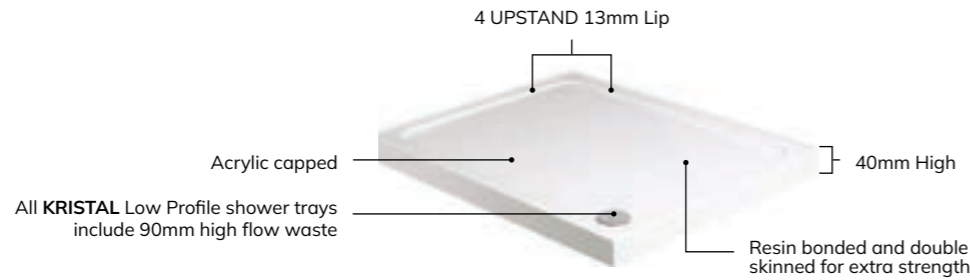

SLATE · Taupe

SLATE · Black

SAFE SEAL
WATERPROOF AND FLEXIBLE SEAL BAND

See Page 311

	Width (mm)	Length (mm)	White	Anthracite	Taupe	Black		
SLATE Square								
	800	800	NSL80WH	NSL80AT	NSL80TP	NSL80BLK	€525	
	900	900	NSL90WH	NSL90AT	NSL90TP	NSL90BLK		
SLATE Quadrant (Radius 550mm)								
	900	900	NSLQ90WH	NSLQ90AT	NSLQ90TP	NSLQ90BLK	€550	
	1000	1000	NSLQ100WH	NSLQ100AT	NSLQ100TP	NSLQ100BLK	€650	
SLATE Offset Quadrant (Radius 550mm) Offset quadrant shower trays are available in left or right hand.								
	800	1000 L	NSLQ1080LHWH	NSLQ1080LHAT	NSLQ1080LHTP	NSLQ1080LHBLK	€585	
		1000 R	NSLQ1080RHWH	NSLQ1080RHAT	NSLQ1080RHTP	NSLQ1080RHBLK		
		1200	L	NSLQ1280LHWH	NSLQ1280LHAT	NSLQ1280LHTP	NSLQ1280LHBLK	€605
			R	NSLQ1280RHWH	NSLQ1280RHAT	NSLQ1280RHTP	NSLQ1280RHBLK	
	900	1200 L	NSLQ1290LHWH	NSLQ1290LHAT	NSLQ1290LHTP	NSLQ1290LHBLK	€665	
		1200 R	NSLQ1290RHWH	NSLQ1290RHAT	NSLQ1290RHTP	NSLQ1290RHBLK		
SLATE Rectangular								
	800	900	NSL9080WH	NSL9080AT	NSL9080TP	NSL9080BLK	€585	
		1000	NSL1080WH	NSL1080AT	NSL1080TP	NSL1080BLK	€565	
		1200	NSL1280WH	NSL1280AT	NSL1280TP	NSL1280BLK	€585	
	900	1000	NSL1090WH	NSL1090AT	NSL1090TP	NSL1090BLK	€585	
		1200		NSL1290WH	NSL1290AT	NSL1290TP	NSL1290BLK	€625
SLATE Large Rectangular								
	700	1700	NSL1770WH	NSL1770AT	NSL1770TP	NSL1770BLK	€790	
		1800	NSL1870WH	NSL1870AT	NSL1870TP	NSL1870BLK	€775	
	800	1400	NSL1480WH	NSL1480AT	NSL1480TP	NSL1480BLK	€635	
		1500	NSL1580WH	NSL1580AT	NSL1580TP	NSL1580BLK	€695	
		1600	NSL1680WH	NSL1680AT	NSL1680TP	NSL1680BLK	€725	
		1700	NSL1780WH	NSL1780AT	NSL1780TP	NSL1780BLK	€795	
		1800	NSL1880WH	NSL1880AT	NSL1880TP	NSL1880BLK	€795	
		1900	NSL1980WH	NSL1980AT	NSL1980TP	NSL1980BLK	€895	
		2000	NSL2080WH	NSL2080AT	NSL2080TP	NSL2080BLK	€925	
		900	1400	NSL1490WH	NSL1490AT	NSL1490TP	NSL1490BLK	€695
	1500		NSL1590WH	NSL1590AT	NSL1590TP	NSL1590BLK	€775	
	1600		NSL1690WH	NSL1690AT	NSL1690TP	NSL1690BLK	€795	
	1700		NSL1790WH	NSL1790AT	NSL1790TP	NSL1790BLK	€875	
	1800		NSL1890WH	NSL1890AT	NSL1890TP	NSL1890BLK	€895	
	1900		NSL1990WH	NSL1990AT	NSL1990TP	NSL1990BLK	€945	
	2000		NSL2090WH	NSL2090AT	NSL2090TP	NSL2090BLK	€965	