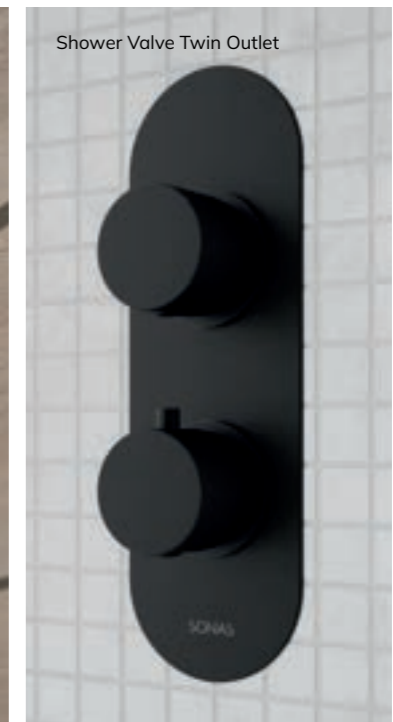

Choice of Wall or Ceiling Mounted Arm