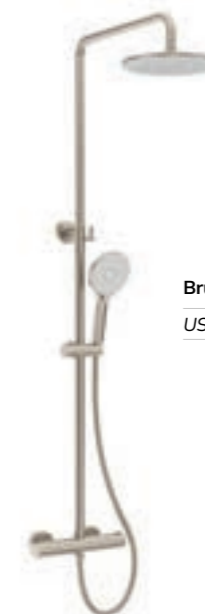

€495

Brushed Nickel

USH0027

€495

NEW

ALITA

Chrome Bar Valve Kit

- Exposed thermostatic shower valve
- Cool Touch
- Round slide rail kit
- 1.5 metre hose
- Fast fit bracket included
- Minimum operating pressure: 0.2 bar (dynamic)