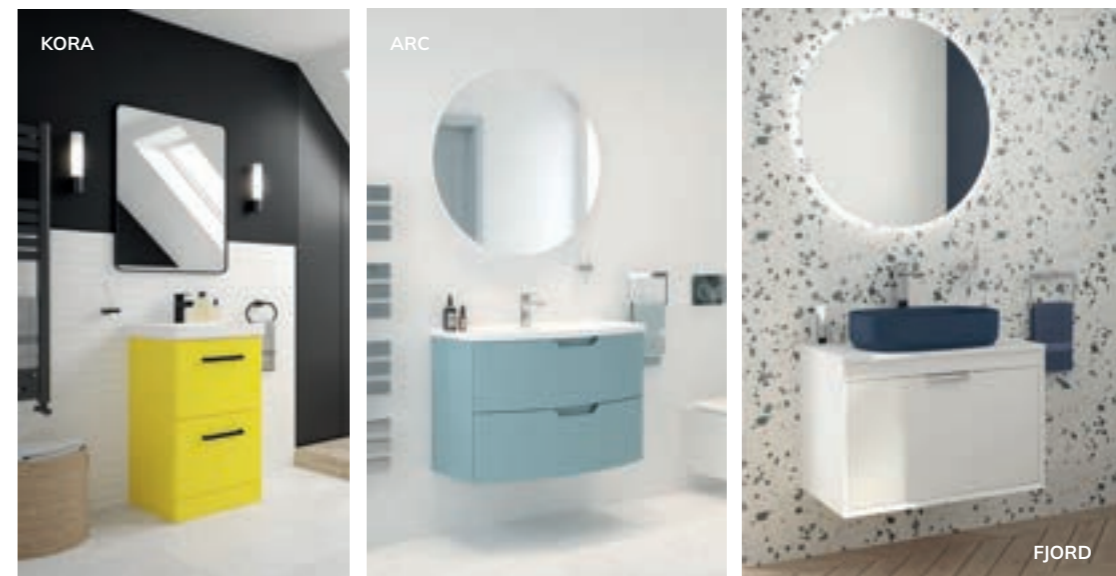

SONAS

SCANDINAVIAN

COLLECTION

The SONAS Scandinavian Collection comprises eight distinct furniture ranges inspired by the natural landscape of the region. Together they represent clean, simple lines, and minimalism. Our designers have achieved both enhanced functionality and form. Within the Scandinavian collection explore the range of distinctive finishes and the alternative options of integrated or countertop basins with either gloss finish first class ceramics, or matt solid surface resin basins. The choice of muted dark hues, light neutral colours, and warm colours, creates a feeling that is warm and inviting.

*Colours vary depending on range