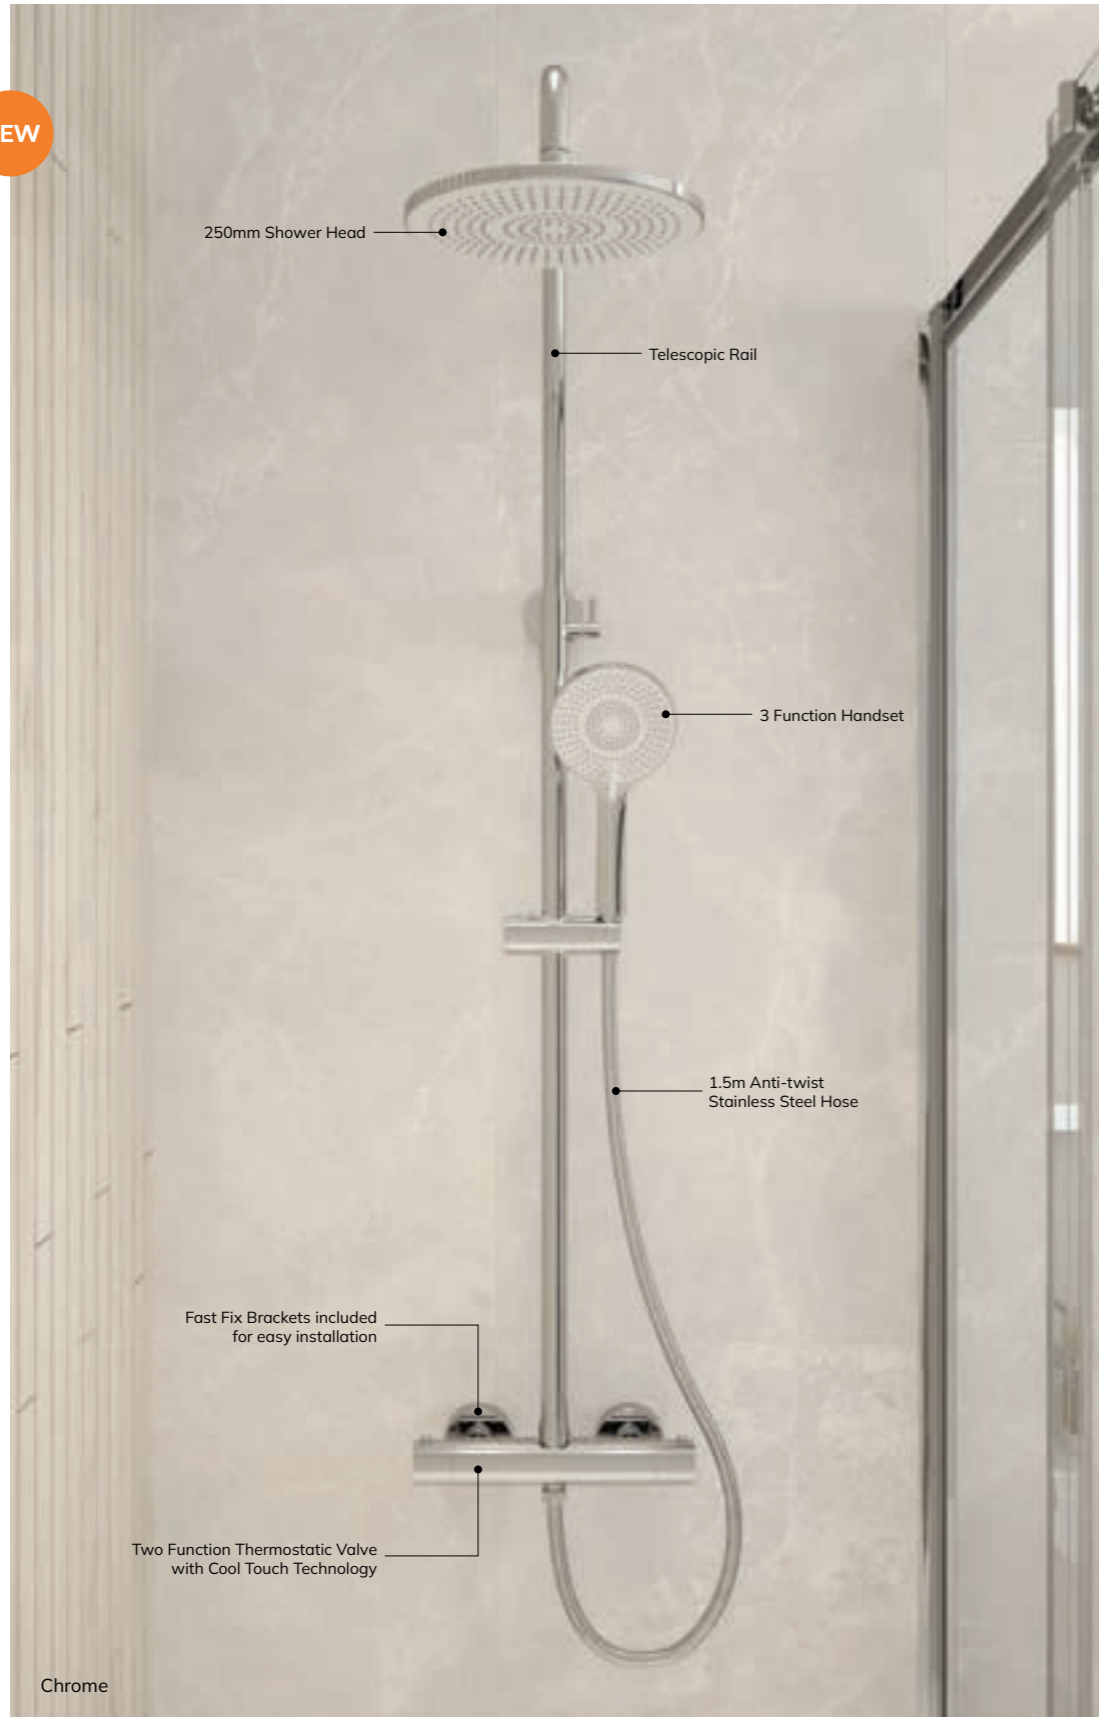

ALITA

Rain Thermostatic Shower Kit

Available in

NEW

ALITA - Rain Thermostatic Shower Kit - Brushed Nickel

ALITA Rain Thermostatic Shower Kit

- Two Function Thermostatic Shower Valve
- Cool Touch Technology
- Built In Diverter
- Zinc Alloy Handles
- Fast Fix Brackets Included
- 3 Function Handset
- 250mm Shower Head
- 1.5m Anti-twist Stainless Steel Hose
- Min. operating pressure: 0.5 bar