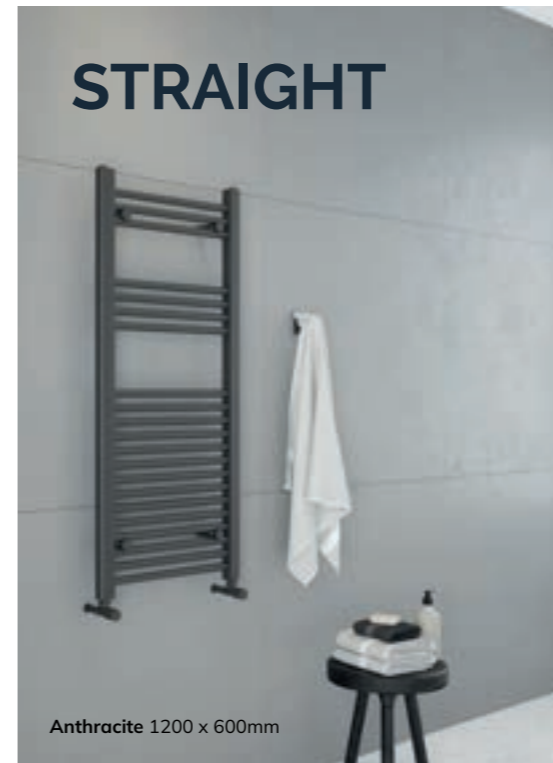

HEATING

Height (mm)	Width (mm)	Finish/Colour	Pipe Centre (mm)	BTU	Code	Price
1800	500	Chrome	460	2259	STW185CCP	€290
		—	—	—	—	—
	600	Chrome	560	2570	STW186CCP	€305
		—	—	—	—	—
		—	—	—	—	—
		—	—	—	—	—
1200	500	Chrome	460	1436	STW125CCP	€210
		Anthracite	460	2154	STW125CAT	€195
	600	Black	460	2154	STW125CBLK	€195
		Chrome	560	1633	STW126CCP	€230
		Anthracite	560	2451	STW126CAT	€210
		Black	560	2451	STW126CBLK	€210
800	500	Chrome	460	1027	STW085CCP	€155
		Anthracite	460	1540	STW085CAT	€145
	600	Black	460	1540	STW085CBLK	€145
		Chrome	560	1168	STW086CCP	€170
		Anthracite	560	1572	STW086CAT	€155
		Black	560	1572	STW086CBLK	€155

CURVED \ STRAIGHT

Height (mm)	Width (mm)	Finish/Colour	Pipe Centre (mm)	BTU	Code	Price
1800	500	Chrome	460	2259	STW185SCP	€290
		—	—	—	—	—
	600	Chrome	560	2570	STW186SCP	€305
		—	—	—	—	—
		—	—	—	—	—
		—	—	—	—	—
1200	500	Chrome	460	1436	STW125SCP	€210
		Anthracite	460	2154	STW125SAT	€195
	600	Black	460	2154	STW125SBLK	€195
		Chrome	560	1633	STW126SCP	€230
		Anthracite	560	2451	STW126SAT	€210
		Black	560	2451	STW126SBLK	€210
800	500	Chrome	460	1027	STW085SCP	€155
		Anthracite	460	1540	STW085SAT	€145
	600	Black	460	1540	STW085SBLK	€145
		Chrome	560	1168	STW086SCP	€170
		Anthracite	560	1572	STW086SAT	€155
		Black	560	1572	STW086SBLK	€155