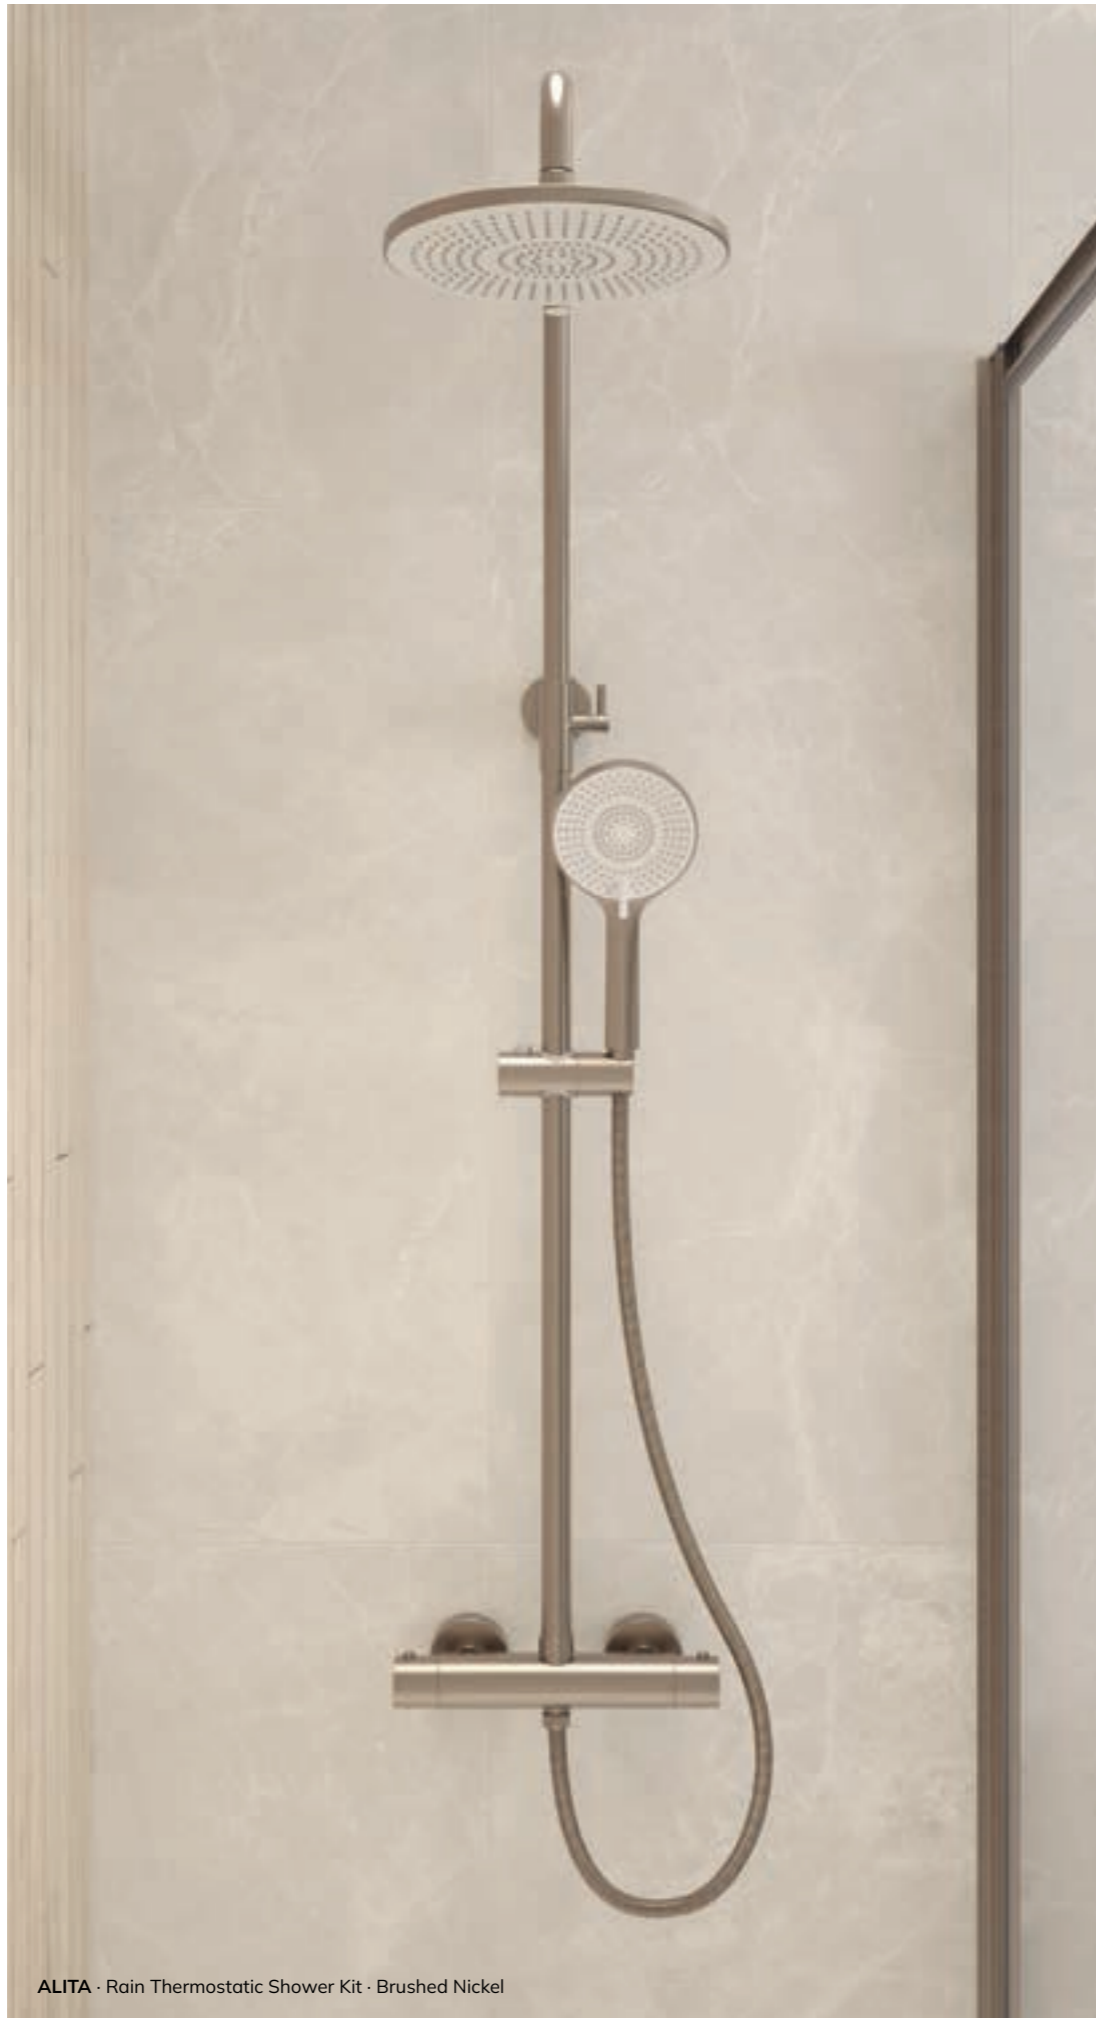

ALITA

Rain Thermostatic Shower Kit

Available in

NEW

ALITA - Rain Thermostatic Shower Kit - Brushed Nickel

ALITA Rain Thermostatic Shower Kit

- Two Function Thermostatic Shower Valve
- Cool Touch Technology
- Built In Diverter
- Zinc Alloy Handles
- Fast Fix Brackets Included
- 3 Function Handset
- 250mm Shower Head
- 1.5m Anti-twist Stainless Steel Hose
- Min. operating pressure: 0.5 bar