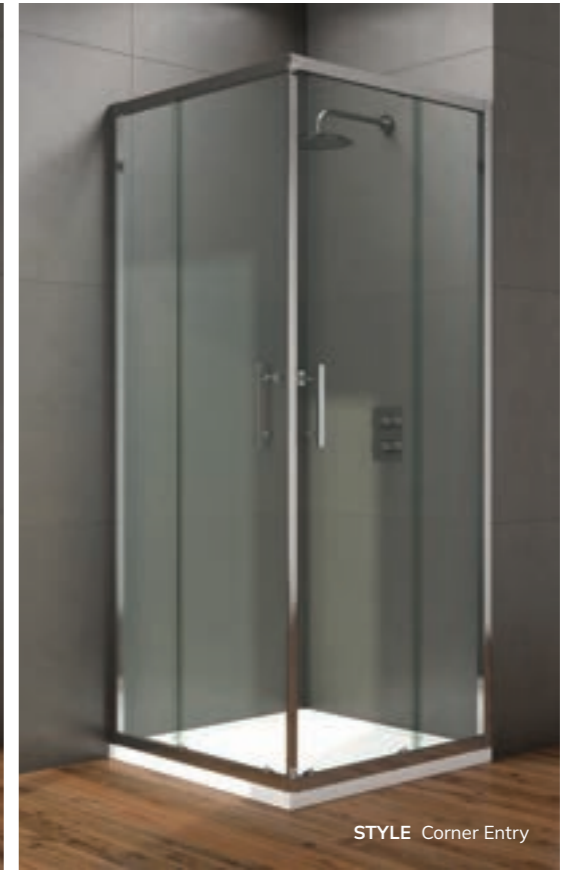

Polished Chrome Handle

Sleek Hinge

STYLE Inline Pivot

STYLE Shower Doors

sonsbathrooms.com

STYLE Single Door Quadrant

STYLE Sliding Door

STYLE Corner Entry