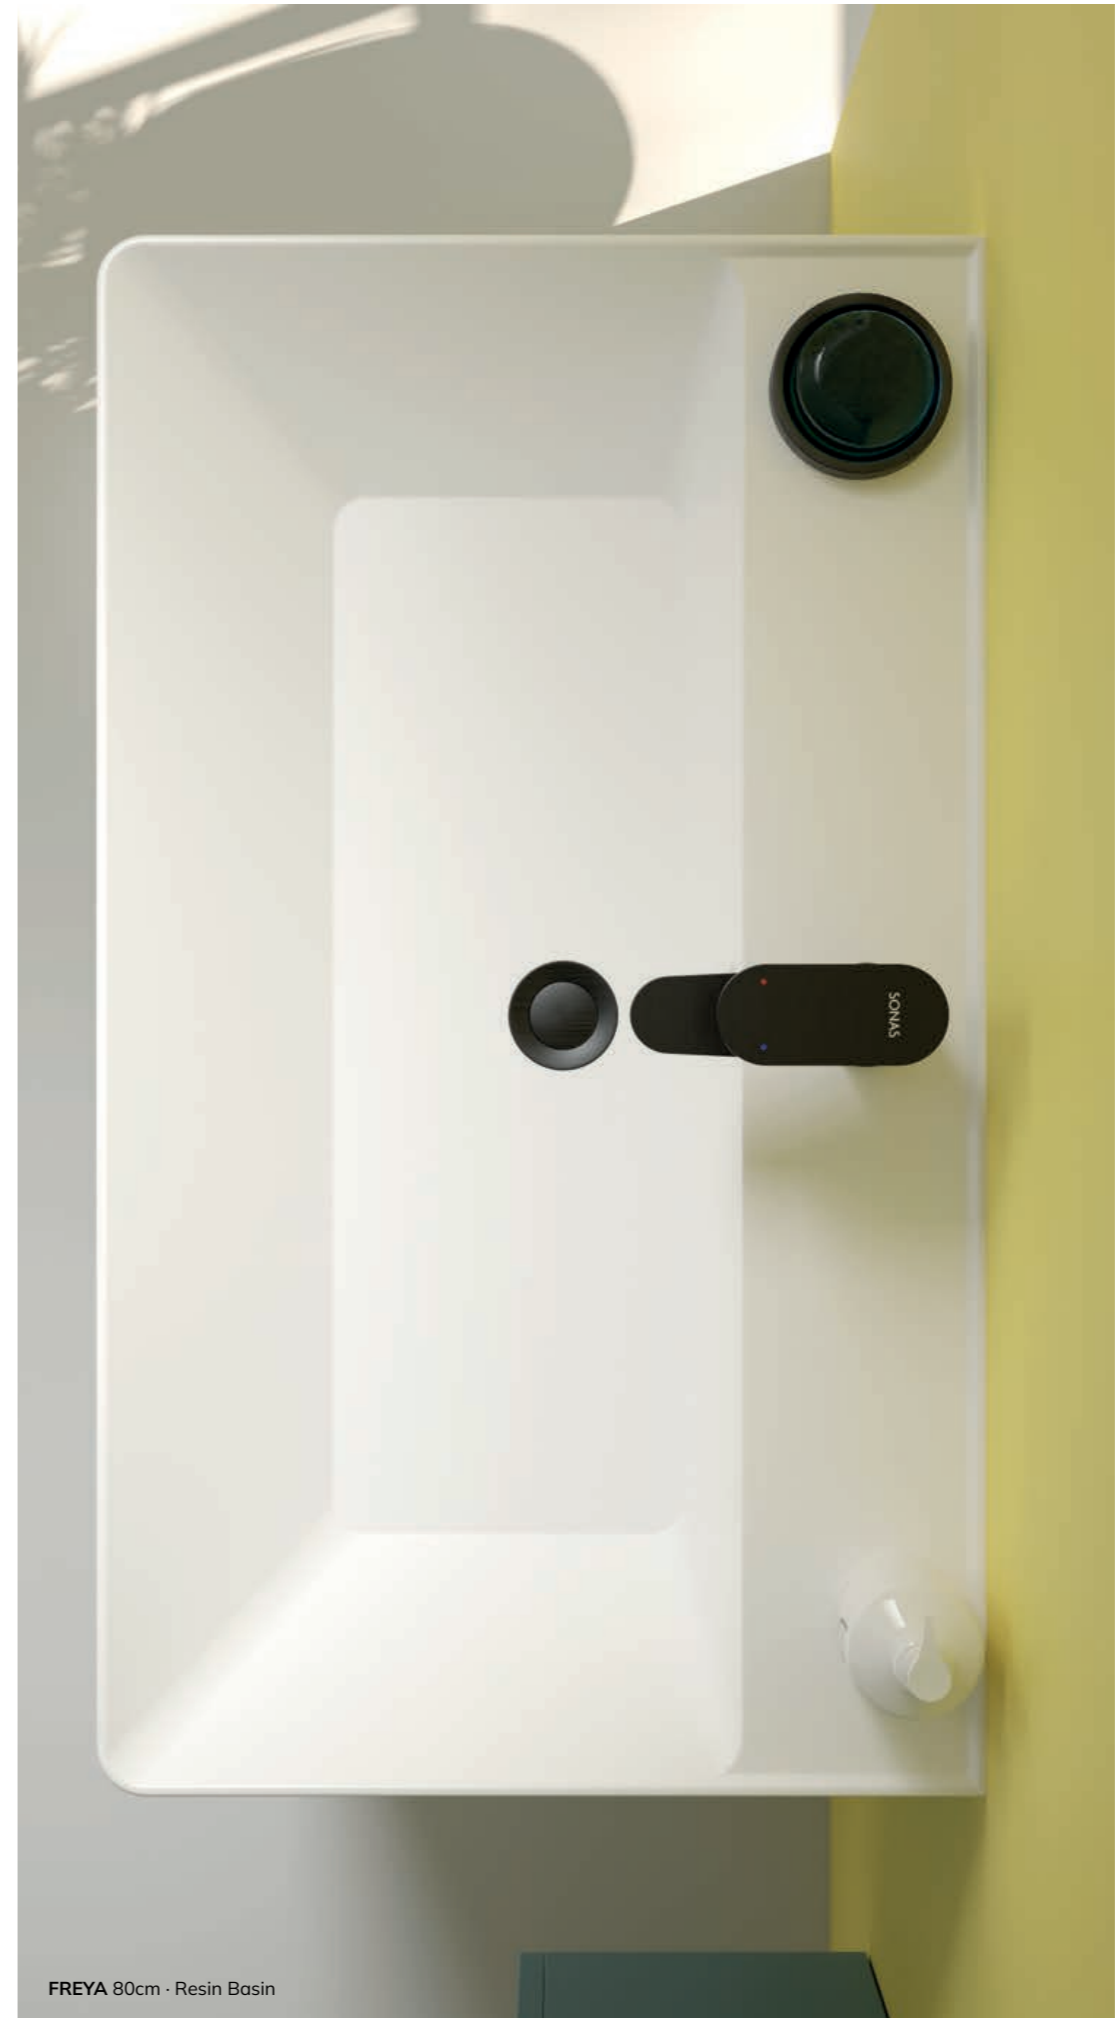

White
Matt

Morning Sky Blue
Matt

Ocean Blue
Matt

Night Sky Blue
Matt

Coral Green
Matt

Wreath Green
Matt

Cashmere Pink
Matt

FREYA 80cm - Resin Basin