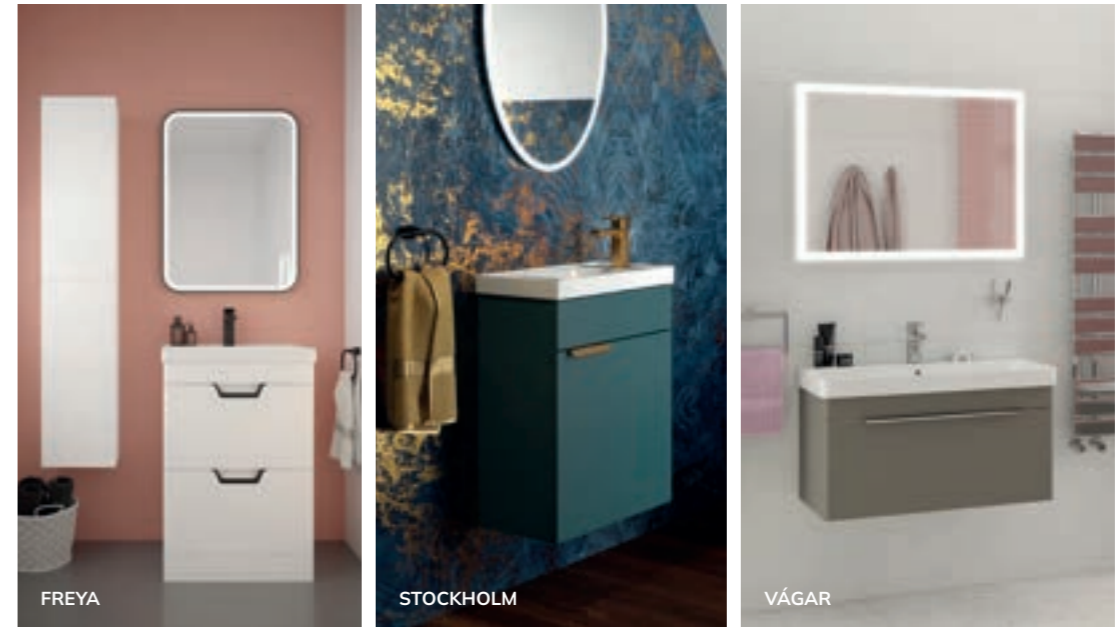

SONAS

SCANDINAVIAN

COLLECTION

The SONAS Scandinavian Collection comprises eight distinct furniture ranges inspired by the natural landscape of the region. Together they represent clean, simple lines, and minimalism. Our designers have achieved both enhanced functionality and form. Within the Scandinavian collection explore the range of distinctive finishes and the alternative options of integrated or countertop basins with either gloss finish first class ceramics, or matt solid surface resin basins. The choice of muted dark hues, light neutral colours, and warm colours, creates a feeling that is warm and inviting.

*Colours vary depending on range