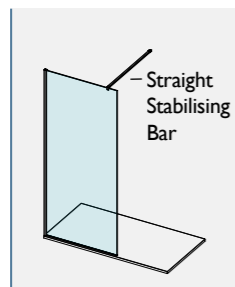

8MM OPAQUE GLASS WETROOM

The AYO opaque glass wetroom panel is designed to bring elegance and grace to your bathroom space.

AYO opaque is a practical choice for those who want to add privacy to their bathroom without sacrificing on functionality.

Available in a silver & matte black finish, with a variety of size options to choose from.

8mm TOUGHENED SAFETY GLASS	FOR A CORNER SPACE
FOR AN ALCOVE SPACE	2000mm HEIGHT
REVERSIBLE	WETROOM OR SHOWER TRAY INSTALLATION

8MM OPAQUE GLASS WETROOM PANEL