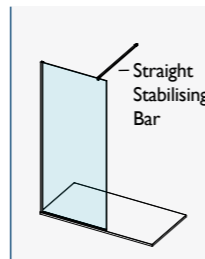

AYO® 8MM COMPLETE WETROOM KITS – FLUTED GLASS BRUSHED BRASS & POLISHED GOLD

For ease of ordering, we have created product codes for a complete wetroom, kits that cover the most popular wetroom configuration choices.

Each complete kit below includes an 8mm fluted glass panel, a 15mm wall profile and a suitable stabilising bar solution.

NEW - 8MM COMPLETE MODULAR WETROOM KITS		
SIZE	CODE – BRUSHED BRASS	CODE – POLISHED GOLD
700mm Complete	AYO8MWR70-CBRB	AYO8MWR70-CPG
800mm Complete	AYO8MWR80-CBRB	AYO8MWR80-CPG
900mm Complete	AYO8MWR90-CBRB	AYO8MWR90-CPG
1000mm Complete	AYO8MWR100-CBRB	AYO8MWR100-CPG
1200mm Complete	AYO8MWR120-CBRB	AYO8MWR120-CPG
1400mm Complete	AYO8MWR140-CBRB	AYO8MWR140-CPG