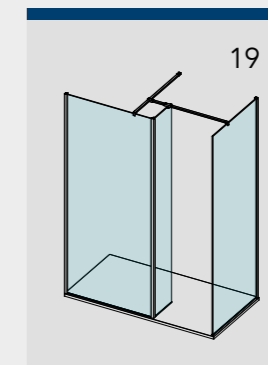

AYO® COLOUR CONFIGURATION GUIDE

Please note only configurations using 1200mm Straight Stabilising Bar, 650mm Angled Stabilising Bar, T Piece and Ultra Clear Corner Seal are possible in the premium colours;

- Brushed Brass (PVD)
- Matte Nickel (PVD)
- Polished Gold (PVD)
- Polished Stainless Steel
- White