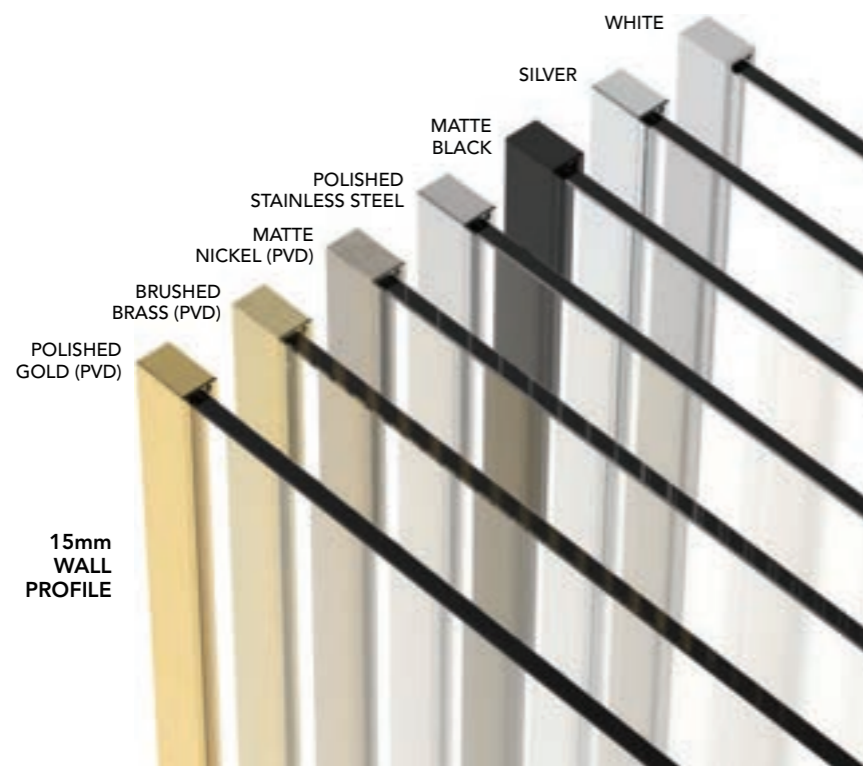

AYO[®] COLOUR

THE PVD PROCESS EXPLAINED

PVD - PHYSICAL VAPOUR DEPOSITION

PVD is a technique that applies colour on an atomic level to a base surface inside a vacuum chamber. This process physically changes the original base material to the desired colour composition, meaning that the surface won't wear off or degenerate over time.

POLISHED GOLD STRAIGHT STABILISING BAR

MATTE BLACK L-SHAPED STABILISING BAR

MATTE BLACK ANGLED STABILISING BAR

STAINLESS STEEL TOP OF GLASS TO CEILING STABILISING BAR

PROFILE SOLUTIONS

An array of wall profile solutions provides maximum versatility as each AYO wetroom aspiration becomes the reality.

All Profile solutions are available in the standard Silver and Black options.

AYO COLOUR

Please note: 15mm Wall Profile is available the premium colours - White, Brushed Brass, Matte Nickel, Stainless Steel and Polished Gold.

CORNER PROFILE

CONCEALED CHANNEL WALL & FLOOR PROFILE

35mm WALL PROFILE

15mm WALL PROFILE

H JOINING PROFILE

END PROFILE

ULTRA CLEAR BOTTOM GLASS SEAL (PRE BONDED ON TO GLASS)

ULTRA CLEAR CORNER SEAL