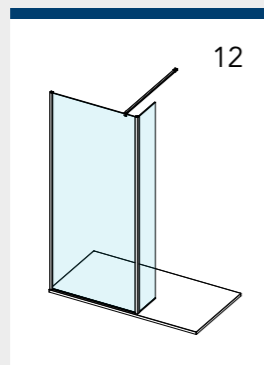

AYO® COLOUR CONFIGURATION GUIDE

Please note only configurations using 1200mm Straight Stabilising Bar, 650mm Angled Stabilising Bar, T Piece and Ultra Clear Corner Seal are possible in the premium colours;

- Brushed Brass (PVD)
- Matte Nickel (PVD)
- Polished Gold (PVD)
- Polished Stainless Steel
- White