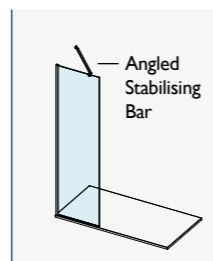

AYO® 8MM COMPLETE WETROOM KITS – SILVER & BLACK

For ease of ordering, we have created product codes for a complete wetroom, kits that cover the most popular wetroom configuration choices.

Each complete kit below includes a 10mm glass panel, 15mm wall profile and a suitable stabilising bar solution.

8MM COMPLETE MODULAR WETROOM KITS

SIZE	CODE – SILVER	CODE – BLACK
300mm	AYO8MWR30SC	AYO8MWR30BC
400mm	AYO8MWR40SC	AYO8MWR40BC
450mm	AYO8MWR45SC	AYO8MWR45BC
500mm	AYO8MWR50SC	AYO8MWR50BC
600mm	AYO8MWR60SC	AYO8MWR60BC
700mm	AYO8MWR70SC	AYO8MWR70BC
760mm	AYO8MWR76SC	AYO8MWR76BC
800mm	AYO8MWR80SC	AYO8MWR80BC
900mm	AYO8MWR90SC	AYO8MWR90BC
1000mm	AYO8MWR100SC	AYO8MWR100BC
1100mm	AYO8MWR110SC	AYO8MWR110BC
1200mm	AYO8MWR120SC	AYO8MWR120BC
1400mm	AYO8MWR140SC	AYO8MWR140BC
1400mm	AYO8MWR150SC	AYO8MWR150BC
1400mm	AYO8MWR160SC	AYO8MWR160BC
Double Entry Wetroom 1200mm – Complete Kit (Includes x2 1200mm Straight Stabilising Bars)	AYO8MWRD120SC	AYO8MWRD120BC