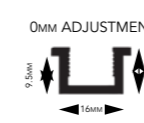

0MM ADJUSTMENT

STEP 3 – STABILISER - SILVER & BLACK

Straight Stabilising Bar

PRODUCT DESCRIPTION	CODE – SILVER	CODE – BLACK
1200mm Straight Stabilising Bar	AYOSSBS	AYOSSBB
1400mm Straight Stabilising Bar	AYO140SSBS	AYO140SSBB

Angled Stabilising Bar

PRODUCT DESCRIPTION	CODE – SILVER	CODE – BLACK
350mm Angled Stabilising Bar - Short for 300mm & 400mm Wetrooms	AYOASBS-SH	AYOASBB-SH
650mm Angled Stabilising Bar	AYOASBS	AYOASBB

Ceiling Stabilising Bar

PRODUCT DESCRIPTION	CODE – SILVER	CODE – BLACK
Top of Glass to Ceiling Stabilising Bar - 650mm	AYOCSBS	AYOCSBB
Floor to Ceiling Stabilising Bar - 2600mm	AYOFCSBS	AYOFCSBB
Two Piece Floor to Ceiling Stabilising Bar - 2600mm	AYOF2CSBS	AYOF2CSBB

Other Stabilising Bars

PRODUCT DESCRIPTION	CODE – SILVER	CODE – BLACK
L Shape Stabilising Bar - Length 1410mm / Height 220mm	AYOLSSBS	AYOLSSBB
Rotating Panel Stabilising Bar - 1200mm	AYORPSBS	AYORPSBB
Glass Bracket Stabilising Bar	AYODGBSBS	AYODGBSBB