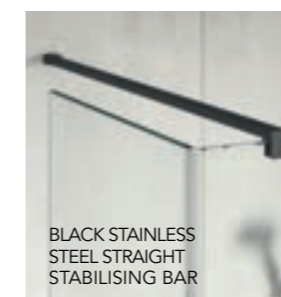

AYO® 8MM MODULAR COLLECTION – SILVER & BLACK

WETROOM PANEL 8mm GLASS / 2000mm HIGH
SUITABLE FOR USE ON WETROOM FLOOR OR TRAY

MODULAR WETROOM ORDER PROCESS:

- **STEP 1** – CHOOSE AYO 8MM GLASS PANEL SIZE
- **STEP 2** – CHOOSE WALL PROFILE (SILVER OR BLACK)
- **STEP 3** – CHOOSE STABILISING SOLUTION REQUIRED (SILVER OR BLACK)
- **STEP 4** – CHOOSE CHOOSE GLASS CONNECTING / ACCESSORIES OPTIONS (IF REQUIRED)

STEP 1 – 8MM GLASS PANEL ONLY

SIZE	CODE
300mm	AYO8MW30C
400mm	AYO8MW40C
450mm	AYO8MW45C
500mm	AYO8MW50C
600mm	AYO8MW60C
700mm	AYO8MW70C
760mm	AYO8MW76C
800mm	AYO8MW80C
900mm	AYO8MW90C
1000mm	AYO8MW100C
1100mm	AYO8MW110C
1200mm	AYO8MW120C
1400mm	AYO8MW140C
1500mm	AYO8MW150C
1600mm	AYO8MW160C

STEP 2 – WALL PROFILE

PRODUCT DESCRIPTION	CODE – SILVER	CODE – BLACK
15mm Wall Profile	AYOMW15WJS	AYOMW15WJB
35mm Wall Profile	AYOMW35WJS	AYOMW35WJB
Recessed Channel Wall and Floor Profile 2000mm (2 Piece)	AYOMWCWJS	AYOMWCWJB

STEP 3 – STABILISER - SILVER & BLACK

Straight Stabilising Bar

PRODUCT DESCRIPTION	CODE – SILVER	CODE – BLACK
1200mm Straight Stabilising Bar	AYOSSBS	AYOSSBB
1400mm Straight Stabilising Bar	AYO140SSBS	AYO140SSBB

Angled Stabilising Bar

PRODUCT DESCRIPTION	CODE – SILVER	CODE – BLACK
350mm Angled Stabilising Bar - Short for 300mm & 400mm Wetrooms	AYOASBS-SH	AYOASBB-SH
650mm Angled Stabilising Bar	AYOASBS	AYOASBB

Ceiling Stabilising Bar

PRODUCT DESCRIPTION	CODE – SILVER	CODE – BLACK
Top of Glass to Ceiling Stabilising Bar - 650mm	AYOCSBS	AYOCSBB
Floor to Ceiling Stabilising Bar - 2600mm	AYOFCSBS	AYOFCSBB
Two Piece Floor to Ceiling Stabilising Bar - 2600mm	AYOF2CSBS	AYOF2CSBB

Other Stabilising Bars