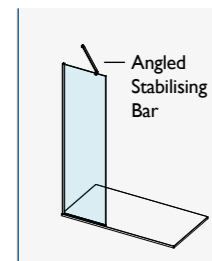

650mm Angled Stabilising Bar included with 450, 500 & 600mm COMPLETE modular kits.
1200mm Straight Stabilising Bar included with COMPLETE modular kits over 700mm.

ACCESSORIES

PRODUCT DESCRIPTION	CODE - POLISHED S/STEEL
T-Piece	AYOTPS

Note: T-Piece to be purchased separately to create a Side / End Panel configuration.

NEW - 10MM HINGED ROTATING PANEL

PRODUCT DESCRIPTION	CODE - POLISHED S/STEEL
300mm Hinge Rotating Panel	AYO10HRP30SSC
450mm Hinge Rotating Panel	AYO10HRP45SSC
500mm Hinge Rotating Panel	AYO10HRP50SSC

NOTE: 3 PACK DELIVERY
Pack 1 - Glass Panel
Pack 2 - Wall Profile
Pack 3 - Stabiliser