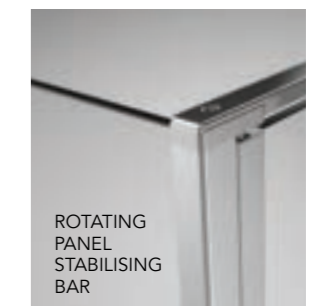

Other Stabilising Bars

PRODUCT DESCRIPTION	CODE - SILVER	CODE - BLACK
L Shape Stabilising Bar - Length 1410mm / Height 220mm	AYOLSSBS	AYOLSSBB
Rotating Panel Stabilising Bar - 1200mm	AYORPSBS	AYORPSBB
1200mm Double Glass Bracket Stabilising Bar	AYODGBSBS	AYODGBSBB