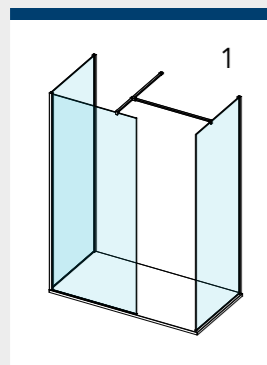

AYO® COLOUR CONFIGURATION GUIDE

Please note only configurations using 1200mm Straight Stabilising Bar, 650mm Angled Stabilising Bar, T Piece and Ultra Clear Corner Seal are possible in the premium colours;

- Brushed Brass (PVD)
- Matte Nickel (PVD)
- Polished Gold (PVD)
- Polished Stainless Steel
- White