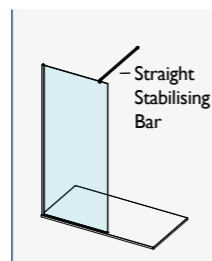

Each complete kit below includes a 10mm glass panel, 15mm wall profile and a suitable stabilising bar solution.

10MM COMPLETE MODULAR WETROOM KITS

SIZE	CODE - BRUSHED BRASS	CODE - POLISHED GOLD
450mm	AYO10MWR45-CBRB	AYO10MWR45-CPG
500mm	AYO10MWR50-CBRB	AYO10MWR50-CPG
600mm	AYO10MWR60-CBRB	AYO10MWR60-CPG
700mm	AYO10MWR70-CBRB	AYO10MWR70-CPG
760mm	AYO10MWR76-CBRB	AYO10MWR76-CPG
800mm	AYO10MWR80-CBRB	AYO10MWR80-CPG
900mm	AYO10MWR90-CBRB	AYO10MWR90-CPG
1000mm	AYO10MWR100-CBRB	AYO10MWR100-CPG
1100mm	AYO10MWR110-CBRB	AYO10MWR110-CPG
1200mm	AYO10MWR120-CBRB	AYO10MWR120-CPG
1400mm	AYO10MWR140-CBRB	AYO10MWR140-CPG