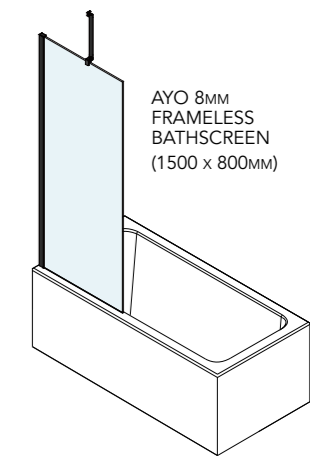

Choose a bathscreen of distinction with the AYO linear framed option.

METAL FRAMEWORK SURROUNDS GLASS, ENSURING MAXIMUM DURABILITY

AYO 8MM LINEAR BLACK FRAMED BATHSCREEN (1500 x 800MM)

8mm TOUGHENED SAFETY GLASS	1500mm HEIGHT	350MM ANGLED STABILISING BAR INCLUDED
BLACK PROFILES ONLY	CONCEALED FIXINGS	CLEARVUE GLASS COATING
REVERSIBLE	FIXED BATHSCREEN	20 YEAR GUARANTEE

NEW

AYO 8MM
FRAMELESS
BRUSHED BRASS
BATHTHSCREEN

FRAMELESS BATHTHSCREEN

The AYO Frameless bathscreen is the perfect balance of style and elegant practicality for the family bathroom.

Constructed from 8mm glass that has Clearvue protective coating, these bathscreens are available in a Silver, Matte Black and Brushed Brass finish.

This fixed bathscreen option is ultra-sleek and will effortlessly integrate in an array of bathroom styles, be they traditional or contemporary.

AYO 8MM
FRAMELESS
SILVER
BATHTHSCREEN

AYO 8MM
FRAMELESS
MATTE BLACK
BATHTHSCREEN