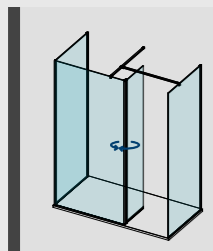

Choose from a selection of carefully crafted stabilising bar options that ensure your AYO wetroom is robustly supported and will stand the test of time.

CHOOSE YOUR CONFIGURATION

CONFIGURATION 1

- x3 Glass Panels
- x2 Wall Profiles
- x1 Ultra Clear Corner Seal
- x2 Straight Stabilising Bars
- x1 T Piece

CONFIGURATION 2

- x3 Glass Panels
- x2 Wall Profiles
- x1 Ultra Clear Corner Seal
- x2 Floor to Ceiling Stabilising Bars

STRAIGHT STABILISING BAR

CONFIGURATION 3

- x3 Glass Panels
- x1 Rotating Panel
- x2 Wall Profiles
- x1 Ultra Clear Corner Seal
- x2 Straight Stabilising Bars
- x1 T Piece