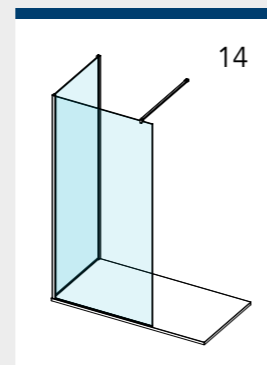

AYO® COLOUR CONFIGURATION GUIDE

Please note only configurations using 1200mm Straight Stabilising Bar, 650mm Angled Stabilising Bar, T Piece and Ultra Clear Corner Seal are possible in the premium colours;

- Brushed Brass (PVD)
- Matte Nickel (PVD)
- Polished Gold (PVD)
- Polished Stainless Steel
- White