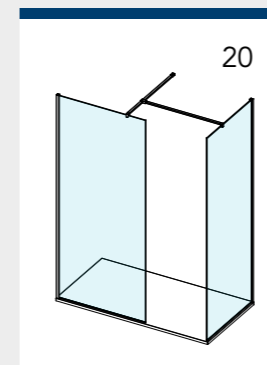

AYO® COLOUR CONFIGURATION GUIDE

Please note only configurations using 1200mm Straight Stabilising Bar, 650mm Angled Stabilising Bar, T Piece and Ultra Clear Corner Seal are possible in the premium colours;

- Brushed Brass (PVD)
- Matte Nickel (PVD)
- Polished Gold (PVD)
- Polished Stainless Steel
- White