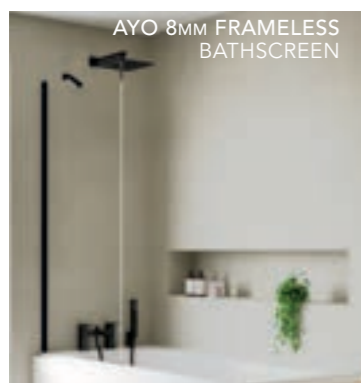

AYO®

8MM BATHSCREENS

AYO 8MM BATHSCREENS

PRODUCT DESCRIPTION	COLOUR	CODE
8mm Bathscreen 1500 x 800mm with Clear Glass	Matte Black	AYO8BSBC
8mm Framed Border 1500 x 800mm Bathscreen with Clear Glass Complete	Matte Black	AYO8FBSBBC
8mm Linear Framed Border 1500 x 800mm Bathscreen with Clear Glass Complete	Matte Black	AYO8FHBSBBC
8mm Bathscreen 1500 x 800mm with Clear Glass - NEW	Silver	AYO8BSSC
8mm Bathscreen 1500 x 800mm with Clear Glass - NEW MAY 2023	Brushed Brass	AYO8BSBRBC

FEATURES

- **8mm TOUGHENED SAFETY GLASS**
- **1500mm HEIGHT**
- **350MM ANGLED STABILISING BAR INCLUDED**
- **CLEARVUE GLASS COATING**
- **CONCEALED FIXINGS**
- **REVERSIBLE**
- **FIXED BATHSCREEN**
- **20 YEAR GUARANTEE**