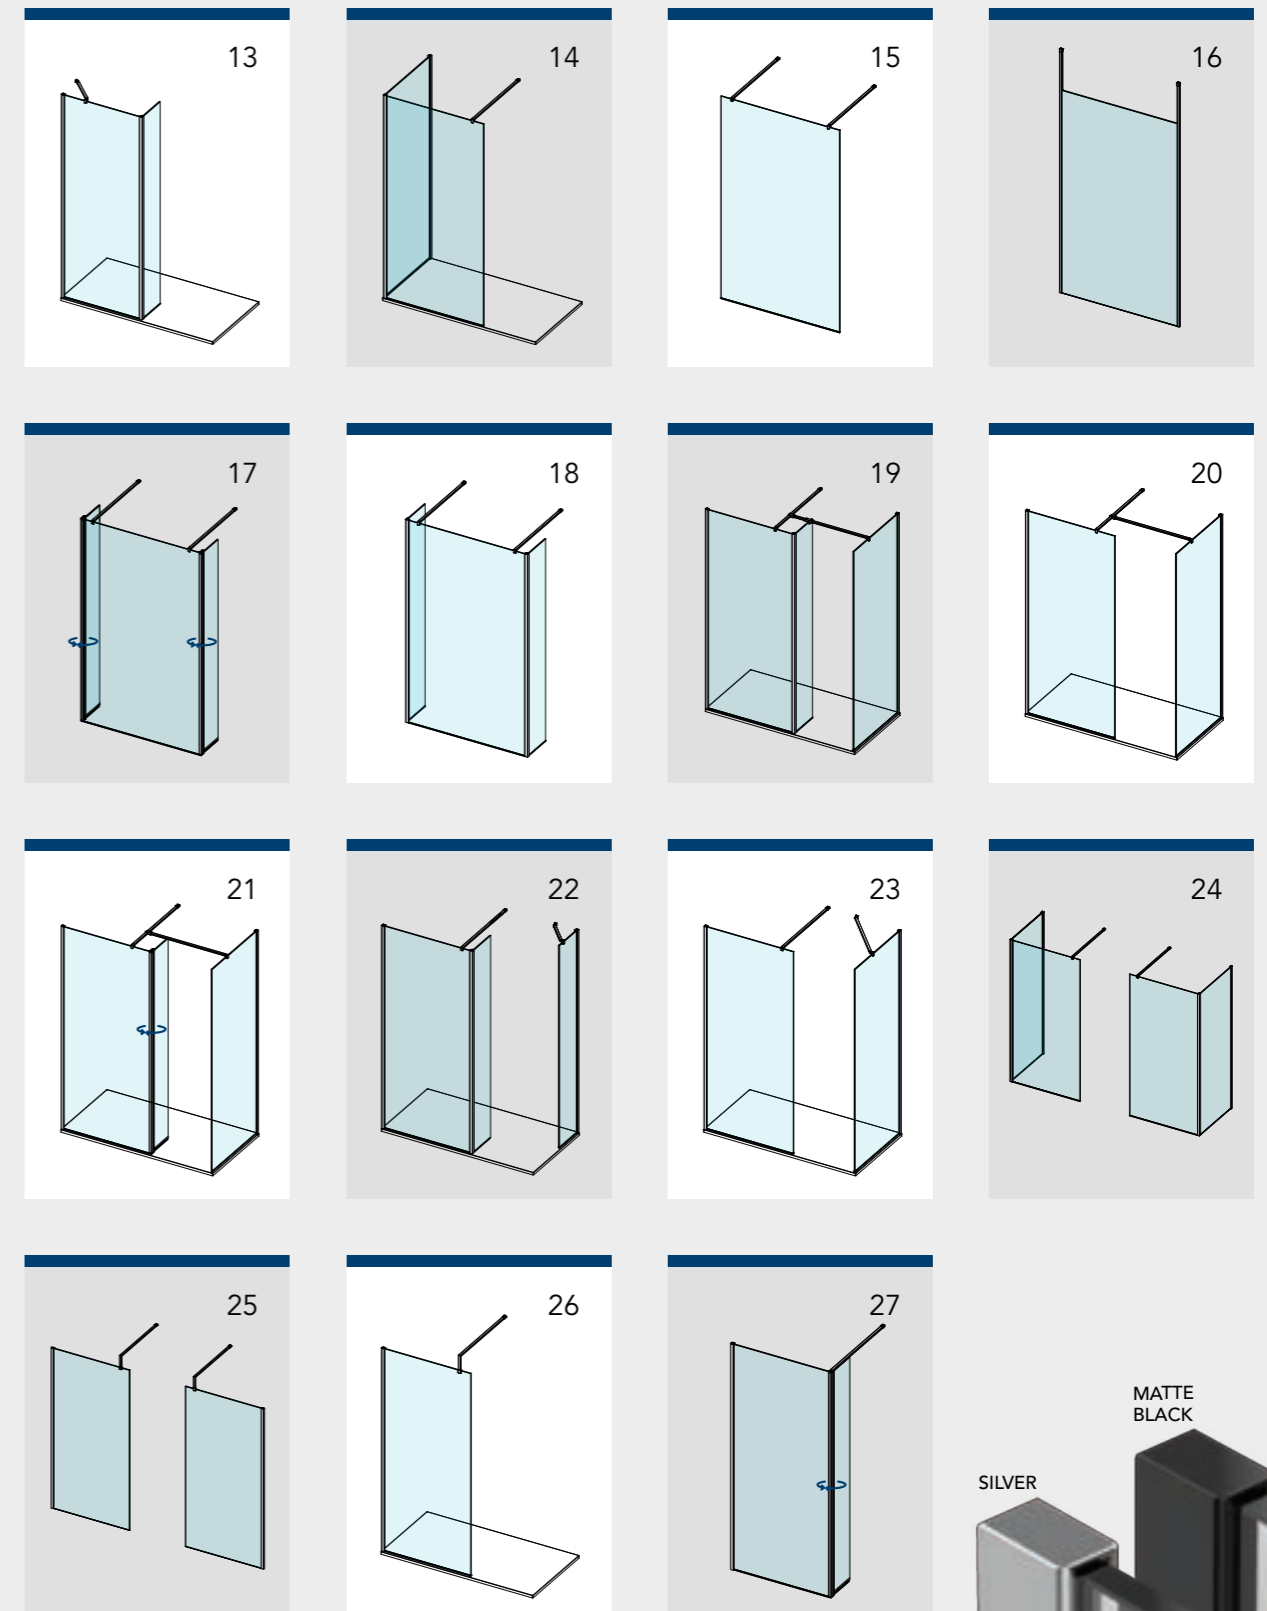

SILVER & MATTE BLACK CONFIGURATION GUIDE

With an almost infinite choice of wetroom configurations, AYO provides maximum flexibility as you personalise your dream shower space.

- Indicates Rotating Deflector Panel