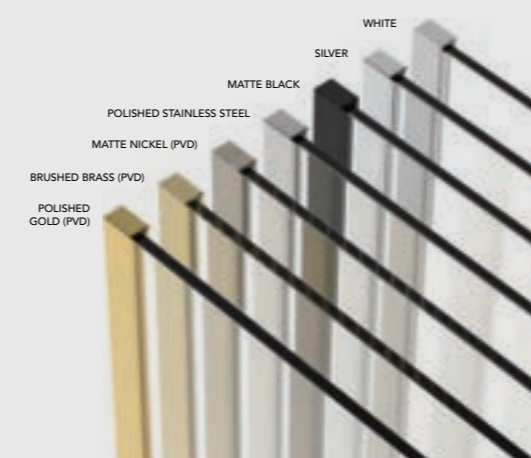

AYO[®] COLOUR

THE PVD PROCESS EXPLAINED

PVD - PHYSICAL VAPOUR DEPOSITION

PVD is a technique that applies colour on an atomic level to a base surface inside a vacuum chamber. This process physically changes the original base material to the desired colour composition, meaning that the surface won't wear off or degenerate over time.

- x1 Glass Panel
- x1 Wall Profile
- x1 Floor to Ceiling Stabilising Bar

CONFIGURATION 10

- x1 Glass Panel
- x1 Wall Profile
- x1 Top of Glass to Ceiling Stabilising Bar

CONFIGURATION 5 IN SILVER

Please Note: Colour PVD Finishes only available on 1200mm straight or 650mm angled stabilising bars.