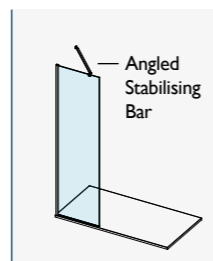

AYO® 10MM COMPLETE WETROOM KITS – SILVER & BLACK

For ease of ordering, we have created product codes for a complete wetroom, kits that cover the most popular wetroom configuration choices.

Each complete kit below includes a 10mm glass panel, 15mm wall profile and a suitable stabilising bar solution.

10MM COMPLETE MODULAR WETROOM KITS

SIZE	CODE – SILVER	CODE – BLACK
300mm	AYO10MWR30SC	AYO10MWR30BC
400mm	AYO10MWR40SC	AYO10MWR40BC
450mm	AYO10MWR45SC	AYO10MWR45BC
500mm	AYO10MWR50SC	AYO10MWR50BC
600mm	AYO10MWR60SC	AYO10MWR60BC
700mm	AYO10MWR70SC	AYO10MWR70BC
760mm	AYO10MWR76SC	AYO10MWR76BC
800mm	AYO10MWR80SC	AYO10MWR80BC
900mm	AYO10MWR90SC	AYO10MWR90BC
1000mm	AYO10MWR100SC	AYO10MWR100BC
1100mm	AYO10MWR110SC	AYO10MWR110BC
1200mm	AYO10MWR120SC	AYO10MWR120BC
1400mm	AYO10MWR140SC	AYO10MWR140BC
Double Entry Wetroom 1200mm – Complete Kit (Includes x2 1200mm Straight Stabilising Bars)	AYO10MWRD120SC	AYO10MWRD120BC

350mm Angled Stabilising Bar included with 300 & 400mm COMPLETE modular kits.
650mm Angled Stabilising Bar included with 450, 500 & 600mm COMPLETE modular kits.
1200mm Straight Stabilising Bar included with COMPLETE modular kits over 700mm.

10MM COMPLETE MODULAR WETROOM SIDE / END PANEL KITS*

SIZE	CODE – SILVER	CODE – BLACK
700mm	AYO10MWR70TSC	AYO10MWR70TBC
760mm	AYO10MWR76TSC	AYO10MWR76TBC
800mm	AYO10MWR80TSC	AYO10MWR80TBC
900mm	AYO10MWR90TSC	AYO10MWR90TBC
1000mm	AYO10MWR100TSC	AYO10MWR100TBC

*1200mm Straight stabilising bar and T Piece included with COMPLETE modular wetroom side panel kits

NOTE: 2 PACK DELIVERY
Pack 1 – Glass Panel
Pack 2 – Wall Profile & Stabiliser