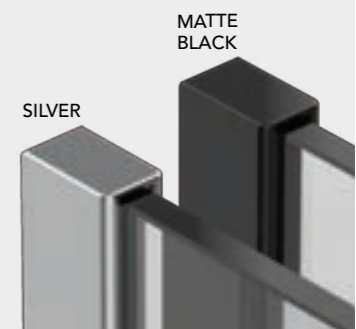

SILVER & MATTE BLACK CONFIGURATION GUIDE

With an almost infinite choice of wetroom configurations, AYO provides maximum flexibility as you personalise your dream shower space.

- Indicates Rotating Deflector Panel