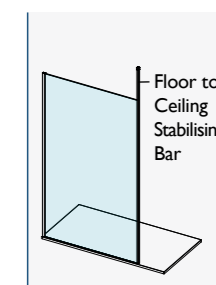

ROTATING PANEL STABILISING BAR

Top of Glass to Ceiling Stabilising Bar

Floor to Ceiling Stabilising Bar