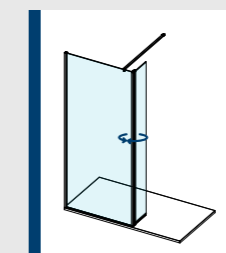

CHOOSE YOUR CONFIGURATION

8+10mm
TOUGHENED SAFETY GLASS

FOR A CORNER SPACE

FOR AN ALCOVE SPACE

CONFIGURATION 11

- x1 Glass Panel
- x1 Wall Profile
- x1 Straight Stabilising Bar
- x1 Rotating Panel