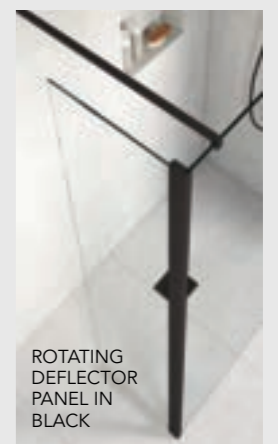

WETROOM DEFLECTOR PANEL

FIXED & ROTATING

Combining effortlessly with AYO wetroom panels, our range of fixed and rotating deflector panels offers comprehensive splash protection whilst maintaining an elegant, tranquil aesthetic within your bathroom.

Showcasing spacious access to the shower area, the rotating deflector design can be folded to an impressive 180 degrees.*

Enhance your wetroom design by choosing a minimal ultra clear corner joining seal - maximising your showers visual appeal.

A range of deflector panel sizes are available alongside a selection of stabilising bar configurations to suit your individual needs. Rotating panels can also be retrofitted.

CHOOSE YOUR CONFIGURATION

8+10mm
TOUGHENED SAFETY GLASS

FOR A CORNER SPACE

FOR AN ALCOVE SPACE

- x1 Glass Panel
- x1 Wall Profile
- x1 Straight Stabilising Bar
- x1 Rotating Panel

- x2 Glass Panel
- x1 Wall Profile
- x1 Ultra Clear Corner Seal
- x1 Glass Joining Bracket
- x1 Straight Stabilising Bar

- x2 Glass Panels
- x1 Wall Profile
- x1 Ultra Clear Corner Seal
- x1 Angled Stabilising bar

- x2 Glass Panels
- x1 Wall Profile
- x1 Ultra Clear Corner Seal
- x1 Straight Stabilising Bar

AVAILABLE IN SILVER, MATTE BLACK AND WHITE

*Please Note:
Rotating Deflector Panels available in Silver and Black only.