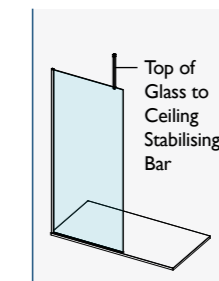

Other Stabilising Bars

PRODUCT DESCRIPTION	CODE - SILVER	CODE - BLACK
L Shape Stabilising Bar - Length 1410mm / Height 220mm	AYOLSSBS	AYOLSSBB
Rotating Panel Stabilising Bar - 1200mm	AYORPSBS	AYORPSBB
1200mm Double Glass Bracket Stabilising Bar	AYODGBSBS	AYODGBSBB