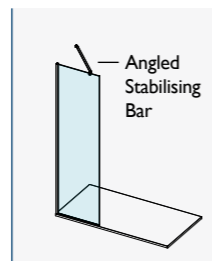

Each complete kit below includes a 10mm glass panel, 15mm wall profile and a suitable stabilising bar solution.

10MM COMPLETE MODULAR WETROOM KITS

SIZE	CODE - BRUSHED BRASS	CODE - POLISHED GOLD
450mm	AYO10MWR45-CBRB	AYO10MWR45-CPG
500mm	AYO10MWR50-CBRB	AYO10MWR50-CPG
600mm	AYO10MWR60-CBRB	AYO10MWR60-CPG
700mm	AYO10MWR70-CBRB	AYO10MWR70-CPG
760mm	AYO10MWR76-CBRB	AYO10MWR76-CPG
800mm	AYO10MWR80-CBRB	AYO10MWR80-CPG
900mm	AYO10MWR90-CBRB	AYO10MWR90-CPG
1000mm	AYO10MWR100-CBRB	AYO10MWR100-CPG
1100mm	AYO10MWR110-CBRB	AYO10MWR110-CPG
1200mm	AYO10MWR120-CBRB	AYO10MWR120-CPG
1400mm	AYO10MWR140-CBRB	AYO10MWR140-CPG