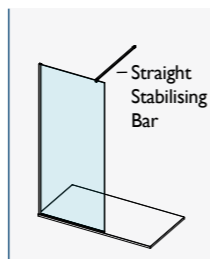

AYO® 8MM COMPLETE WETROOM KITS – FLUTED GLASS SILVER & BLACK

For ease of ordering, we have created product codes for a complete wetroom, kits that cover the most popular wetroom configuration choices.

Each complete kit below includes an 8mm fluted glass panel, a 15mm wall profile and a suitable stabilising bar solution.

NEW - 8MM COMPLETE MODULAR WETROOM KITS

SIZE	CODE – SILVER	CODE – BLACK
700mm Complete	AYO8MWR70SFC	AYO8MWR70BFC
800mm Complete	AYO8MWR80SFC	AYO8MWR80BFC
900mm Complete	AYO8MWR90SFC	AYO8MWR90BFC
1000mm Complete	AYO8MWR100SFC	AYO8MWR100BFC
1200mm Complete	AYO8MWR120SFC	AYO8MWR120BFC
1400mm Complete	AYO8MWR140SFC	AYO8MWR140BFC