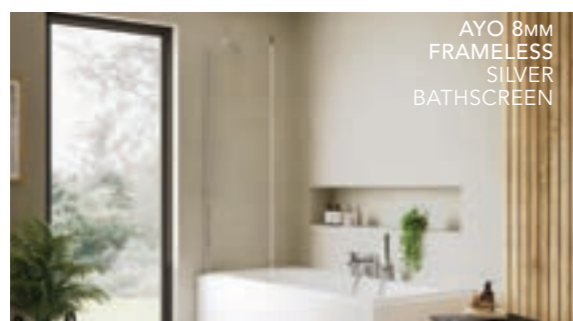

AYO®

8MM BATHSCREENS

AYO 8MM BATHSCREENS

PRODUCT DESCRIPTION	COLOUR	CODE
8mm Bathscreen 1500 x 800mm with Clear Glass	Matte Black	AYO8BSBC
8mm Framed Border 1500 x 800mm Bathscreen with Clear Glass Complete	Matte Black	AYO8FBSBBC
8mm Linear Framed Border 1500 x 800mm Bathscreen with Clear Glass Complete	Matte Black	AYO8FHBSBBC
8mm Bathscreen 1500 x 800mm with Clear Glass - NEW	Silver	AYO8BSSC
8mm Bathscreen 1500 x 800mm with Clear Glass - NEW MAY 2023	Brushed Brass	AYO8BSBRBC

FEATURES

- **8mm TOUGHENED SAFETY GLASS**
- **1500mm HEIGHT**
- **350MM ANGLED STABILISING BAR INCLUDED**
- **CLEARVUE GLASS COATING**
- **CONCEALED FIXINGS**
- **REVERSIBLE**
- **FIXED BATHSCREEN**
- **20 YEAR GUARANTEE**