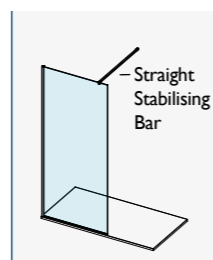

AYO® 8MM COMPLETE WETROOM KITS – SILVER & BLACK

For ease of ordering, we have created product codes for a complete wetroom, kits that cover the most popular wetroom configuration choices.

Each complete kit below includes a 10mm glass panel, 15mm wall profile and a suitable stabilising bar solution.

8MM COMPLETE MODULAR WETROOM KITS

SIZE	CODE – SILVER	CODE – BLACK
300mm	AYO8MWR30SC	AYO8MWR30BC
400mm	AYO8MWR40SC	AYO8MWR40BC
450mm	AYO8MWR45SC	AYO8MWR45BC
500mm	AYO8MWR50SC	AYO8MWR50BC
600mm	AYO8MWR60SC	AYO8MWR60BC
700mm	AYO8MWR70SC	AYO8MWR70BC
760mm	AYO8MWR76SC	AYO8MWR76BC
800mm	AYO8MWR80SC	AYO8MWR80BC
900mm	AYO8MWR90SC	AYO8MWR90BC
1000mm	AYO8MWR100SC	AYO8MWR100BC
1100mm	AYO8MWR110SC	AYO8MWR110BC
1200mm	AYO8MWR120SC	AYO8MWR120BC
1400mm	AYO8MWR140SC	AYO8MWR140BC
1400mm	AYO8MWR150SC	AYO8MWR150BC
1400mm	AYO8MWR160SC	AYO8MWR160BC
Double Entry Wetroom 1200mm – Complete Kit (Includes x2 1200mm Straight Stabilising Bars)	AYO8MWRD120SC	AYO8MWRD120BC