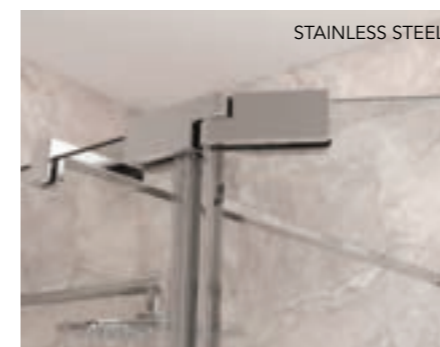

- 8mm**
TOUGHENED
SAFETY GLASS
- 2000mm**
HEIGHT
- REVERSIBLE
- WETROOM
OR
SHOWER
TRAY**
INSTALLATION

STAINLESS STEEL

POLISHED GOLD

MATTE BLACK

CONFIGURATION 21 IN WHITE

CORNER WALK-IN WETROOM

Offering form as well as function, the AYO Walk-In configuration showcases an enclosed design to ensure minimal splash.