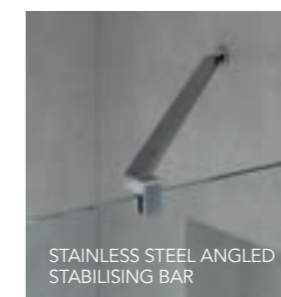

AYO® 8MM MODULAR COLLECTION – SILVER & BLACK

WETROOM PANEL 8mm GLASS / 2000mm HIGH
SUITABLE FOR USE ON WETROOM FLOOR OR TRAY

MODULAR WETROOM ORDER PROCESS:

- **STEP 1** – CHOOSE AYO 8MM GLASS PANEL SIZE
- **STEP 2** – CHOOSE WALL PROFILE (SILVER OR BLACK)
- **STEP 3** – CHOOSE STABILISING SOLUTION REQUIRED (SILVER OR BLACK)
- **STEP 4** – CHOOSE CHOOSE GLASS CONNECTING / ACCESSORIES OPTIONS (IF REQUIRED)

STEP 1 – 8MM GLASS PANEL ONLY

SIZE	CODE
300mm	AYO8MW30C
400mm	AYO8MW40C
450mm	AYO8MW45C
500mm	AYO8MW50C
600mm	AYO8MW60C
700mm	AYO8MW70C
760mm	AYO8MW76C
800mm	AYO8MW80C
900mm	AYO8MW90C
1000mm	AYO8MW100C
1100mm	AYO8MW110C
1200mm	AYO8MW120C
1400mm	AYO8MW140C
1500mm	AYO8MW150C
1600mm	AYO8MW160C

STEP 2 – WALL PROFILE

PRODUCT DESCRIPTION	CODE – SILVER	CODE – BLACK
15mm Wall Profile	AYOMW15WJS	AYOMW15WJB
35mm Wall Profile	AYOMW35WJS	AYOMW35WJB
Recessed Channel Wall and Floor Profile 2000mm (2 Piece)	AYOMWCWJS	AYOMWCWJB

STEP 3 – STABILISER - SILVER & BLACK

Straight Stabilising Bar

PRODUCT DESCRIPTION	CODE – SILVER	CODE – BLACK
1200mm Straight Stabilising Bar	AYOSSBS	AYOSSBB
1400mm Straight Stabilising Bar	AYO140SSBS	AYO140SSBB

Angled Stabilising Bar

PRODUCT DESCRIPTION	CODE – SILVER	CODE – BLACK
350mm Angled Stabilising Bar - Short for 300mm & 400mm Wetrooms	AYOASBS-SH	AYOASBB-SH
650mm Angled Stabilising Bar	AYOASBS	AYOASBB

Ceiling Stabilising Bar

PRODUCT DESCRIPTION	CODE – SILVER	CODE – BLACK
Top of Glass to Ceiling Stabilising Bar - 650mm	AYOCSBS	AYOCSBB
Floor to Ceiling Stabilising Bar - 2600mm	AYOFCSBS	AYOFCSBB
Two Piece Floor to Ceiling Stabilising Bar - 2600mm	AYOF2CSBS	AYOF2CSBB

Other Stabilising Bars