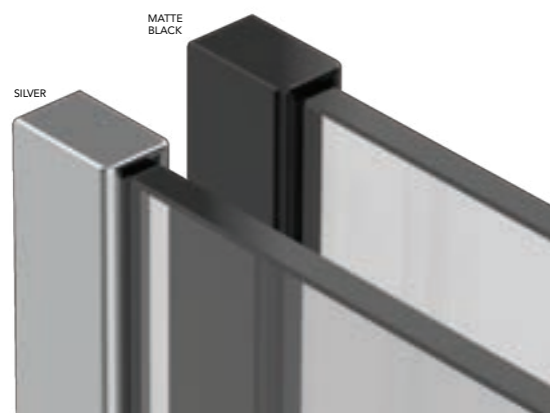

8MM OPAQUE GLASS WETROOM

The AYO opaque glass wetroom panel is designed to bring elegance and grace to your bathroom space.

AYO opaque is a practical choice for those who want to add privacy to their bathroom without sacrificing on functionality.

Available in a silver & matte black finish, with a variety of size options to choose from.

8mm TOUGHENED SAFETY GLASS	FOR A CORNER SPACE
FOR AN ALCOVE SPACE	2000mm HEIGHT
REVERSIBLE	WETROOM OR SHOWER TRAY INSTALLATION

8MM OPAQUE GLASS WETROOM PANEL