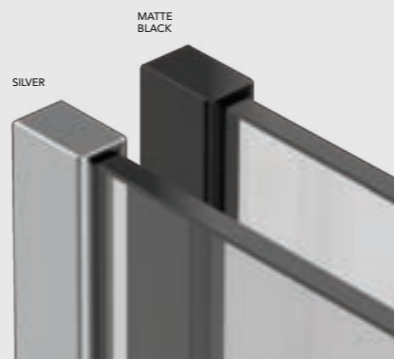

MATTE BLACK

SILVER