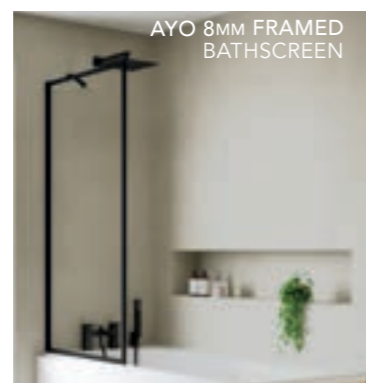

AYO®

8MM BATHSCREENS

AYO 8MM BATHSCREENS

PRODUCT DESCRIPTION	COLOUR	CODE
8mm Bathscreen 1500 x 800mm with Clear Glass	Matte Black	AYO8BSBC
8mm Framed Border 1500 x 800mm Bathscreen with Clear Glass Complete	Matte Black	AYO8FBSBBC
8mm Linear Framed Border 1500 x 800mm Bathscreen with Clear Glass Complete	Matte Black	AYO8FHBSBBC
8mm Bathscreen 1500 x 800mm with Clear Glass - NEW	Silver	AYO8BSSC
8mm Bathscreen 1500 x 800mm with Clear Glass - NEW MAY 2023	Brushed Brass	AYO8BSBRBC

FEATURES

- **8mm TOUGHENED SAFETY GLASS**
- **1500mm HEIGHT**
- **350MM ANGLED STABILISING BAR INCLUDED**
- **CLEARVUE GLASS COATING**
- **CONCEALED FIXINGS**
- **REVERSIBLE**
- **FIXED BATHSCREEN**
- **20 YEAR GUARANTEE**