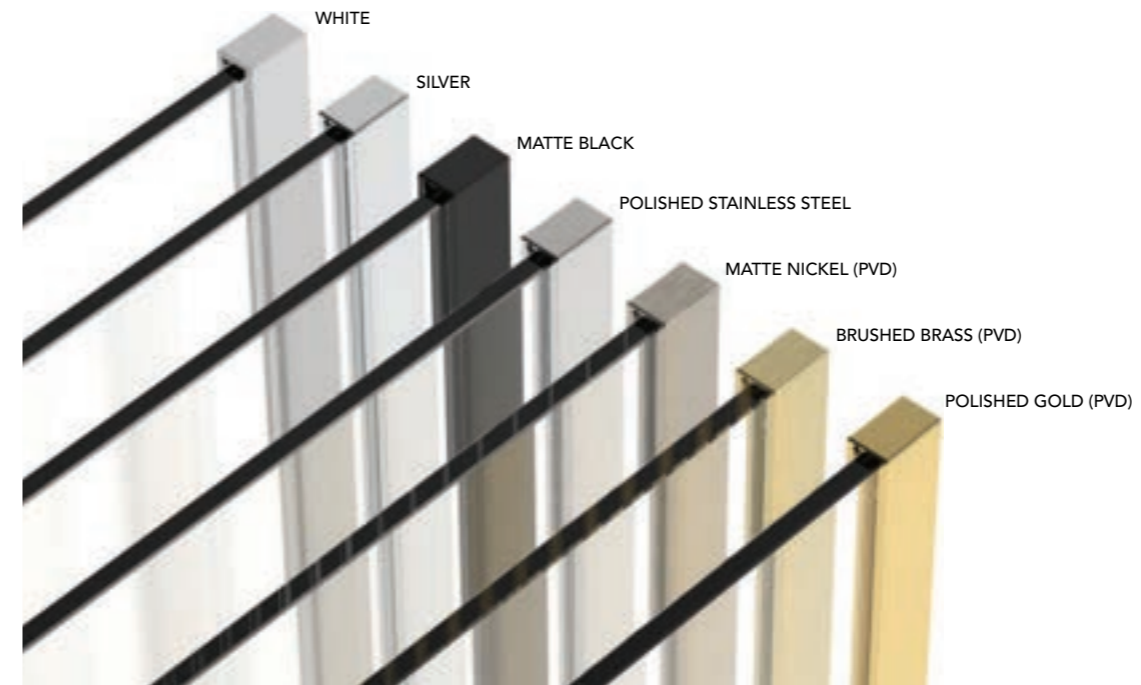

AYO® COLOUR CONFIGURATION GUIDE

Please note only configurations using 1200mm Straight Stabilising Bar, 650mm Angled Stabilising Bar, T Piece and Ultra Clear Corner Seal are possible in the premium colours;

- Brushed Brass (PVD)
- Matte Nickel (PVD)
- Polished Gold (PVD)
- Polished Stainless Steel
- White