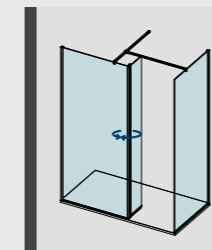

1. **CONFIGURATION 19**
2. ×2 Glass Panels
   - ×1 Rotating Panel
   - ×2 Wall Profiles
   - ×2 Straight Stabilising Bars
   - ×1 T Piece