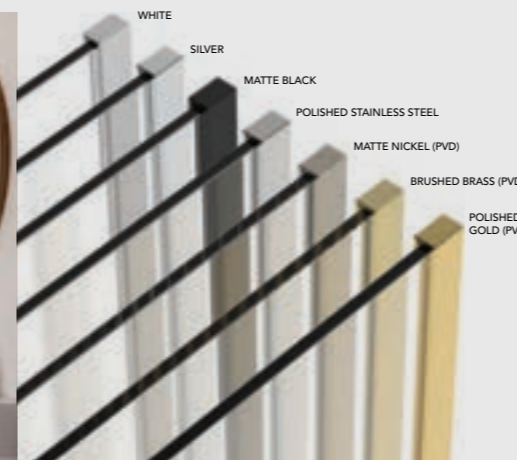

Please Note: Colour PVD Finishes only available on 1200mm straight or 650mm angled stabilising bars.