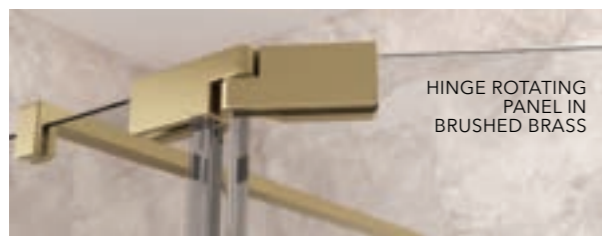

Each complete kit below includes a 10mm glass panel, 15mm wall profile and a suitable stabilising bar solution.

10MM COMPLETE MODULAR WETROOM KITS

SIZE	CODE - BRUSHED BRASS	CODE - POLISHED GOLD
450mm	AYO10MWR45-CBRB	AYO10MWR45-CPG
500mm	AYO10MWR50-CBRB	AYO10MWR50-CPG
600mm	AYO10MWR60-CBRB	AYO10MWR60-CPG
700mm	AYO10MWR70-CBRB	AYO10MWR70-CPG
760mm	AYO10MWR76-CBRB	AYO10MWR76-CPG
800mm	AYO10MWR80-CBRB	AYO10MWR80-CPG
900mm	AYO10MWR90-CBRB	AYO10MWR90-CPG
1000mm	AYO10MWR100-CBRB	AYO10MWR100-CPG
1100mm	AYO10MWR110-CBRB	AYO10MWR110-CPG
1200mm	AYO10MWR120-CBRB	AYO10MWR120-CPG
1400mm	AYO10MWR140-CBRB	AYO10MWR140-CPG

650mm Angled Stabilising Bar included with 450, 500 & 600mm COMPLETE modular kits.
1200mm Straight Stabilising Bar included with COMPLETE modular kits over 700mm.

ACCESSORIES

PRODUCT DESCRIPTION	CODE - BRUSHED BRASS	CODE - POLISHED GOLD
T-Piece	AYOTP-CBRB	AYOTP-CPG

Note: T-Piece to be purchased separately to create a Side / End Panel configuration.

NEW - 10MM HINGED ROTATING PANEL

PRODUCT DESCRIPTION	CODE - BRUSHED BRASS	CODE - POLISHED GOLD
300mm Hinge Rotating Panel	AYO10HRP30CBRBC	AYO10HRP30CPGC
450mm Hinge Rotating Panel	AYO10HRP45CBRBC	AYO10HRP45CPGC
500mm Hinge Rotating Panel	AYO10HRP50CBRBC	AYO10HRP50CPGC

HINGE ROTATING PANEL IN BRUSHED BRASS

NOTE: 3 PACK DELIVERY
Pack 1 - Glass Panel
Pack 2 - Wall Profile
Pack 3 - Stabiliser

AYO® 10MM COMPLETE WETROOM KITS POLISHED STAINLESS STEEL

For ease of ordering, we have created product codes for a complete wetroom, kits that cover the most popular wetroom configuration choices.

Each complete kit below includes a 10mm glass panel, 15mm wall profile and a suitable stabilising bar solution.

10MM COMPLETE MODULAR WETROOM KITS

SIZE	CODE - POLISHED S/STEEL
450mm	AYO10MWR45-SS
500mm	AYO10MWR50-SS
600mm	AYO10MWR60-SS
700mm	AYO10MWR70-SS
760mm	AYO10MWR76-SS
800mm	AYO10MWR80-SS
900mm	AYO10MWR90-SS
1000mm	AYO10MWR100-SS
1100mm	AYO10MWR110-SS
1200mm	AYO10MWR120-SS
1400mm	AYO10MWR140-SS

650mm Angled Stabilising Bar included with 450, 500 & 600mm COMPLETE modular kits.
1200mm Straight Stabilising Bar included with COMPLETE modular kits over 700mm.

ACCESSORIES

PRODUCT DESCRIPTION	CODE - POLISHED S/STEEL
T-Piece	AYOTPS

Note: T-Piece to be purchased separately to create a Side / End Panel configuration.

NEW - 10MM HINGED ROTATING PANEL

PRODUCT DESCRIPTION	CODE - POLISHED S/STEEL
300mm Hinge Rotating Panel	AYO10HRP30SSC
450mm Hinge Rotating Panel	AYO10HRP45SSC
500mm Hinge Rotating Panel	AYO10HRP50SSC

NOTE: 3 PACK DELIVERY
Pack 1 - Glass Panel
Pack 2 - Wall Profile
Pack 3 - Stabiliser