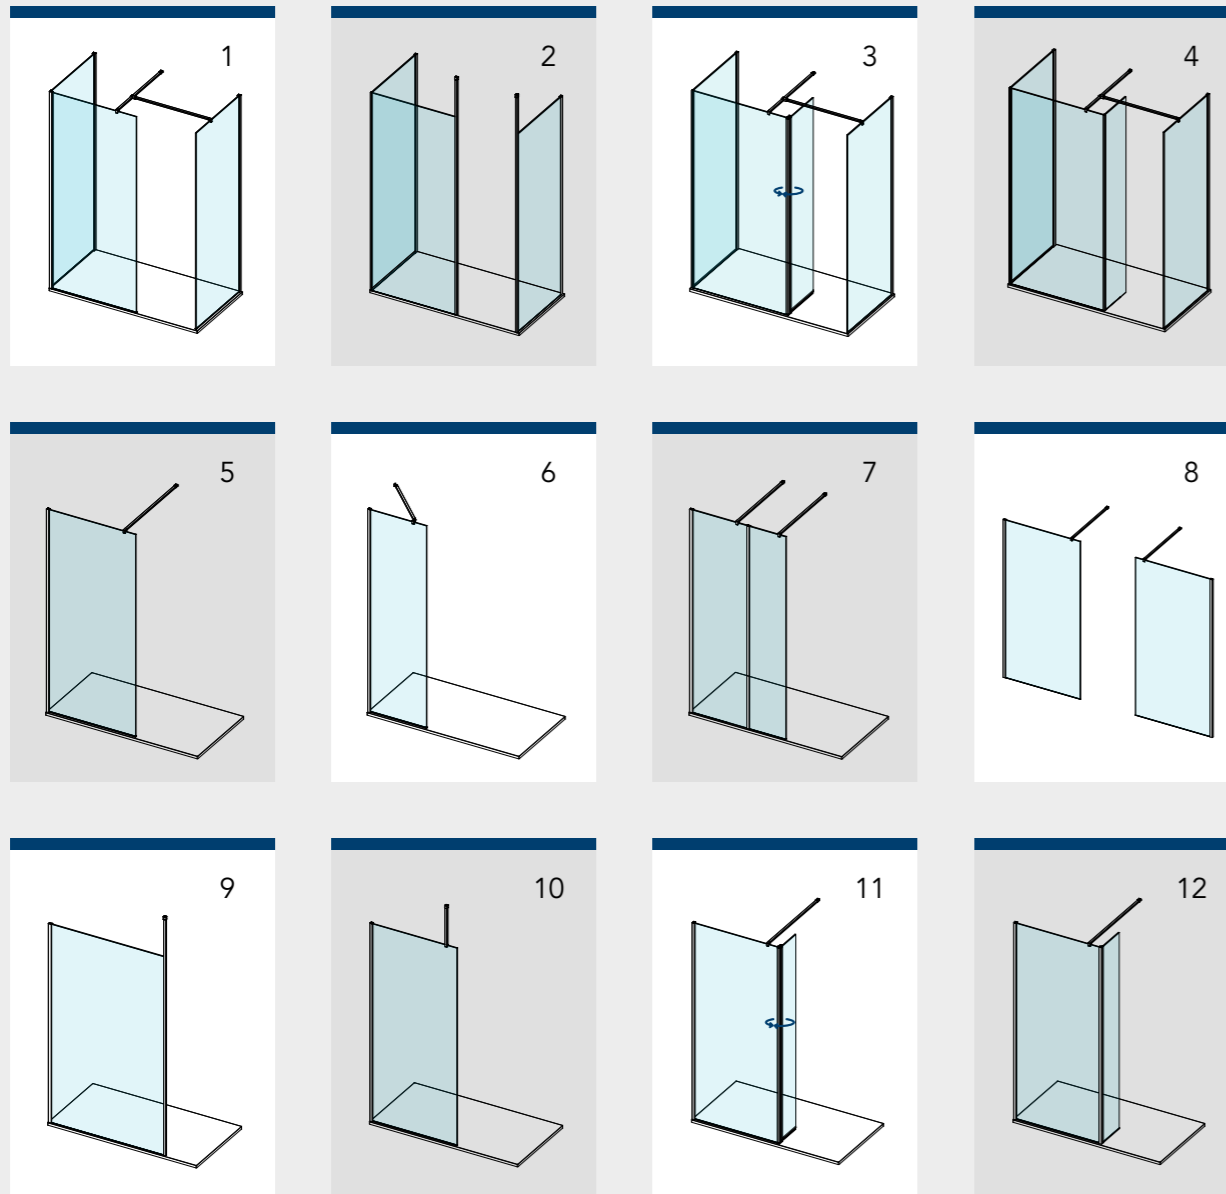

SILVER & MATTE BLACK CONFIGURATION GUIDE

With an almost infinite choice of wetroom configurations, AYO provides maximum flexibility as you personalise your dream shower space.

- Indicates Rotating Deflector Panel