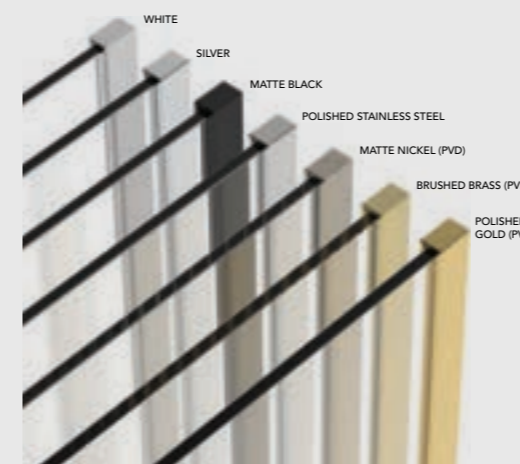

1. **CONFIGURATION 22**
2. ×3 Glass Panels
   - ×2 Wall Profiles
   - ×1 Ultra Clear Corner Seal
   - ×1 Straight Stabilising Bar
   - ×1 Angled Stabilising Bar

1. **CONFIGURATION 23**
2. ×2 Glass Panels
   - ×2 Wall Profiles
   - ×1 Straight Stabilising Bar
   - ×1 Angled Stabilising Bar

Please Note: Colour PVD Finishes only available on 1200mm straight or 650mm angled stabilising bars.