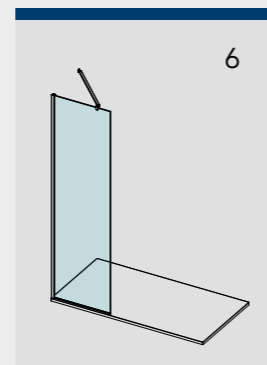

AYO® COLOUR CONFIGURATION GUIDE

Please note only configurations using 1200mm Straight Stabilising Bar, 650mm Angled Stabilising Bar, T Piece and Ultra Clear Corner Seal are possible in the premium colours;

- Brushed Brass (PVD)
- Matte Nickel (PVD)
- Polished Gold (PVD)
- Polished Stainless Steel
- White