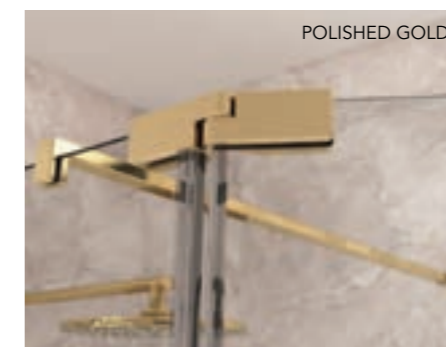

HINGED ROTATING DEFLECTOR PANEL

The AYO Hinge Rotating deflector panel offers both visual appeal and practical functionality.

Designed to fit alongside an AYO wetroom panel, these minimalist glass rotating panels can be folded to an impressive 180 degrees. This allows for generous access to the shower, whilst protecting the bathroom from unwanted water splash.

Available in a variety of premium colour finishes, there is an option to suit all bathroom needs. The frameless design of the hinge rotating panel delivers an effortless luxury to the wetroom shower zone.

- **8mm**
  TOUGHENED
  SAFETY GLASS
- **2000mm**
  HEIGHT
- REVERSIBLE
- **WETROOM
  OR
  SHOWER
  TRAY**
  INSTALLATION