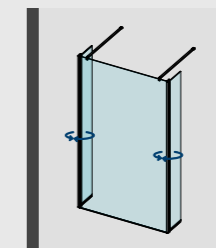

CONFIGURATION 18

- ×1 Glass Panel
- ×2 Rotating Panels
- ×2 Straight Stabilising Bars