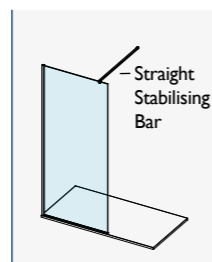

ACCESSORIES

PRODUCT DESCRIPTION	CODE – BRUSHED BRASS
T-Piece - Brushed Brass	AYOTP-CBRB

T-Piece to be purchased separately to create a Side / End Panel configuration.