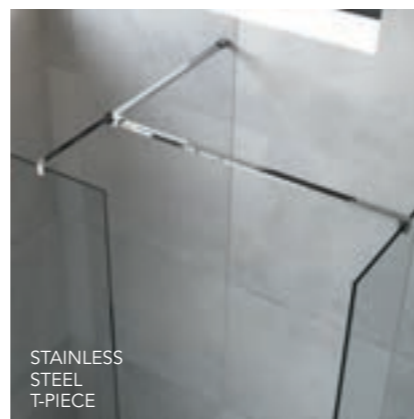

10MM COMPLETE MODULAR WETROOM KITS

SIZE	CODE – SILVER	CODE – BLACK
300mm	AYO10MWR30SC	AYO10MWR30BC
400mm	AYO10MWR40SC	AYO10MWR40BC
450mm	AYO10MWR45SC	AYO10MWR45BC
500mm	AYO10MWR50SC	AYO10MWR50BC
600mm	AYO10MWR60SC	AYO10MWR60BC
700mm	AYO10MWR70SC	AYO10MWR70BC
760mm	AYO10MWR76SC	AYO10MWR76BC
800mm	AYO10MWR80SC	AYO10MWR80BC
900mm	AYO10MWR90SC	AYO10MWR90BC
1000mm	AYO10MWR100SC	AYO10MWR100BC
1100mm	AYO10MWR110SC	AYO10MWR110BC
1200mm	AYO10MWR120SC	AYO10MWR120BC
1400mm	AYO10MWR140SC	AYO10MWR140BC
Double Entry Wetroom 1200mm – Complete Kit (Includes x2 1200mm Straight Stabilising Bars)	AYO10MWRD120SC	AYO10MWRD120BC

350mm Angled Stabilising Bar included with 300 & 400mm COMPLETE modular kits.
650mm Angled Stabilising Bar included with 450, 500 & 600mm COMPLETE modular kits.
1200mm Straight Stabilising Bar included with COMPLETE modular kits over 700mm.

10MM COMPLETE MODULAR WETROOM SIDE / END PANEL KITS*

SIZE	CODE – SILVER	CODE – BLACK
700mm	AYO10MWR70TSC	AYO10MWR70TBC
760mm	AYO10MWR76TSC	AYO10MWR76TBC
800mm	AYO10MWR80TSC	AYO10MWR80TBC
900mm	AYO10MWR90TSC	AYO10MWR90TBC
1000mm	AYO10MWR100TSC	AYO10MWR100TBC

*1200mm Straight stabilising bar and T Piece included with COMPLETE modular wetroom side panel kits

NOTE: 2 PACK DELIVERY
Pack 1 – Glass Panel
Pack 2 – Wall Profile & Stabiliser