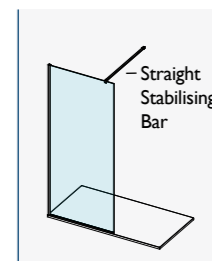

650mm Angled Stabilising Bar included with 450, 500 & 600mm COMPLETE modular kits.
1200mm Straight Stabilising Bar included with COMPLETE modular kits over 700mm.

ACCESSORIES

PRODUCT DESCRIPTION	CODE - POLISHED S/STEEL
T-Piece	AYOTPS

Note: T-Piece to be purchased separately to create a Side / End Panel configuration.

NEW - 10MM HINGED ROTATING PANEL

PRODUCT DESCRIPTION	CODE - POLISHED S/STEEL
300mm Hinge Rotating Panel	AYO10HRP30SSC
450mm Hinge Rotating Panel	AYO10HRP45SSC
500mm Hinge Rotating Panel	AYO10HRP50SSC

NOTE: 3 PACK DELIVERY
Pack 1 - Glass Panel
Pack 2 - Wall Profile
Pack 3 - Stabiliser