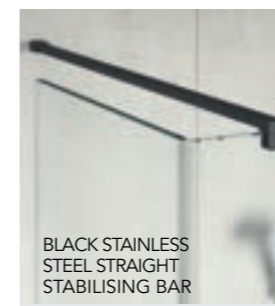

Other Stabilising Bars

PRODUCT DESCRIPTION	CODE - SILVER	CODE - BLACK
L Shape Stabilising Bar - Length 1410mm / Height 220mm	AYOLSSBS	AYOLSSBB
Rotating Panel Stabilising Bar - 1200mm	AYORPSBS	AYORPSBB
1200mm Double Glass Bracket Stabilising Bar	AYODGBSBS	AYODGBSBB