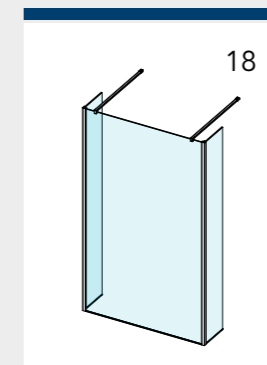

AYO® COLOUR CONFIGURATION GUIDE

Please note only configurations using 1200mm Straight Stabilising Bar, 650mm Angled Stabilising Bar, T Piece and Ultra Clear Corner Seal are possible in the premium colours;

- Brushed Brass (PVD)
- Matte Nickel (PVD)
- Polished Gold (PVD)
- Polished Stainless Steel
- White