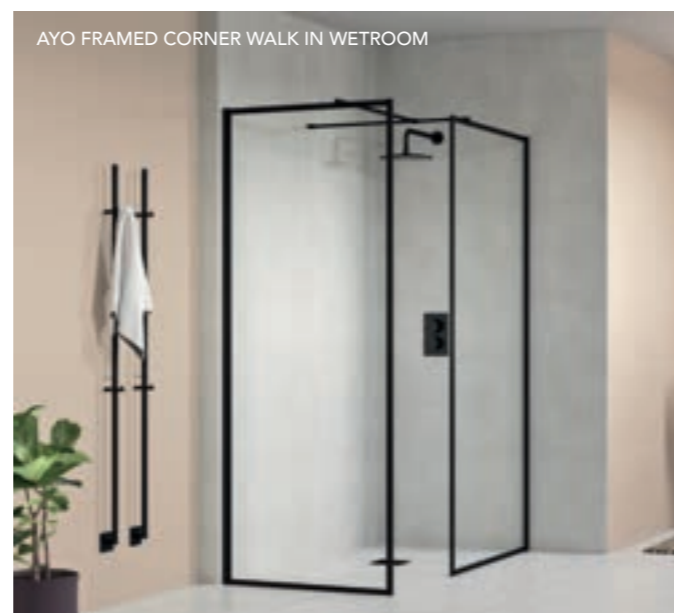

AYO 8MM FRAMED WETROOM SIDE PANEL COLLECTION - COMPLETE PACKAGES (WITH T-PIECE)

SIZE	CODE - BLACK
700mm - Complete Package	AYO8MWRFB70TBC
760mm - Complete Package	AYO8MWRFB76TBC
800mm - Complete Package	AYO8MWRFB80TBC
900mm - Complete Package	AYO8MWRFB90TBC
1000mm - Complete Package	AYO8MWRFB100TBC

AYO 8MM LINEAR WETROOM PANEL COLLECTION - COMPLETE PACKAGES

SIZE	CODE - BLACK
700mm - Complete Package	AYO8MWRFB70BC
760mm - Complete Package	AYO8MWRFB76BC
800mm - Complete Package	AYO8MWRFB80BC
900mm - Complete Package	AYO8MWRFB90BC
1000mm - Complete Package	AYO8MWRFB100BC
1100mm - Complete Package	AYO8MWRFB110BC
1200mm - Complete Package	AYO8MWRFB120BC
1400mm - Complete Package	AYO8MWRFB140BC

AYO 8MM LINEAR WETROOM SIDE PANEL COLLECTION - COMPLETE PACKAGES (WITH T-PIECE)

SIZE	CODE - BLACK
700mm - Complete Package	AYO8MWRFB70TBC
760mm - Complete Package	AYO8MWRFB76TBC
800mm - Complete Package	AYO8MWRFB80TBC
900mm - Complete Package	AYO8MWRFB90TBC
1000mm - Complete Package	AYO8MWRFB100TBC

ACCESSORIES - BLACK

SIZE	CODE - BLACK
1200mm Straight Stabilising Bar	AYOSSBB
1400mm Straight Stabilising Bar	AYO140SSBB
Angled Stabilising Bar 350mm - Short - Sizes 300mm - 400mm	AYOASBB-SH
Angled Stabilising Bar 650mm	AYOASBB
L Shape Stabilising Bar - Length 1410mm / Height 220mm	AYOLSSBB
Top of Glass to Ceiling Bar - 600mm	AYOCSBB
Two piece Floor to Ceiling Stabilising Bar - 2600mm	AYOF2CSBB