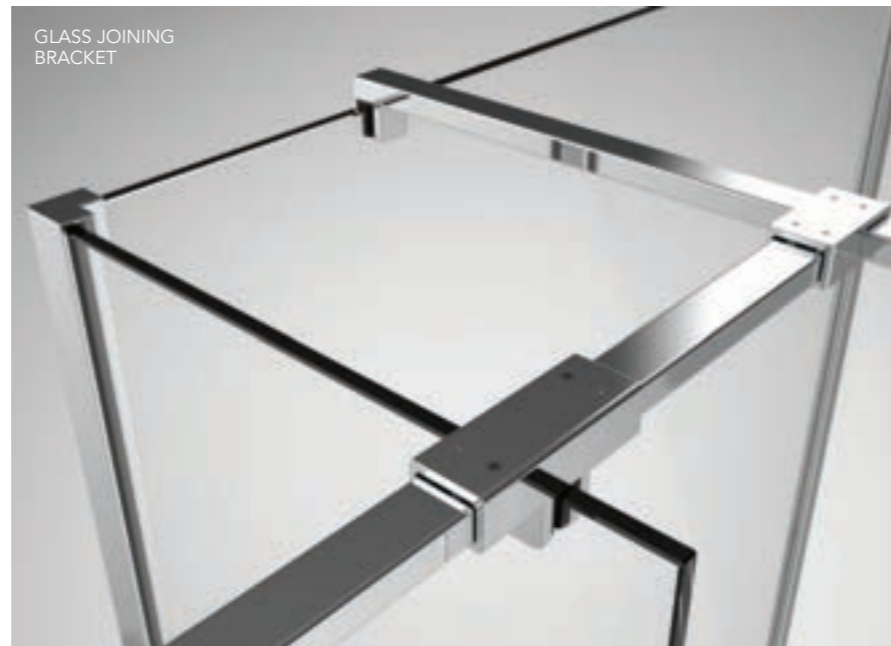

- 1200mm Straight Stabilising Bar
- 650mm Angled Stabilising Bar
- T Piece

STABILISING BAR - FIXING TO ROTATING PANEL

MATTE BLACK T-PIECE FITTED WITH TWO STRAIGHT STABILISING BARS

GLASS JOINING BRACKET

FLOOR TO CEILING STABILISING BARS