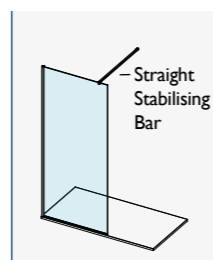

AYO® 10MM COMPLETE WETROOM KITS – SILVER & BLACK

For ease of ordering, we have created product codes for a complete wetroom, kits that cover the most popular wetroom configuration choices.

Each complete kit below includes a 10mm glass panel, 15mm wall profile and a suitable stabilising bar solution.

10MM COMPLETE MODULAR WETROOM KITS

SIZE	CODE – SILVER	CODE – BLACK
300mm	AYO10MWR30SC	AYO10MWR30BC
400mm	AYO10MWR40SC	AYO10MWR40BC
450mm	AYO10MWR45SC	AYO10MWR45BC
500mm	AYO10MWR50SC	AYO10MWR50BC
600mm	AYO10MWR60SC	AYO10MWR60BC
700mm	AYO10MWR70SC	AYO10MWR70BC
760mm	AYO10MWR76SC	AYO10MWR76BC
800mm	AYO10MWR80SC	AYO10MWR80BC
900mm	AYO10MWR90SC	AYO10MWR90BC
1000mm	AYO10MWR100SC	AYO10MWR100BC
1100mm	AYO10MWR110SC	AYO10MWR110BC
1200mm	AYO10MWR120SC	AYO10MWR120BC
1400mm	AYO10MWR140SC	AYO10MWR140BC
Double Entry Wetroom 1200mm – Complete Kit (Includes x2 1200mm Straight Stabilising Bars)	AYO10MWRD120SC	AYO10MWRD120BC

350mm Angled Stabilising Bar included with 300 & 400mm COMPLETE modular kits.
650mm Angled Stabilising Bar included with 450, 500 & 600mm COMPLETE modular kits.
1200mm Straight Stabilising Bar included with COMPLETE modular kits over 700mm.

10MM COMPLETE MODULAR WETROOM SIDE / END PANEL KITS*

SIZE	CODE – SILVER	CODE – BLACK
700mm	AYO10MWR70TSC	AYO10MWR70TBC
760mm	AYO10MWR76TSC	AYO10MWR76TBC
800mm	AYO10MWR80TSC	AYO10MWR80TBC
900mm	AYO10MWR90TSC	AYO10MWR90TBC
1000mm	AYO10MWR100TSC	AYO10MWR100TBC

*1200mm Straight stabilising bar and T Piece included with COMPLETE modular wetroom side panel kits

NOTE: 2 PACK DELIVERY
Pack 1 – Glass Panel
Pack 2 – Wall Profile & Stabiliser