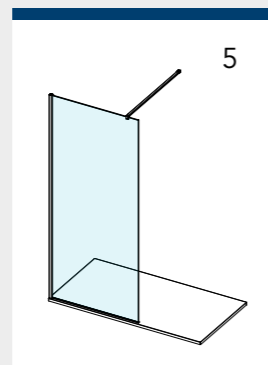

AYO® COLOUR CONFIGURATION GUIDE

Please note only configurations using 1200mm Straight Stabilising Bar, 650mm Angled Stabilising Bar, T Piece and Ultra Clear Corner Seal are possible in the premium colours;

- Brushed Brass (PVD)
- Matte Nickel (PVD)
- Polished Gold (PVD)
- Polished Stainless Steel
- White