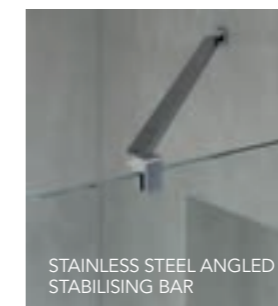

Other Stabilising Bars

PRODUCT DESCRIPTION	CODE - SILVER	CODE - BLACK
L Shape Stabilising Bar - Length 1410mm / Height 220mm	AYOLSSBS	AYOLSSBB
Rotating Panel Stabilising Bar - 1200mm	AYORPSBS	AYORPSBB
1200mm Double Glass Bracket Stabilising Bar	AYODGBSBS	AYODGBSBB