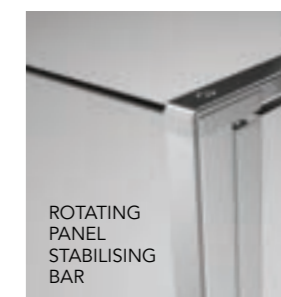

AYO® 8MM MODULAR COLLECTION – SILVER & BLACK

WETROOM PANEL 8mm GLASS / 2000mm HIGH
SUITABLE FOR USE ON WETROOM FLOOR OR TRAY

MODULAR WETROOM ORDER PROCESS:

- **STEP 1** – CHOOSE AYO 8MM GLASS PANEL SIZE
- **STEP 2** – CHOOSE WALL PROFILE (SILVER OR BLACK)
- **STEP 3** – CHOOSE STABILISING SOLUTION REQUIRED (SILVER OR BLACK)
- **STEP 4** – CHOOSE CHOOSE GLASS CONNECTING / ACCESSORIES OPTIONS (IF REQUIRED)

STEP 1 – 8MM GLASS PANEL ONLY

SIZE	CODE
300mm	AYO8MW30C
400mm	AYO8MW40C
450mm	AYO8MW45C
500mm	AYO8MW50C
600mm	AYO8MW60C
700mm	AYO8MW70C
760mm	AYO8MW76C
800mm	AYO8MW80C
900mm	AYO8MW90C
1000mm	AYO8MW100C
1100mm	AYO8MW110C
1200mm	AYO8MW120C
1400mm	AYO8MW140C
1500mm	AYO8MW150C
1600mm	AYO8MW160C

STEP 2 – WALL PROFILE

PRODUCT DESCRIPTION	CODE – SILVER	CODE – BLACK
15mm Wall Profile	AYOMW15WJS	AYOMW15WJB
35mm Wall Profile	AYOMW35WJS	AYOMW35WJB
Recessed Channel Wall and Floor Profile 2000mm (2 Piece)	AYOMWCWJS	AYOMWCWJB

STEP 3 – STABILISER - SILVER & BLACK

Straight Stabilising Bar

PRODUCT DESCRIPTION	CODE – SILVER	CODE – BLACK
1200mm Straight Stabilising Bar	AYOSSBS	AYOSSBB
1400mm Straight Stabilising Bar	AYO140SSBS	AYO140SSBB

Angled Stabilising Bar

PRODUCT DESCRIPTION	CODE – SILVER	CODE – BLACK
350mm Angled Stabilising Bar - Short for 300mm & 400mm Wetrooms	AYOASBS-SH	AYOASBB-SH
650mm Angled Stabilising Bar	AYOASBS	AYOASBB

Ceiling Stabilising Bar

PRODUCT DESCRIPTION	CODE – SILVER	CODE – BLACK
Top of Glass to Ceiling Stabilising Bar - 650mm	AYOCSBS	AYOCSBB
Floor to Ceiling Stabilising Bar - 2600mm	AYOFCSBS	AYOFCSBB
Two Piece Floor to Ceiling Stabilising Bar - 2600mm	AYOF2CSBS	AYOF2CSBB

Other Stabilising Bars