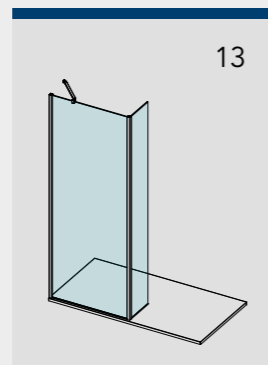

AYO® COLOUR CONFIGURATION GUIDE

Please note only configurations using 1200mm Straight Stabilising Bar, 650mm Angled Stabilising Bar, T Piece and Ultra Clear Corner Seal are possible in the premium colours;

- Brushed Brass (PVD)
- Matte Nickel (PVD)
- Polished Gold (PVD)
- Polished Stainless Steel
- White