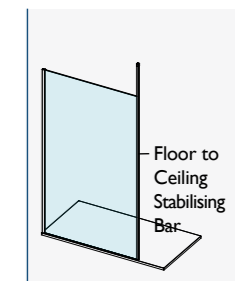

Other Stabilising Bars

PRODUCT DESCRIPTION	CODE - SILVER	CODE - BLACK
L Shape Stabilising Bar - Length 1410mm / Height 220mm	AYOLSSBS	AYOLSSBB
Rotating Panel Stabilising Bar - 1200mm	AYORPSBS	AYORPSBB
1200mm Double Glass Bracket Stabilising Bar	AYODGBSBS	AYODGBSBB