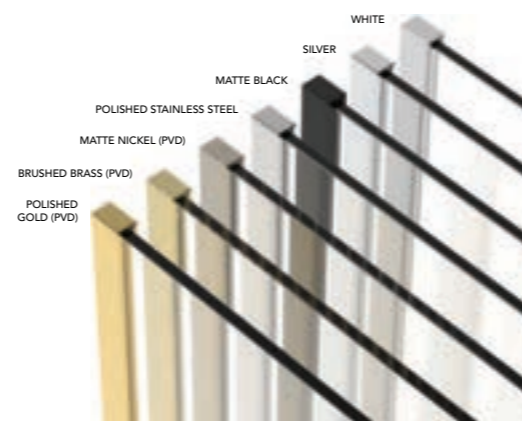

HINGED ROTATING DEFLECTOR PANEL

The AYO Hinge Rotating deflector panel offers both visual appeal and practical functionality.

Designed to fit alongside an AYO wetroom panel, these minimalist glass rotating panels can be folded to an impressive 180 degrees. This allows for generous access to the shower, whilst protecting the bathroom from unwanted water splash.

Available in a variety of premium colour finishes, there is an option to suit all bathroom needs. The frameless design of the hinge rotating panel delivers an effortless luxury to the wetroom shower zone.

- **8mm**
  TOUGHENED
  SAFETY GLASS
- **2000mm**
  HEIGHT
- REVERSIBLE
- **WETROOM
  OR
  SHOWER
  TRAY**
  INSTALLATION