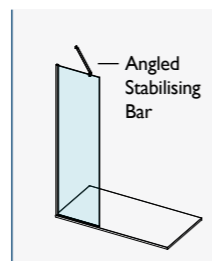

AYO® 8MM COMPLETE WETROOM KITS – BRUSHED BRASS

For ease of ordering, we have created product codes for a complete wetroom, kits that cover the most popular wetroom configuration choices.

Each complete kit below includes a 8mm glass panel, a 15mm wall profile and a suitable stabilising bar solution.

8MM COMPLETE MODULAR WETROOM KITS

SIZE	CODE – BRUSHED BRASS
700mm	AYO8MWR70-CBRB
800mm	AYO8MWR80-CBRB
900mm	AYO8MWR90-CBRB
1000mm	AYO8MWR100-CBRB
1100mm	AYO8MWR110-CBRB
1200mm	AYO8MWR120-CBRB
1400mm	AYO8MWR140-CBRB