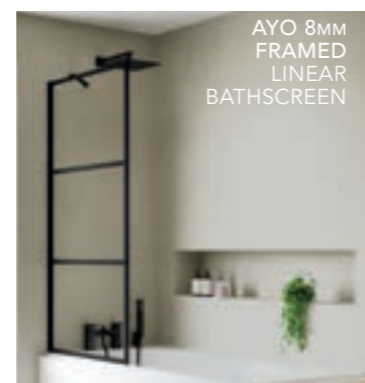

AYO®

8MM BATHSCREENS

AYO 8MM BATHSCREENS

PRODUCT DESCRIPTION	COLOUR	CODE
8mm Bathscreen 1500 x 800mm with Clear Glass	Matte Black	AYO8BSBC
8mm Framed Border 1500 x 800mm Bathscreen with Clear Glass Complete	Matte Black	AYO8FBSBBC
8mm Linear Framed Border 1500 x 800mm Bathscreen with Clear Glass Complete	Matte Black	AYO8FHBSBBC
8mm Bathscreen 1500 x 800mm with Clear Glass - NEW	Silver	AYO8BSSC
8mm Bathscreen 1500 x 800mm with Clear Glass - NEW MAY 2023	Brushed Brass	AYO8BSBRBC

FEATURES

- **8mm TOUGHENED SAFETY GLASS**
- **1500mm HEIGHT**
- **350MM ANGLED STABILISING BAR INCLUDED**
- **CLEARVUE GLASS COATING**
- **CONCEALED FIXINGS**
- **REVERSIBLE**
- **FIXED BATHSCREEN**
- **20 YEAR GUARANTEE**