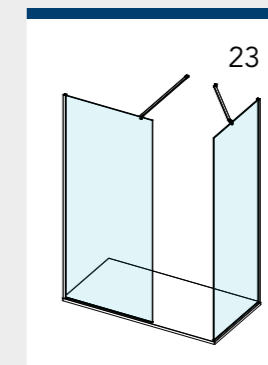

AYO® COLOUR CONFIGURATION GUIDE

Please note only configurations using 1200mm Straight Stabilising Bar, 650mm Angled Stabilising Bar, T Piece and Ultra Clear Corner Seal are possible in the premium colours;

- Brushed Brass (PVD)
- Matte Nickel (PVD)
- Polished Gold (PVD)
- Polished Stainless Steel
- White