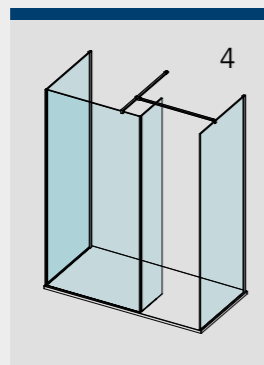

AYO® COLOUR CONFIGURATION GUIDE

Please note only configurations using 1200mm Straight Stabilising Bar, 650mm Angled Stabilising Bar, T Piece and Ultra Clear Corner Seal are possible in the premium colours;

- Brushed Brass (PVD)
- Matte Nickel (PVD)
- Polished Gold (PVD)
- Polished Stainless Steel
- White