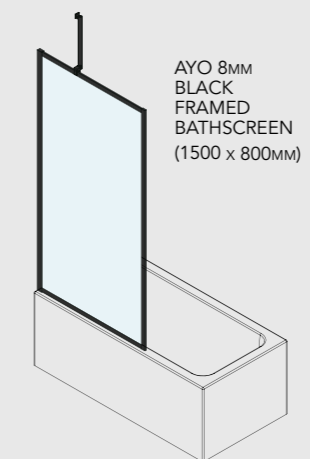

8MM OPAQUE GLASS WETROOM PANEL

FRAMED BATHSCREEN

The crisp contemporary lines of the AYO framed bathscreen provide a stylish focal point for the bathroom.

The black bathscreen frame has an anodised finish, making it a highly durable and guaranteed to stand the test of time. A silk screen print process is used to achieve a flush interior finish while ClearVue hydrophobic coating ensures the 8mm toughened glass remains easy to clean.

Expertly crafted, the AYO Framed Bathscreen will bring a harmonious look to the modern bathroom.

METAL FRAMEWORK SURROUNDS GLASS, ENSURING MAXIMUM DURABILITY

- 8mm TOUGHENED SAFETY GLASS
- 1500mm HEIGHT
- 350MM ANGLED STABILISING BAR INCLUDED
- CLEARVUE GLASS COATING
- BLACK PROFILES ONLY
- CONCEALED FIXINGS
- REVERSIBLE
- FIXED BATHSCREEN
- 20 YEAR GUARANTEE