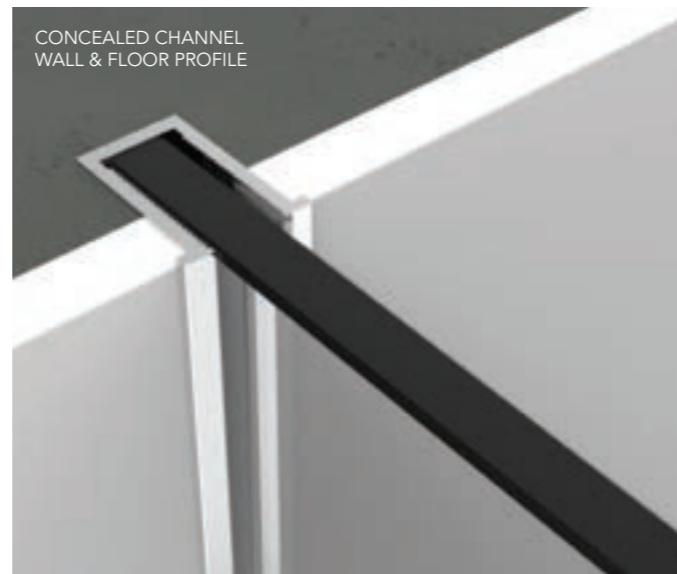

CONCEALED CHANNEL WALL & FLOOR PROFILE