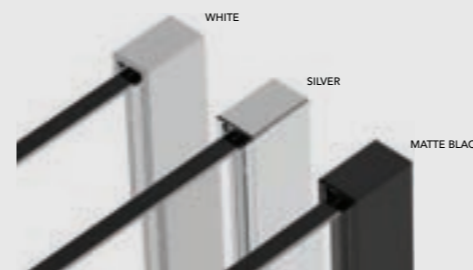

AVAILABLE IN SILVER, MATTE BLACK AND WHITE