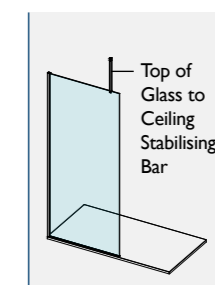

BLACK L SHAPED STABILISING BAR

ROTATING PANEL STABILISING BAR

Top of Glass to Ceiling Stabilising Bar