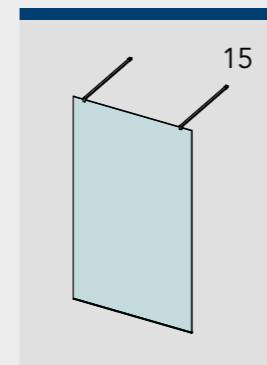

AYO® COLOUR CONFIGURATION GUIDE

Please note only configurations using 1200mm Straight Stabilising Bar, 650mm Angled Stabilising Bar, T Piece and Ultra Clear Corner Seal are possible in the premium colours;

- Brushed Brass (PVD)
- Matte Nickel (PVD)
- Polished Gold (PVD)
- Polished Stainless Steel
- White