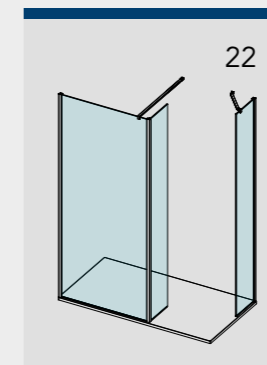

AYO® COLOUR CONFIGURATION GUIDE

Please note only configurations using 1200mm Straight Stabilising Bar, 650mm Angled Stabilising Bar, T Piece and Ultra Clear Corner Seal are possible in the premium colours;

- Brushed Brass (PVD)
- Matte Nickel (PVD)
- Polished Gold (PVD)
- Polished Stainless Steel
- White