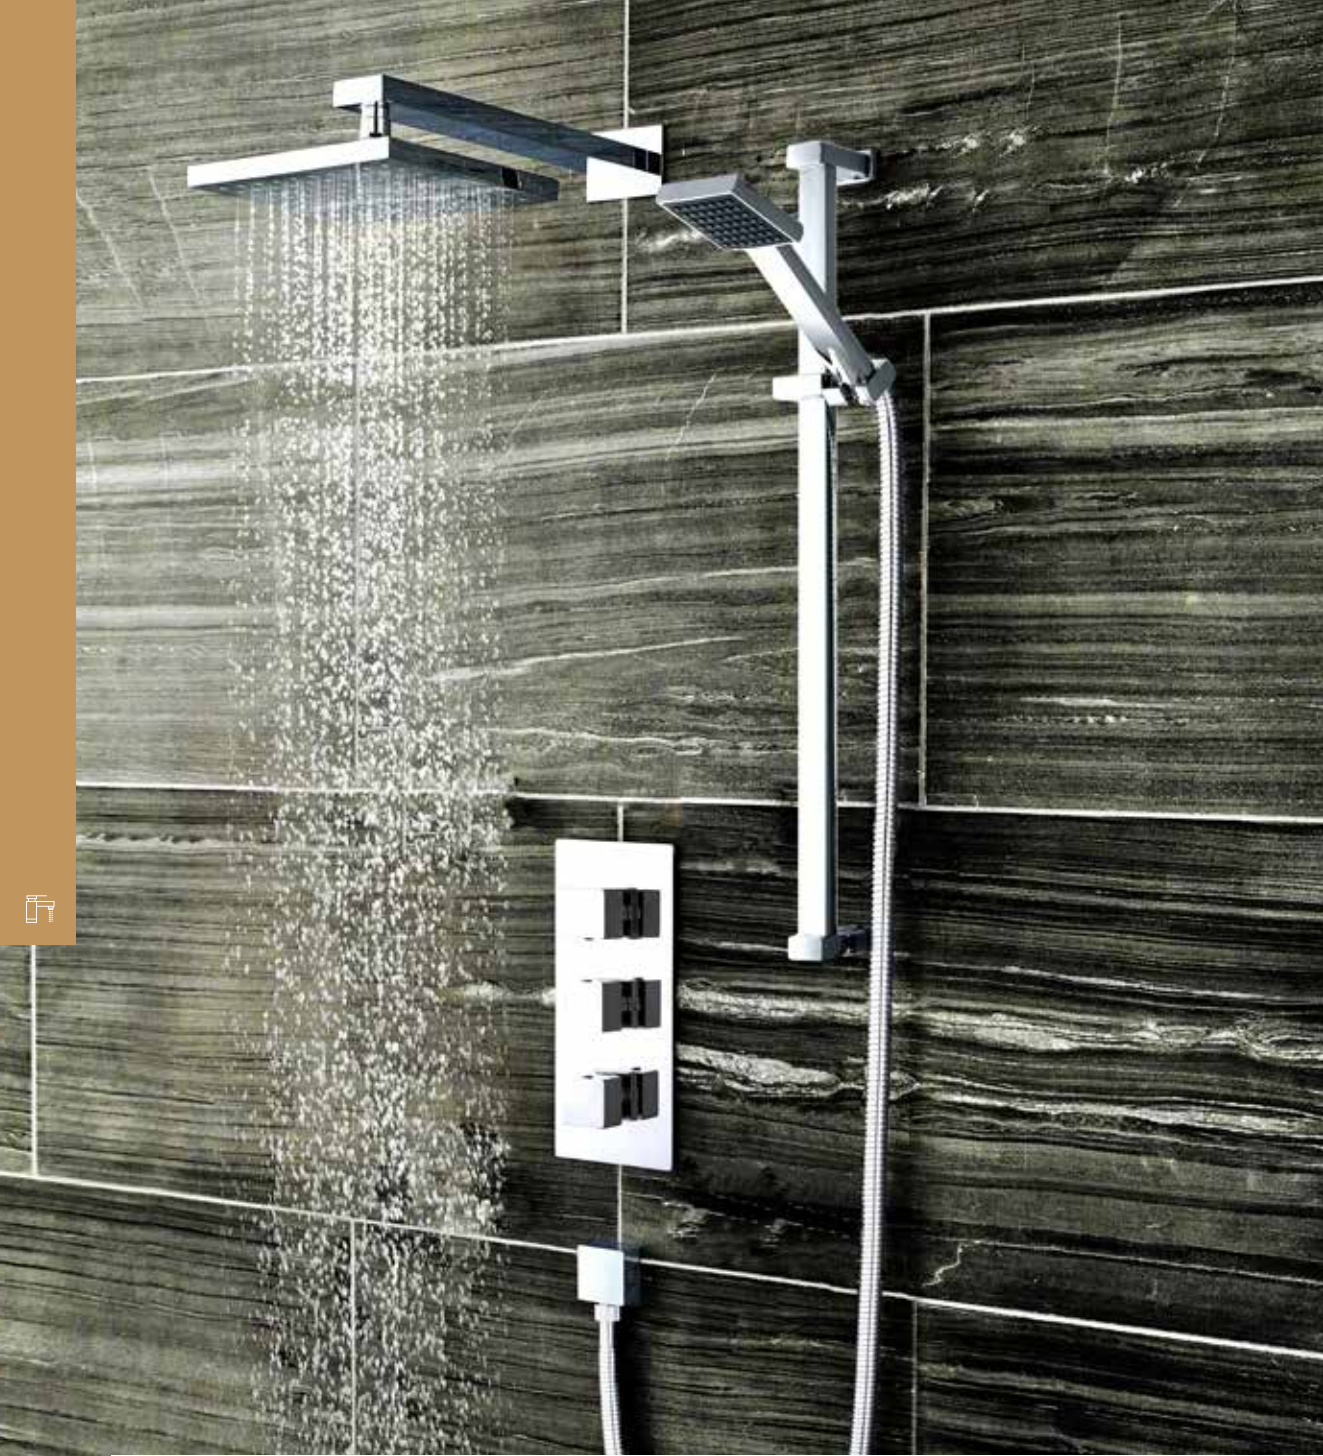

Code AVSH62 €23.50

2m Shower Flex

Code AVSH63 €31.00

STYLE GUIDE
YOUR NEXT
SELECTION IS

VOICI ACCESSORIES

**Voici
Single Towel Rail 45cm**

Code DPIA8312 €100.00

**Voici
Towel Ring**