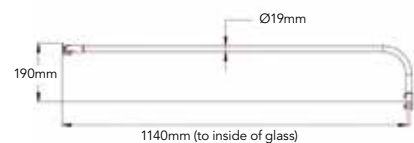

Casanuova Wet Room Panel Extra Height Support Arm