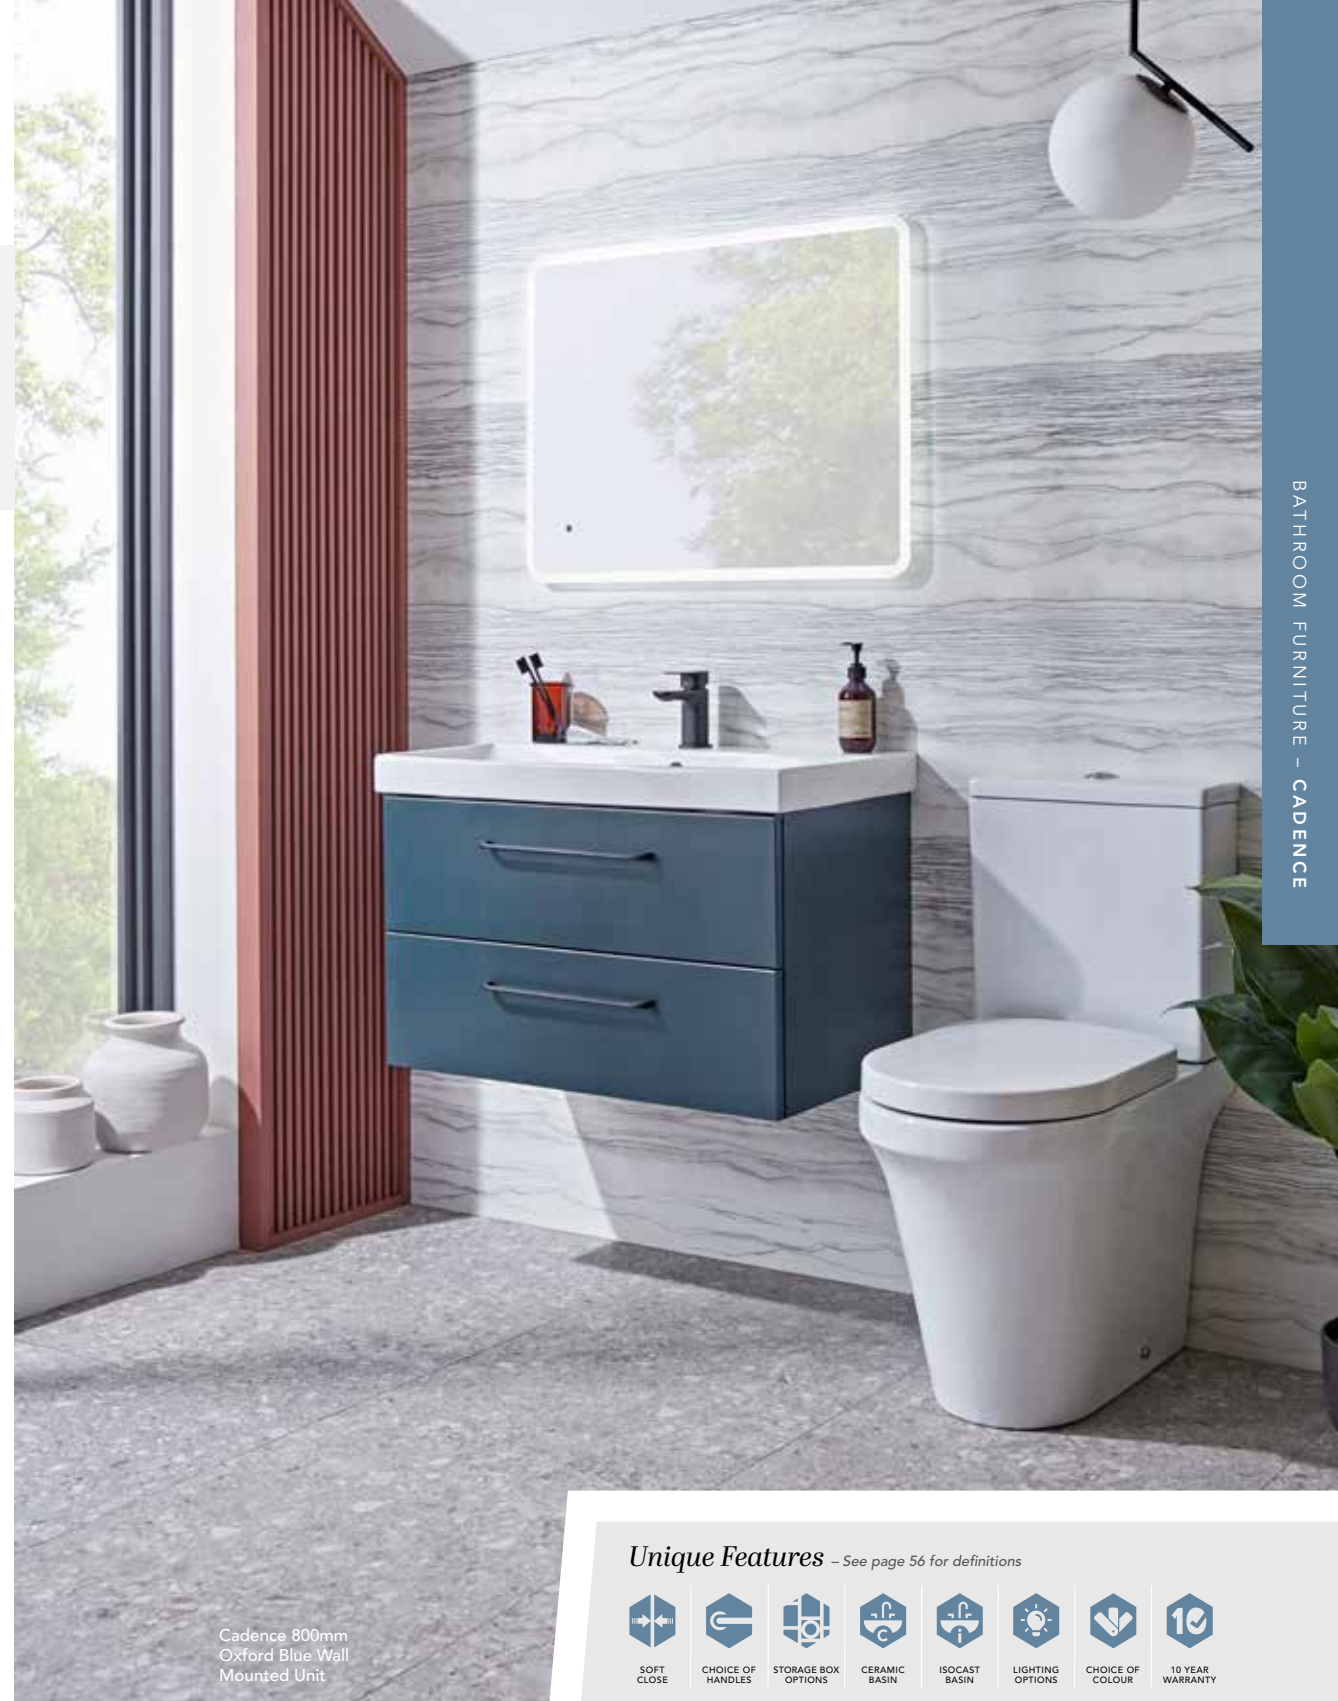

Cadence 600mm Wall Mounted Unit & Basin

H: 460mm D: 416mm W: 589mm**

Unit (Choose Colour)	Matt Storm Grey	TAVCA600W.SG	€606.46
	Gloss Spruce	TAVCA600W.GSP	
	Oxford Blue	TAVCA600W.OB	
	Gloss Light Grey	TAVCA600W.G	
	Tundra Wood	TAVCA600W.TW	
	Gloss White	TAVCA600W.W	
Isocast Basin*	TAVCA600IS	€190.80	
Handle (x2)	TAVCADH01.579.C	€50.15	
TOTAL		€897.56	

*Alternative ceramic basin available from page 74. **Dimensions exclude basins.

Note: Matt Storm Grey units shown above with chrome Cadence handle 1 - See page 74 for alternative styles.
Note: Unit or Handle x2 indicates two units or handles needed. All prices indicate individual product pricing.

Cadence 800mm Oxford Blue Wall Mounted Unit