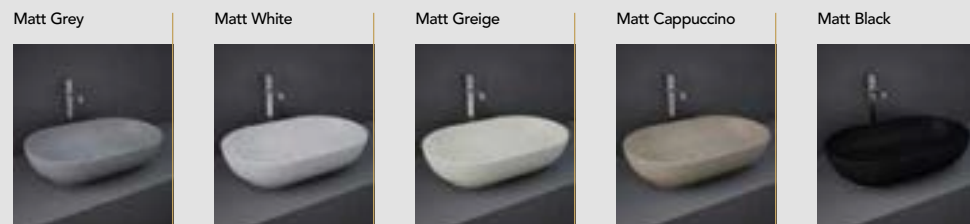

R.T. LARGE

Unique Features – See page 56 for definitions

STYLE GUIDE
YOUR NEXT
SELECTION IS

RAK CERAMICS FEELING VESSELS

Available in the following colours...

Feeling - 420mm Round Counter Top Vessel

H: 130mm D: 420mm W: 420mm