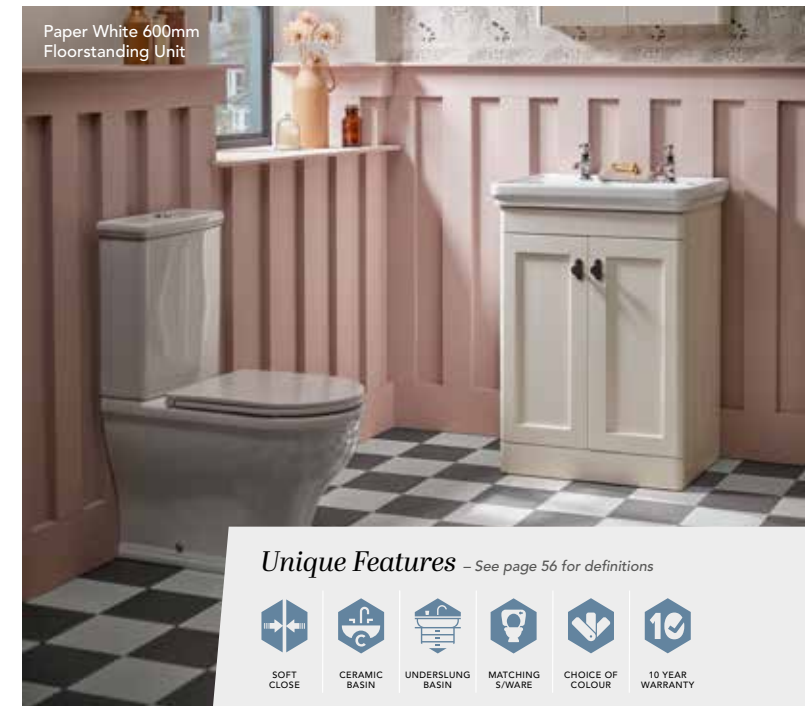

Paper White 600mm Floorstanding Unit

Unique Features - See page 56 for definitions

- SOFT CLOSE
- CERAMIC BASIN
- UNDERSLUNG BASIN
- MATCHING S/WARE
- CHOICE OF COLOUR
- 10 YEAR WARRANTY

STYLE GUIDE YOUR NEXT SELECTION IS

- Mirrors
  Page 141
- Sanitary Ware
  Page 173
- Brassware
  Page 221
- Showering
  Page 291
- Baths
  Page 317
- Heating
  Page 345
- Accessories
  Page 364