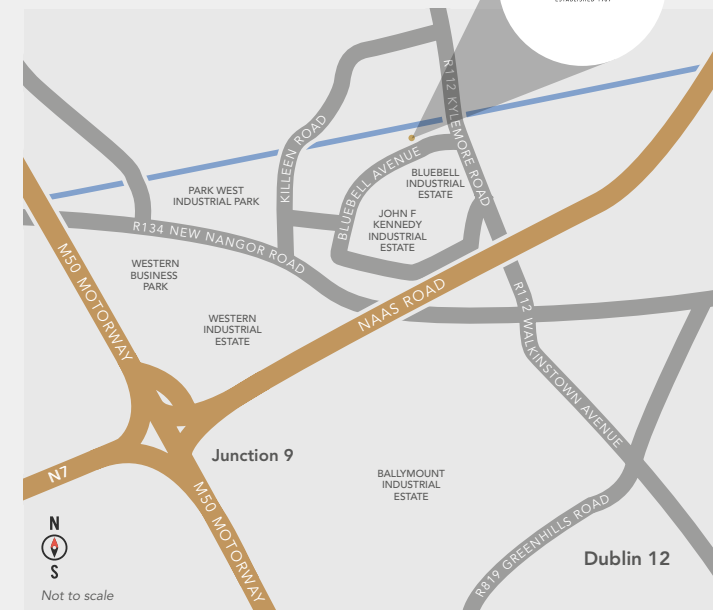

Scan the QR code
above to book
an appointment