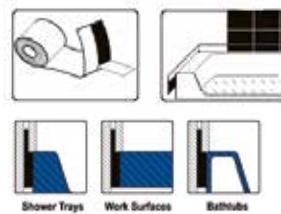

FLEXI-SEAL

Use Flexi-Seal to protect floors and ceilings from expensive water damage caused by leaks from shower trays, baths and work surfaces.

Flexi-Seal uses a combination of a durable flexible rubber with a waterproof butyl based adhesive to give maximum protection between the application surface and tiles or panels.

Since the rubber is flexible, it will maintain a watertight seal whilst allowing for a certain amount of movement that is inevitable, particularly with new builds.

Available in 2m, 3m, 4m, 10m & 20m rolls.

2m	Code TFLEXI2	€42.00
3m	Code TFLEXI3	€62.50
4m	Code TFLEXI4	€81.50
10m	Code TFLEXI10	€200.00
20m	Code TFLEXI20	€384.00

Shower Trays Work Surfaces Bathubs