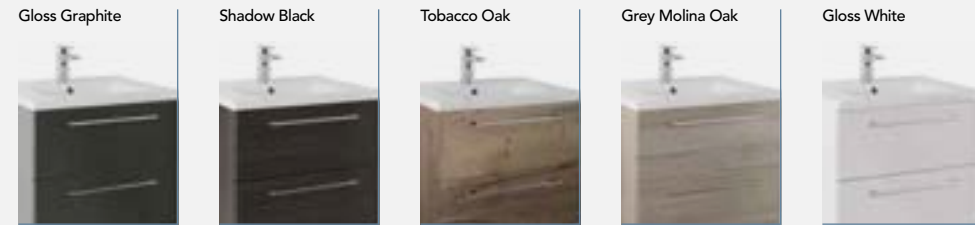

LUCCA

Matt Dove Grey

Unique Features

See page 56 for definitions

STYLE GUIDE
YOUR NEXT
SELECTION IS

RIMINI

Available in the following colours...

Rimini 600mm Wall Hung Unit