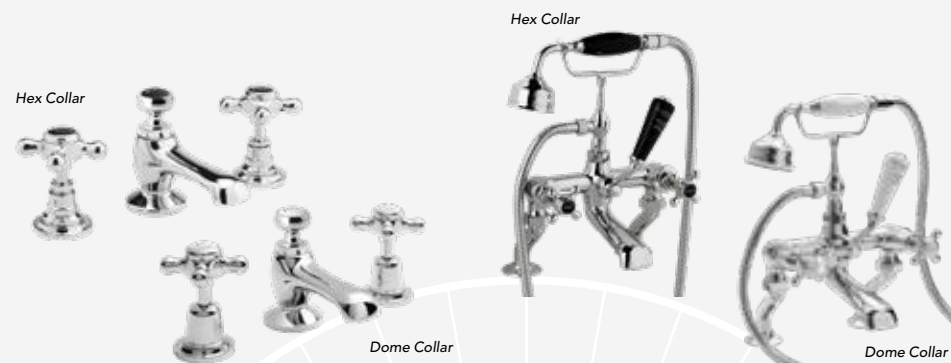

Hex Collar

Dome Collar

Dome Collar

3 Tap Hole Deck Basin Mixer

Minimum Operating Pressure 0.1 bar

Black & Chrome
Collar: Hex

BAYT147 €543.73

White & Chrome
Collar: Hex

BAYT107 €516.61

Black & Chrome
Collar: Dome

BAYT247 €543.73

White & Chrome
Collar: Dome

BAYT207 €516.61

Deck Mounted Bath Shower Mixer

Minimum Operating Pressure 0.2 bar

Black & Chrome
Collar: Hex

BAYT144 €985.21

White & Chrome
Collar: Hex

BAYT104 €935.24

Black & Chrome
Collar: Dome

BAYT244 €985.21

White & Chrome
Collar: Dome

BAYT204 €935.24