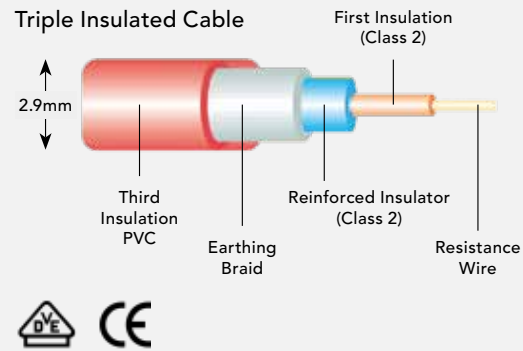

COSYTOES UNDERFLOOR HEATING

Suitable for domestic and commercial installations, Cosytoes TRADEMAT is ideal for almost anywhere that requires efficient and economical heating.

Now you can have the affordable luxury and practicality of a tile or stone floor that is warm and inviting to walk on, even on the coldest days.

Cosytoes TRADEMAT can also be installed in a screed or self-levelling compound under most floor finishes such as hardwood and laminate following manufacturers advice, and carpet or vinyl.

- Completely safe
- Maintenance free
- Efficient, intelligent control
- 160 watts per square metre
- Safe 9 watts per linear metre
- Suitable for insulated concrete or timber sub-floors
- More wall space, no radiators
- Healthier environment, less airborne dust

“That warm comfortable feeling begins with the feet”

3 Simple and Easy Steps

1. **1. EASY TO SIZE**
   Floor area in sq.m. less than 10%, less any area of fixed objects.
2. **2. EASY TO LAY**
   Staple, hot glue, clip, screw or use Cosytoes plastic push in fixings to fix down the backing net. Cut the net between wire loops to change direction. Correct spacing assured. Simply tile the floor as normal using flexible adhesive.
3. **3. EASY TO USE**
   Use Cosytoes pre-programmed Timerstat for accurate simple time and temperature control.

Full installation instructions included.