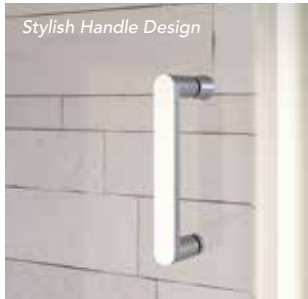

STYLE GUIDE
YOUR NEXT
SELECTION IS

CASANUOVA

PIVOT DOOR

-  UP TO 50mm ADJUSTMENT
-  QUICK RELEASE ROLLERS
-  CLEAR GLASS COATING
-  REVERSIBLE ENCLOSURE
-  MAGNETIC CLOSURE
-  20 YEAR WARRANTY

GENERAL FEATURES