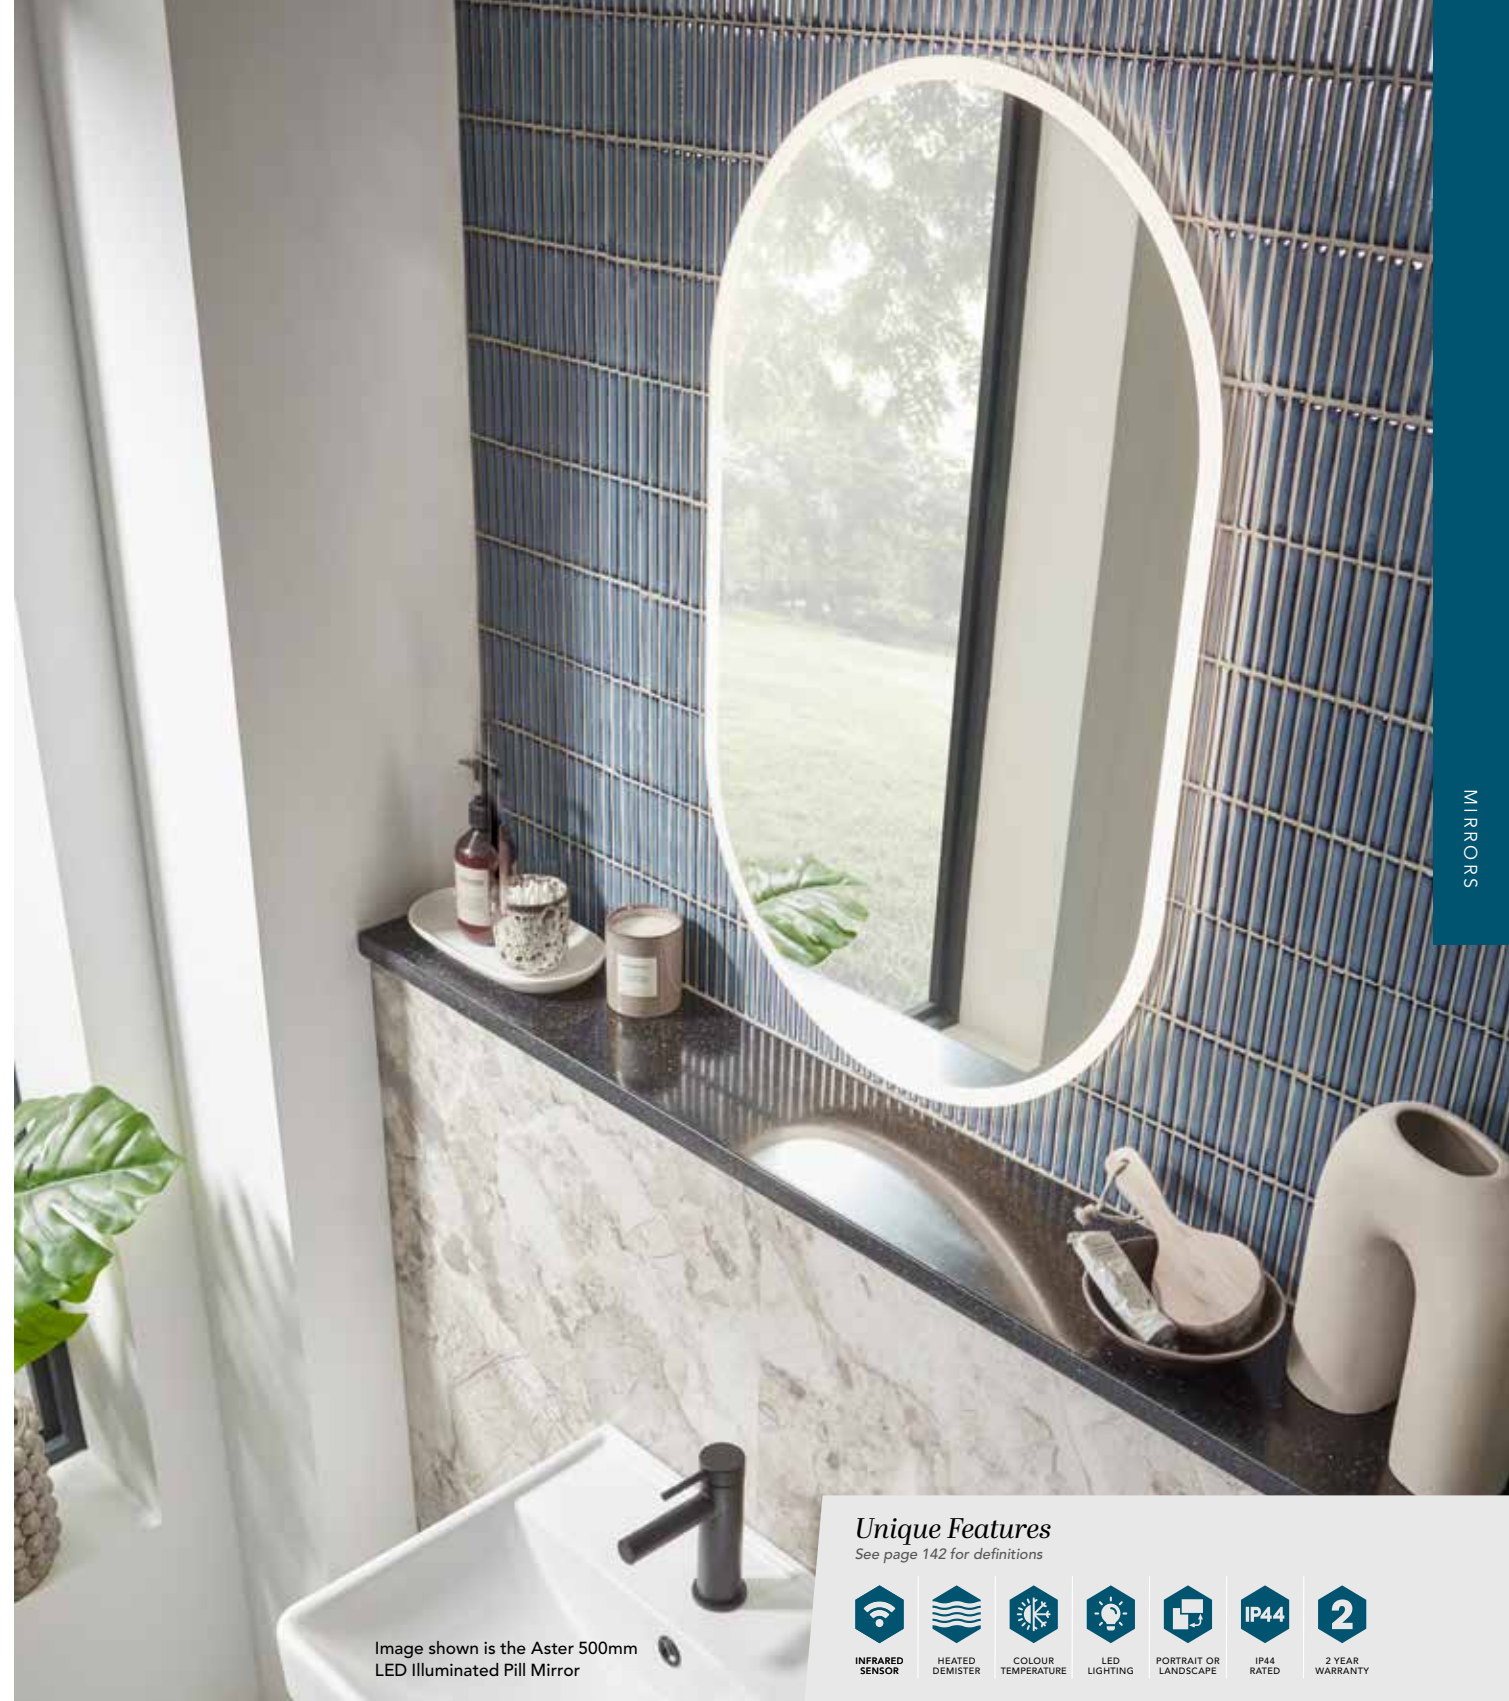

Code TAVAS120ALC €906.30

ASTER 500mm LED Illuminated Pill Mirror

H: 500mm W: 800mm D: 25mm

Code TAVAS50ALP €545.14

Image shown is the Aster 500mm LED Illuminated Pill Mirror

Unique Features

See page 142 for definitions