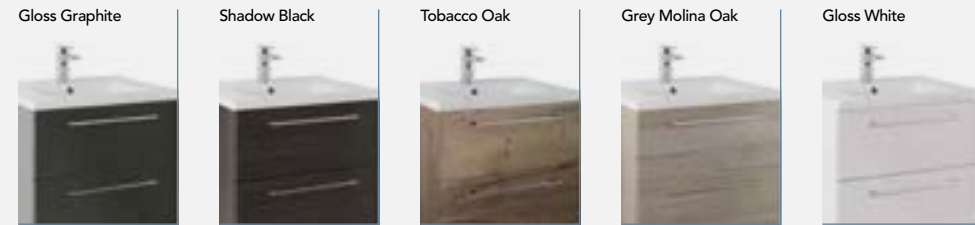

RIMINI

Available in the following colours...

Rimini / Barca 500mm Floor Standing Unit

H: 830mm D: 380mm W: 490mm

Unit (Choose Colour)	Gloss Graphite	BAR500GPH	€355.50
	Shadow Black	BAR500SB	
	Tobacco Oak	BAR500TOB	
	Grey Molina Oak	BAR500MO	
Ceramic Basin	K50BAS	€164.00	
TOTAL			€519.50

Rimini / Barca 600mm Floor Standing Unit

H: 830mm D: 445mm W: 592mm

Unit (Choose Colour)	Gloss Graphite	BAR600GPH	€384.00
	Shadow Black	BAR600SB	
	Tobacco Oak	BAR600TOB	
	Grey Molina Oak	BAR600MO	
Ceramic Basin	RIM60BAS	€188.50	
TOTAL			€572.50

Rimini 600mm Floor Standing Unit

H: 835mm D: 465mm W: 610mm

Unit (Choose Colour)	Gloss Graphite	RIM60FLGPH	€555.50
	Shadow Black	RIM60FLSB	
	Tobacco Oak	RIM60FLTOB	
	Grey Molina Oak	RIM60FLMO	
	Gloss White	RIM60FLWH	
Ceramic Basin	RIM60BAS	€188.50	
TOTAL			€744.00

Rimini 800mm Floor Standing Unit

H: 835mm D: 465mm W: 810mm

Unit (Choose Colour)	Gloss Graphite	RIM80FLGPH	€654.50
	Shadow Black	RIM80FLSB	
	Tobacco Oak	RIM80FLTOB	
	Grey Molina Oak	RIM80FLMO	
	Gloss White	RIM80FLWH	
Ceramic Basin	RIM80BAS	€260.50	
TOTAL			€915.00