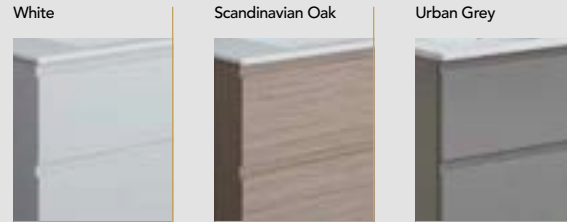

Available in the following colours...

Joy - Wall Hung Basin Unit with 600mm Basin

H: 618mm D: 460mm W: 610mm

Unit	White	JOYWH060PWH	€653.50
(Choose Colour)	Scandinavian Oak	JOYWH060SOK	
	Urban Grey	JOYWH060UGY	

Ceramic Basin	JOYDI06101WH	€342.00

TOTAL	€995.50