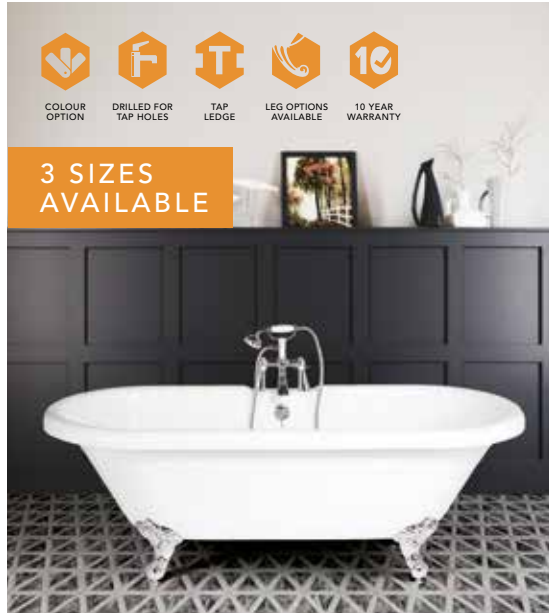

STYLE GUIDE
YOUR NEXT
SELECTION IS

TRADITIONAL ROLL TOP

- COLOUR OPTION
- DRILLED FOR TAP HOLES
- TAP LEG
- LEG OPTIONS AVAILABLE
- 10 YEAR WARRANTY

3 SIZES AVAILABLE

Traditional Roll Top Bath

L: 1795mm
W: 785mm
H: 620mm
Water Capacity: 212 litres