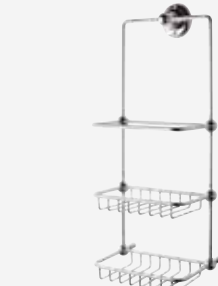

Code ULH305 €121.50

Kylemore Towel Ring

Code ULH302 €58.00

Kylemore Double Robe Hook

Code ULH311 €43.50

Kylemore Shower Tidy

Code ULH316 €204.00

Kylemore Soap Dish