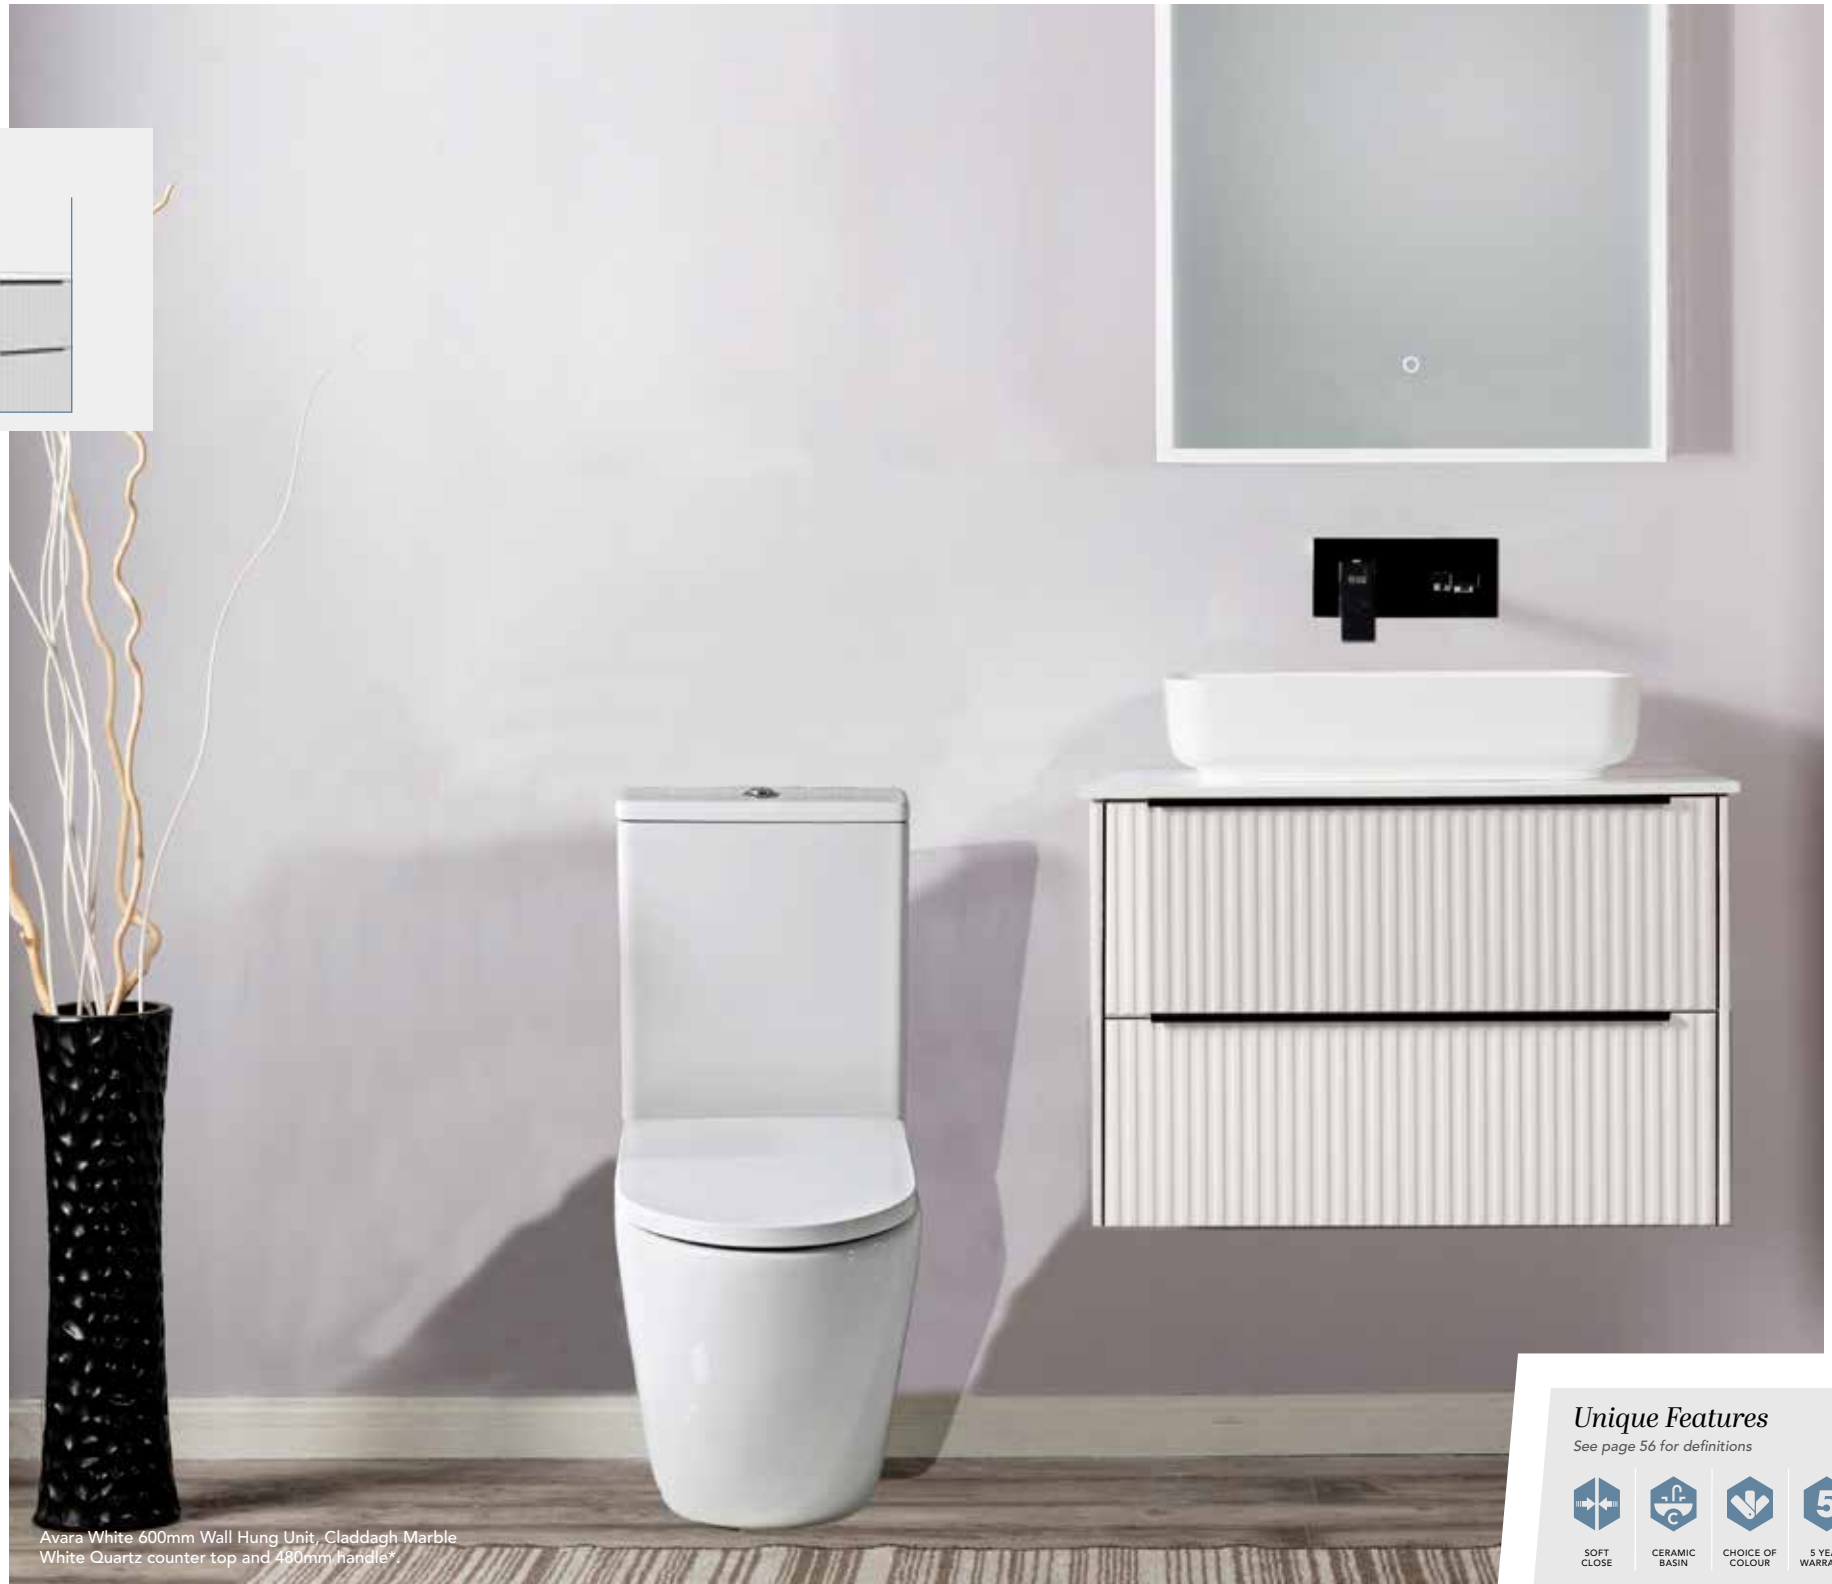

Avara 600mm Wall Hung Unit

H: 500mm D: 450mm W: 590mm

Unit (Choose Colour)	Matt Anthracite Matt Sage Green Matt White	AVA60WHANT AVA60WHSAG AVA60WHWHI	€522.00
Ceramic Basin		LUC60BAS	€217.50
Handle (x2)		RTH01B136	€17.00
TOTAL			€773.50

Avara White 600mm Wall Hung Unit, Claddagh Marble White Quartz counter top and 480mm handle*.