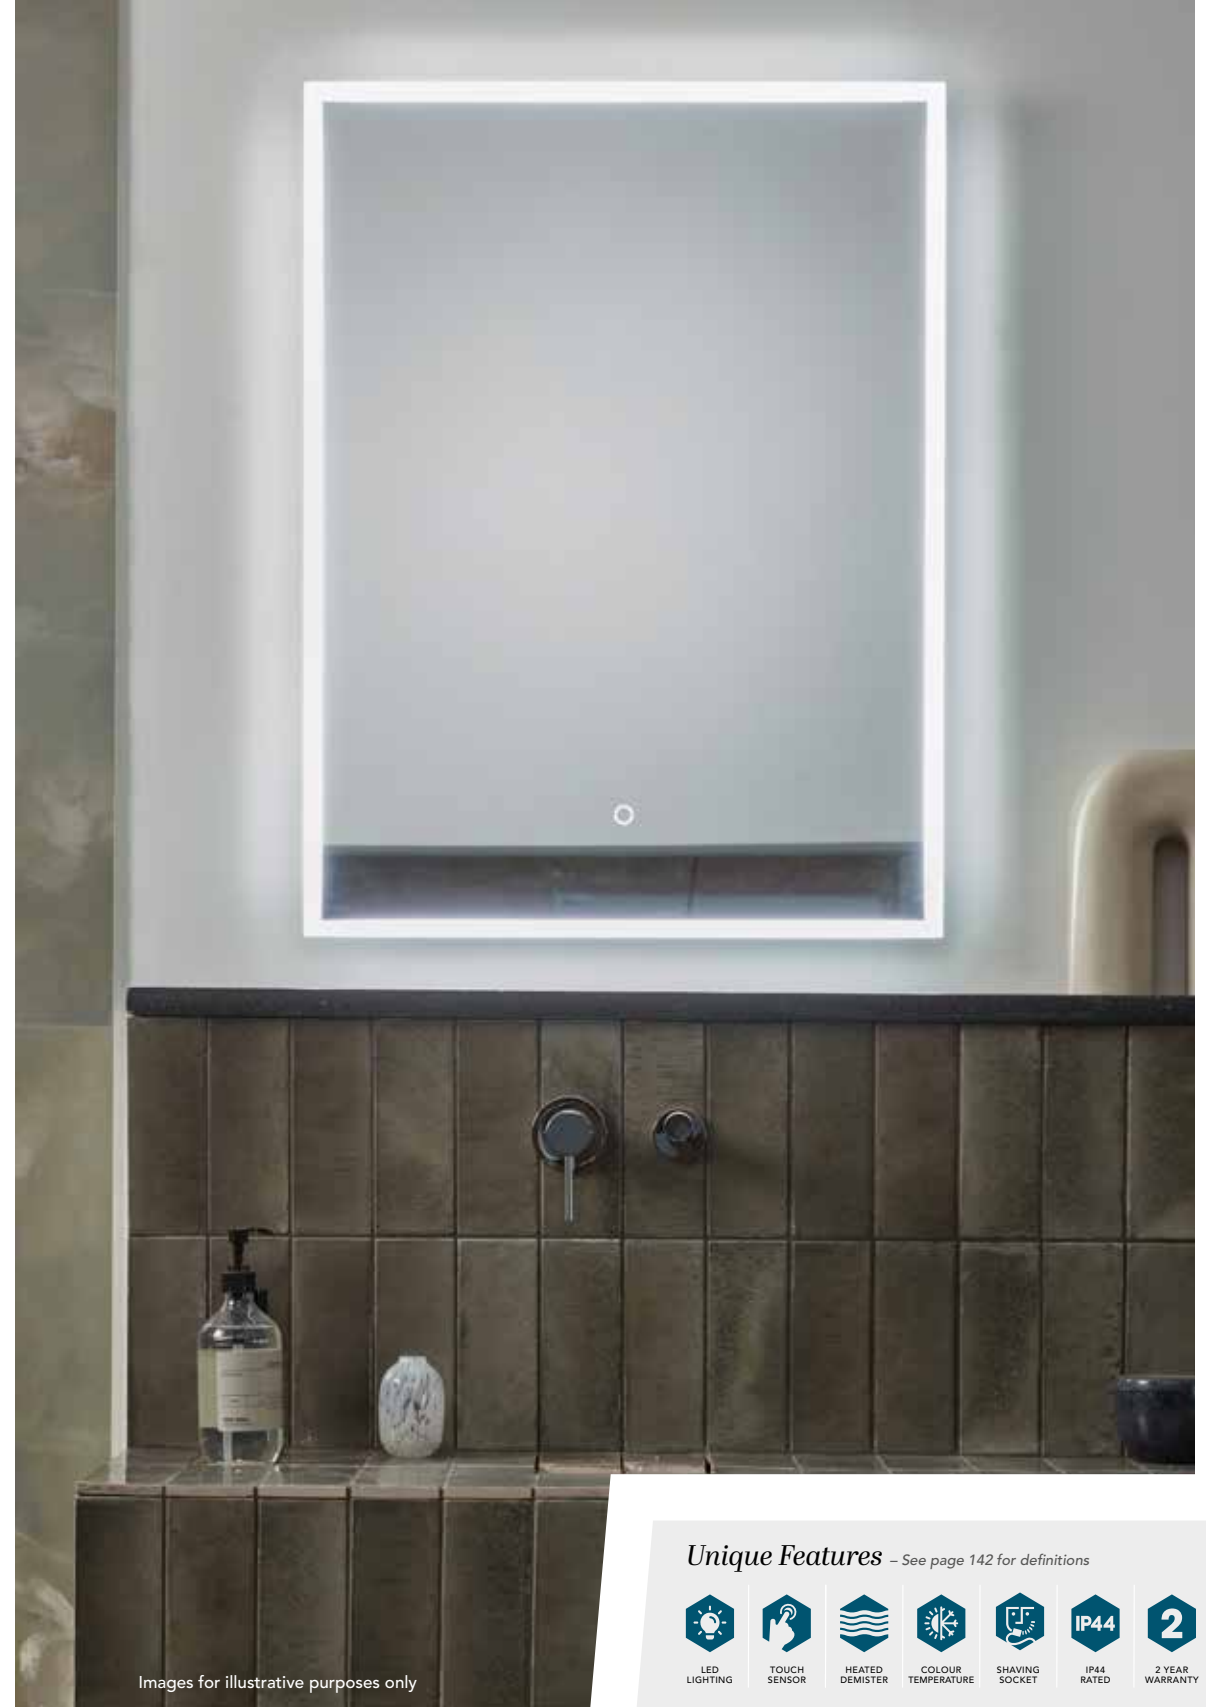

Images for illustrative purposes only

Unique Features – See page 142 for definitions

- LED LIGHTING
- TOUCH SENSOR
- HEATED DEMISTER
- COLOUR TEMPERATURE
- SHAVING SOCKET
- IP44 RATED
- 2 YEAR WARRANTY

STYLE GUIDE
YOUR NEXT SELECTION IS

- **Sanitary Ware**
  Page 173
- **Brassware**
  Page 221
- **Showering**
  Page 291
- **Baths**
  Page 317
- **Heating**
  Page 345
- **Accessories**
  Page 364